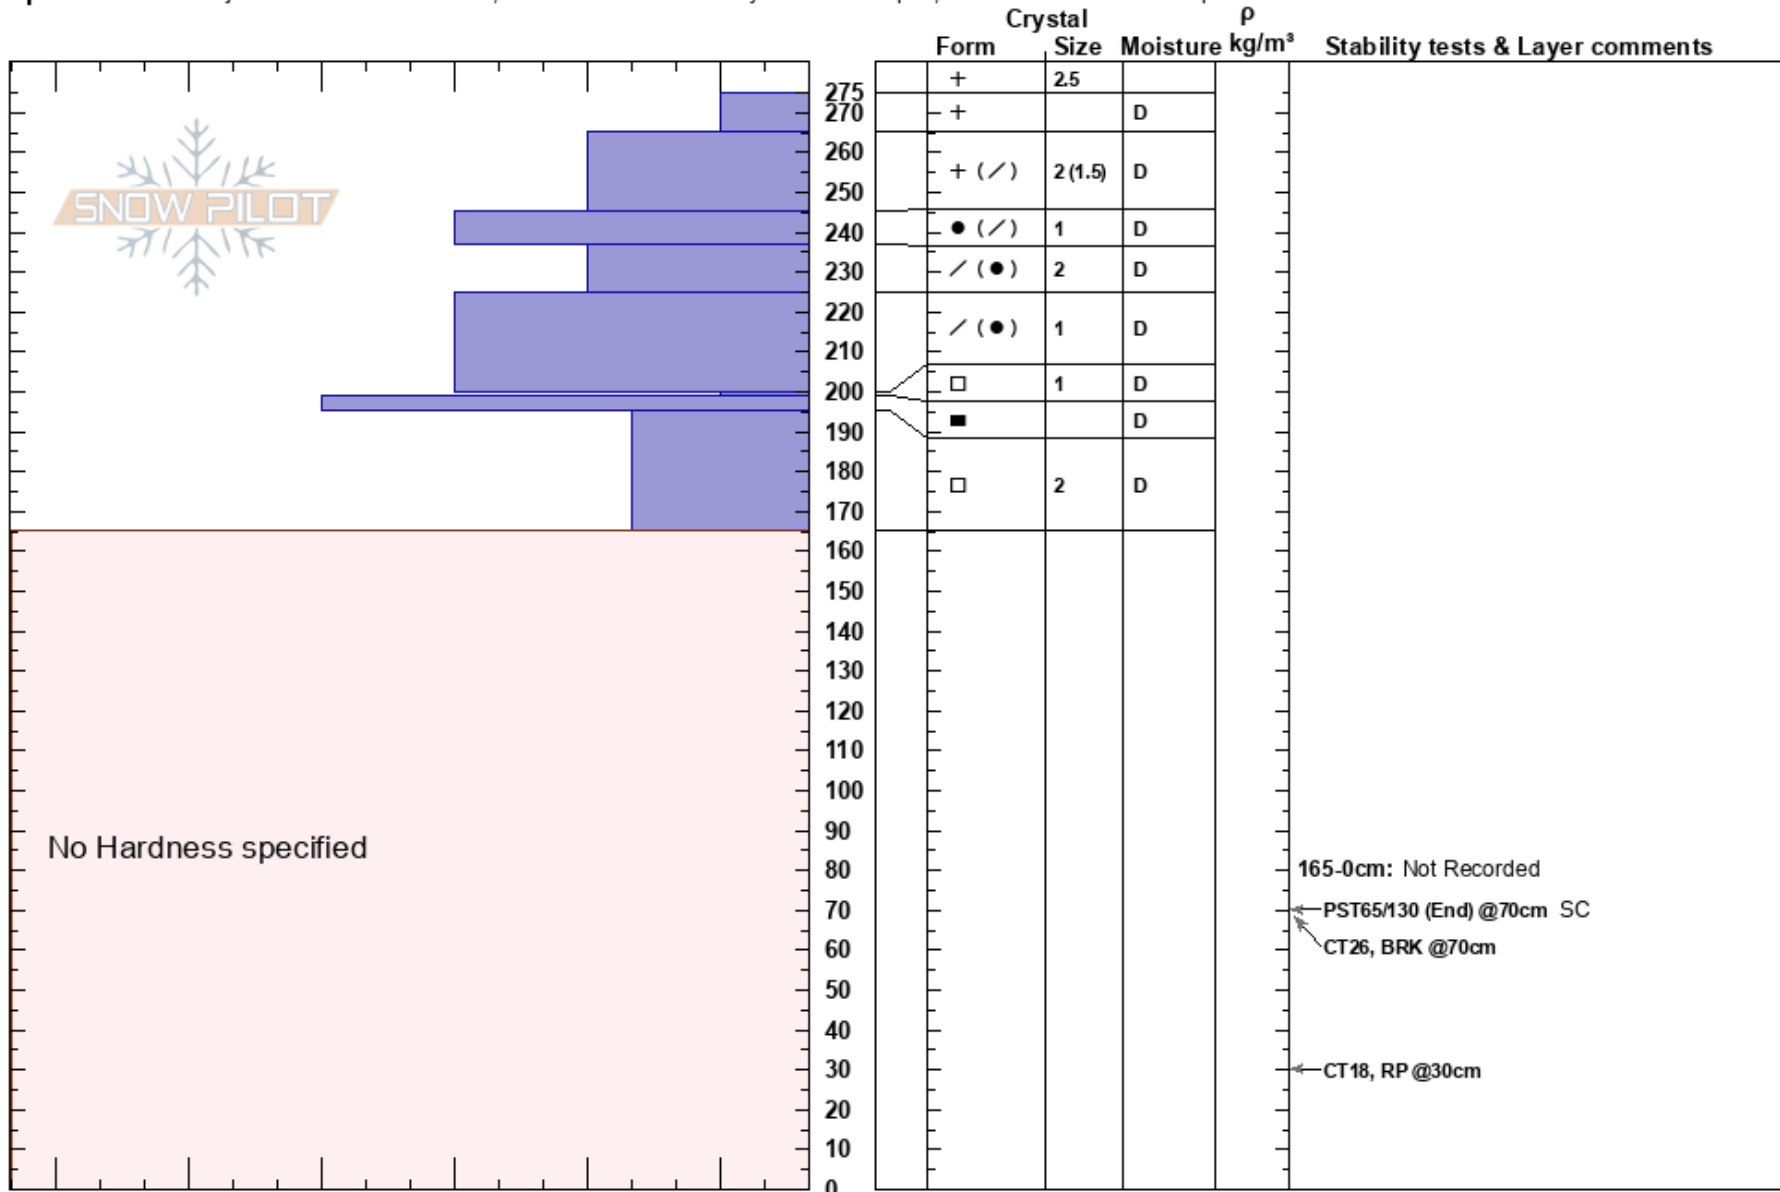

PF: 25

200-199cm: Problematic layer

WY

Co-ord: 13T 341640E 4549228N

Sky Cover: FEW

PS: 15

165-0cm: Not Recorded

Elevation: 3126 m

Slope Angle: 33°

Precipitation: NO

Wind: SW Light Breeze

Aspect: NE

Wind Loading: previous

Specifics: Pit is adjacent to avalanche: crown; Recent avalanche activity on similar slopes; Snowmobile tracks on slope

165-0cm: Not Recorded

PST65/130 (End) @70cm SC

CT26, BRK @70cm

CT18, RP @30cm

Notes: Profile completed adjacent to crown wall.