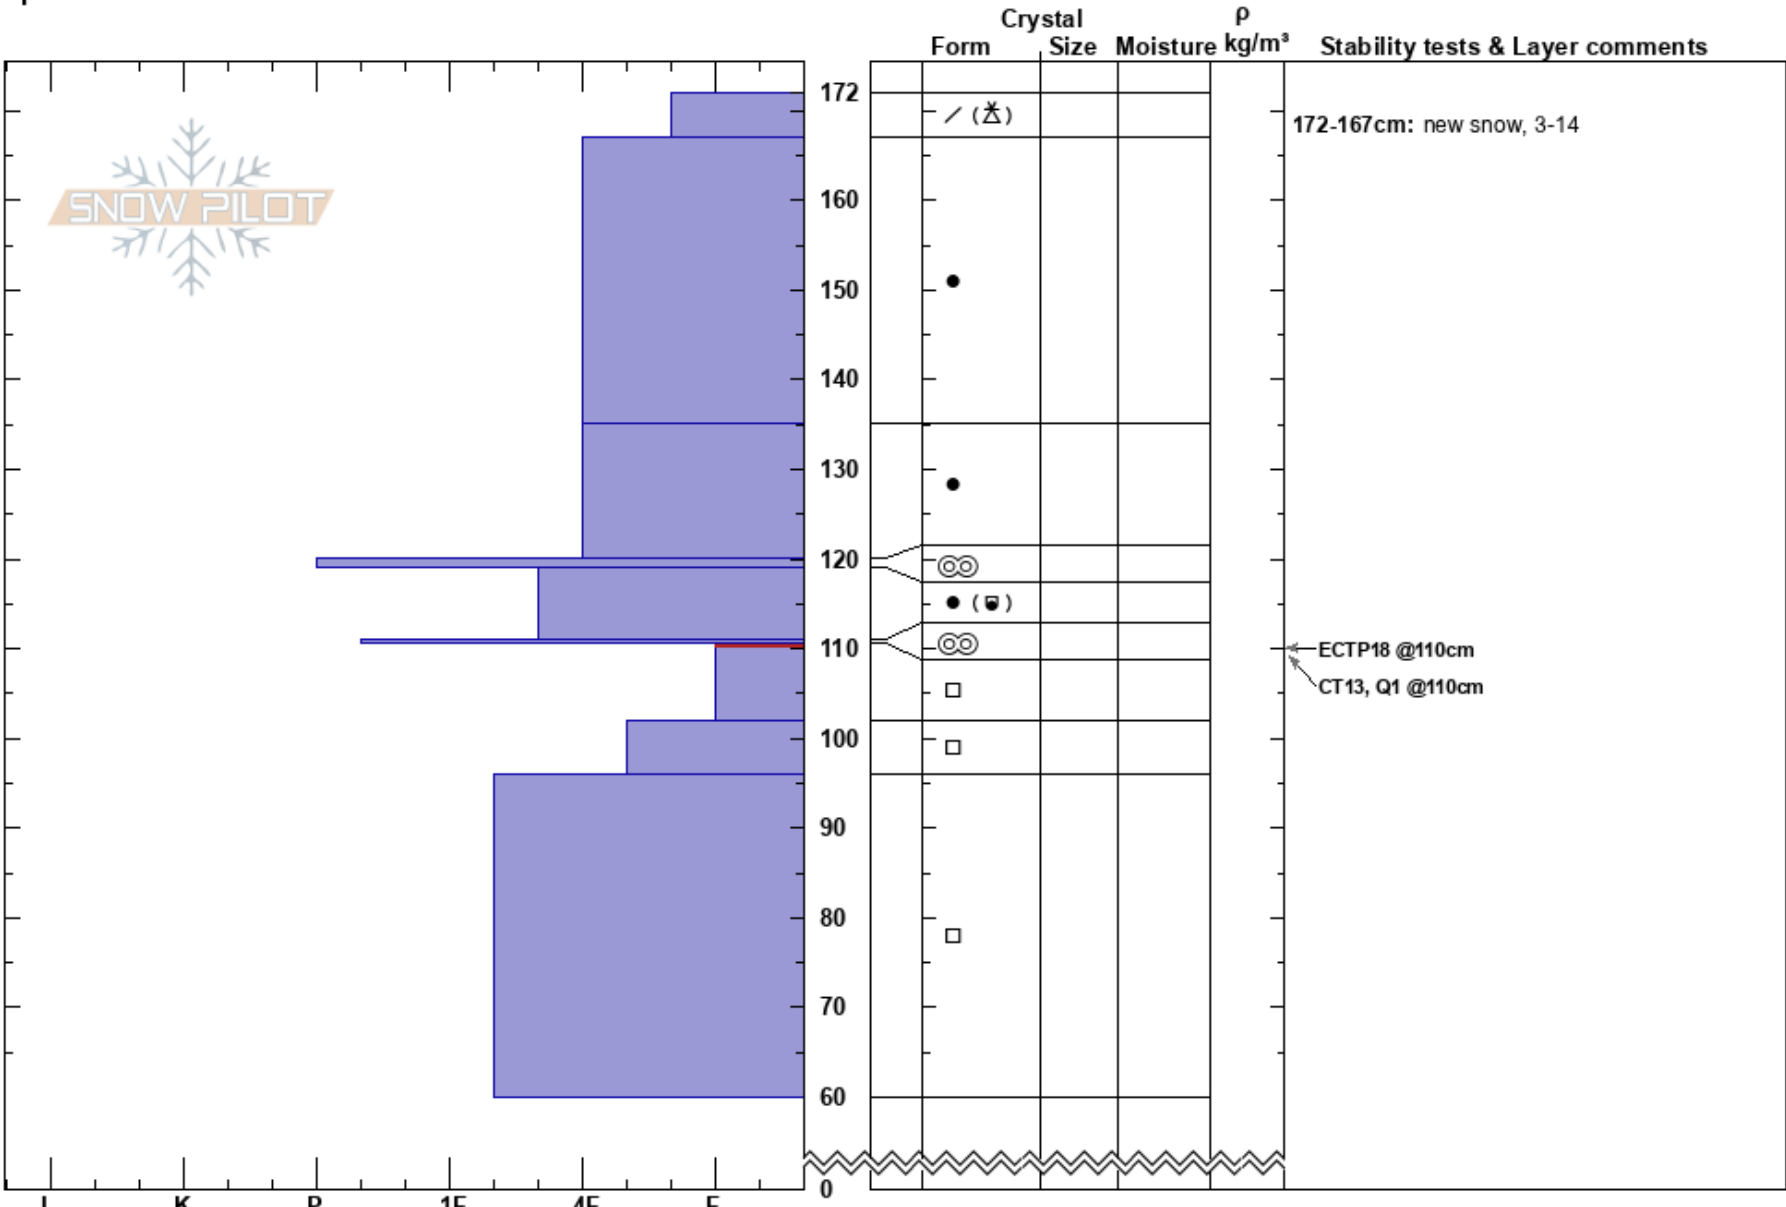

Beaver Backside
 Bear River Range
 UT
 Elevation: 8331 ft
 Aspect: NE
 Specifics:

toby weed
 03/14/2022 - 3:00pm
 Co-ord: 41.95729N, -111.55817W
 Slope Angle:
 Wind Loading:

Stability:
 Air Temperature: 1°C
 Sky Cover: FEW
 Precipitation:
 Wind: SW Light Breeze

HS: 172
 PF: 60
 PS: 10
 172-167cm: new snow, 3-14
 110.5-102cm: Problematic layer

Notes: