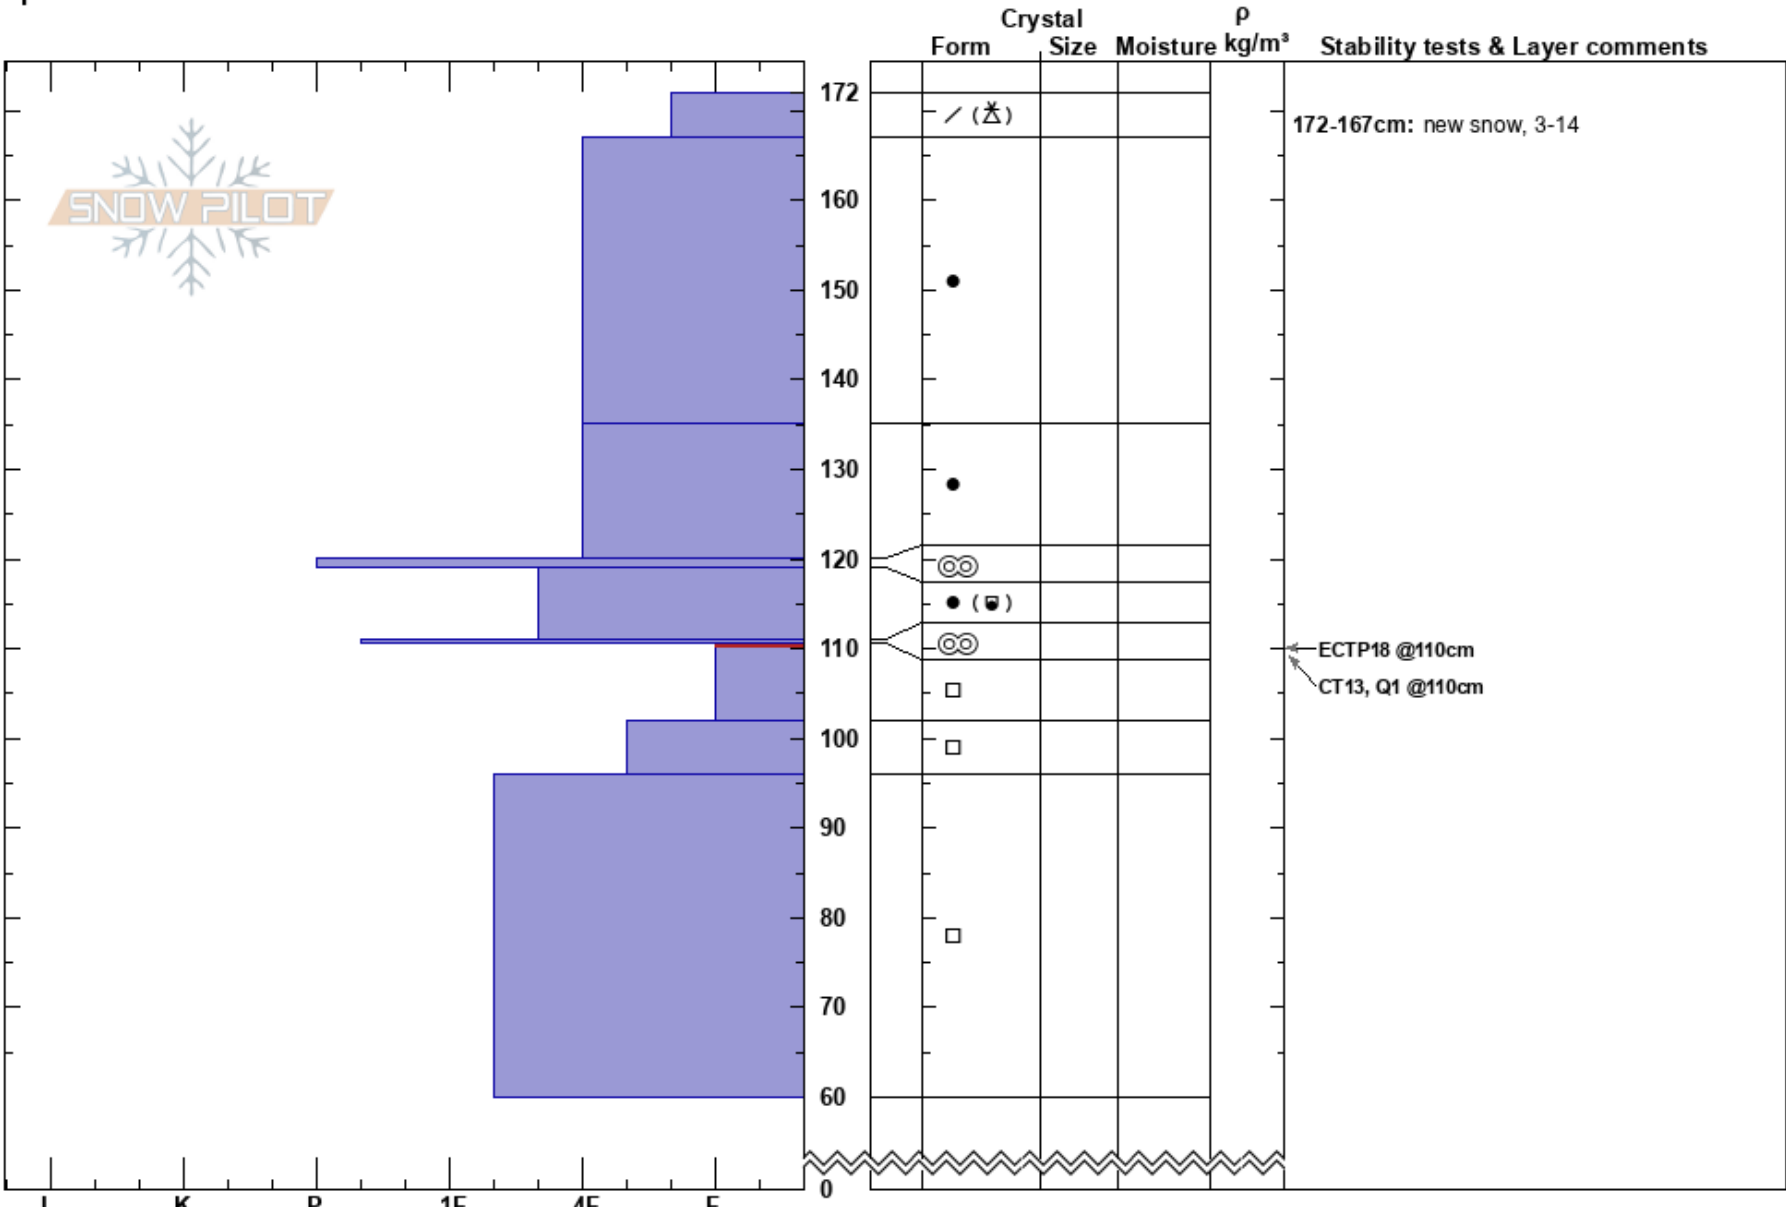

Beaver Backside  
 Bear River Range  
 UT  
 Elevation: 8331 ft  
 Aspect: NE  
 Specifics:

toby weed  
 03/14/2022 - 3:00pm  
 Co-ord: 41.95729N, -111.55817W  
 Slope Angle:  
 Wind Loading:

Stability:  
 Air Temperature: 1°C  
 Sky Cover: FEW  
 Precipitation:  
 Wind: SW Light Breeze

HS: 172  
 PF: 60  
 PS: 10  
 172-167cm: new snow, 3-14  
 110.5-102cm: Problematic layer

Notes: