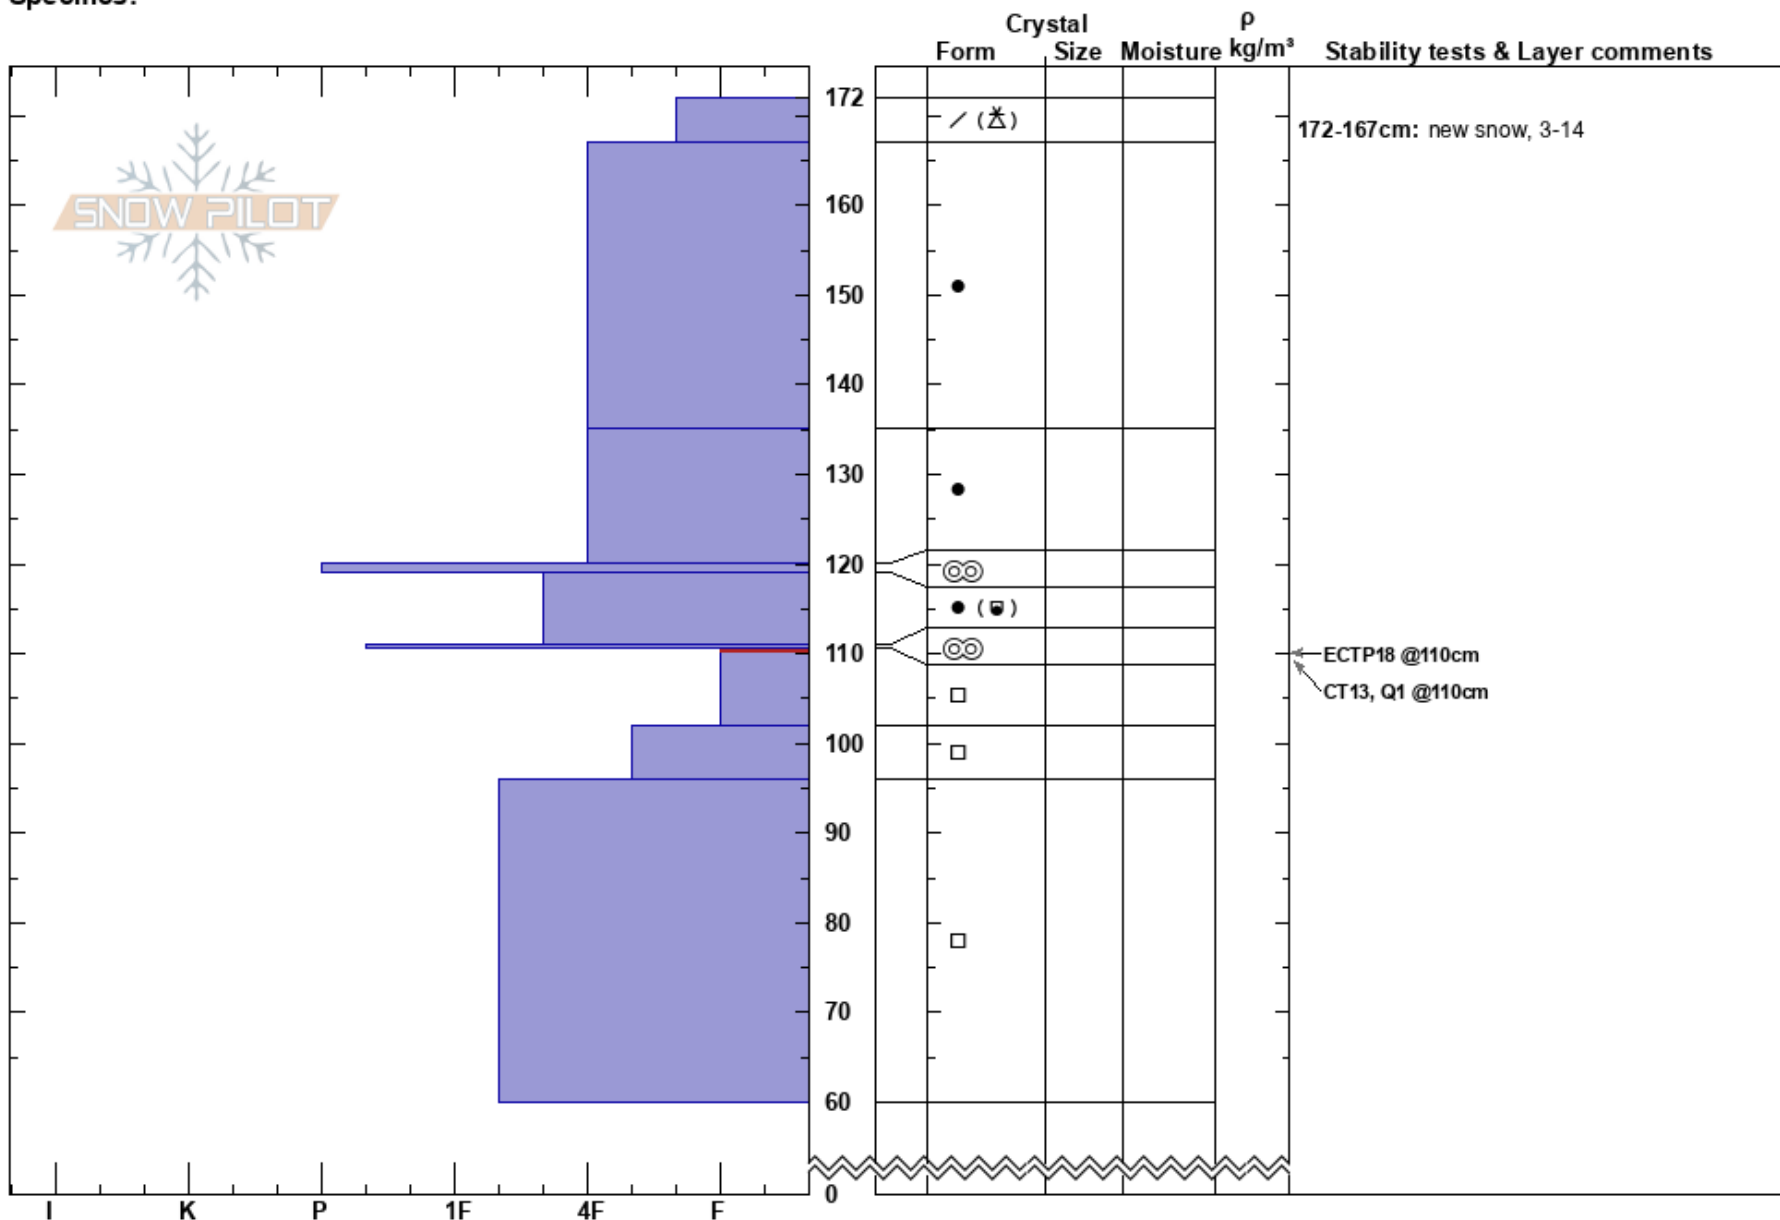

Beaver Backside
 Bear River Range
 UT
 Elevation: 8331 ft
 Aspect: NE
 Specifics:

toby weed
 03/14/2022 - 3:00pm
 Co-ord: 41.95729N, -111.55817W
 Slope Angle:
 Wind Loading:

Stability:
 Air Temperature: 1°C
 Sky Cover: FEW
 Precipitation:
 Wind: SW Light Breeze

HS: 172
 PF: 60
 PS: 10
 172-167cm: new snow, 3-14
 110.5-102cm: Problematic layer

Notes: