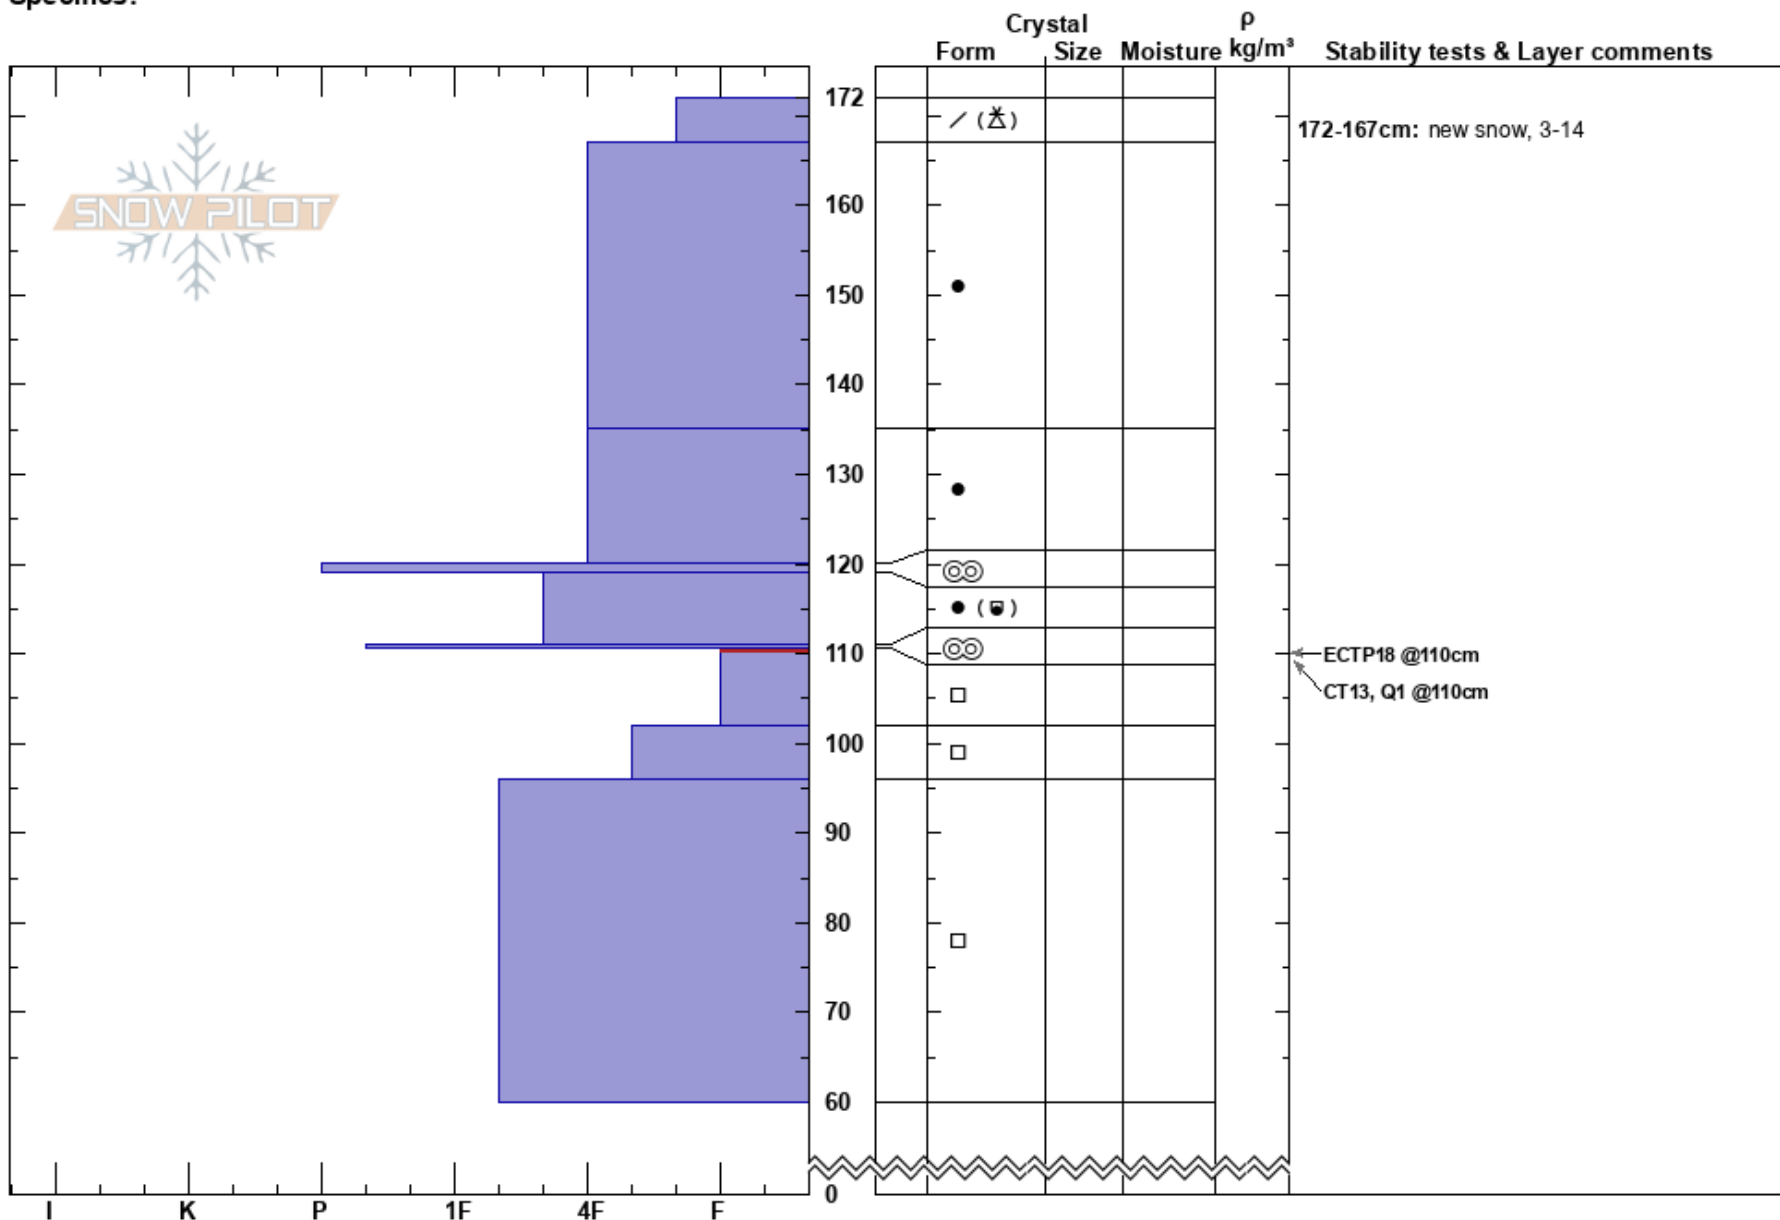

Beaver Backside  
 Bear River Range  
 UT  
 Elevation: 8331 ft  
 Aspect: NE  
 Specifics:

toby weed  
 03/14/2022 - 3:00pm  
 Co-ord: 41.95729N, -111.55817W  
 Slope Angle:  
 Wind Loading:

Stability:  
 Air Temperature: 1°C  
 Sky Cover: FEW  
 Precipitation:  
 Wind: SW Light Breeze

HS: 172  
 PF: 60  
 PS: 10  
 172-167cm: new snow, 3-14  
 110.5-102cm: Problematic layer

Notes: