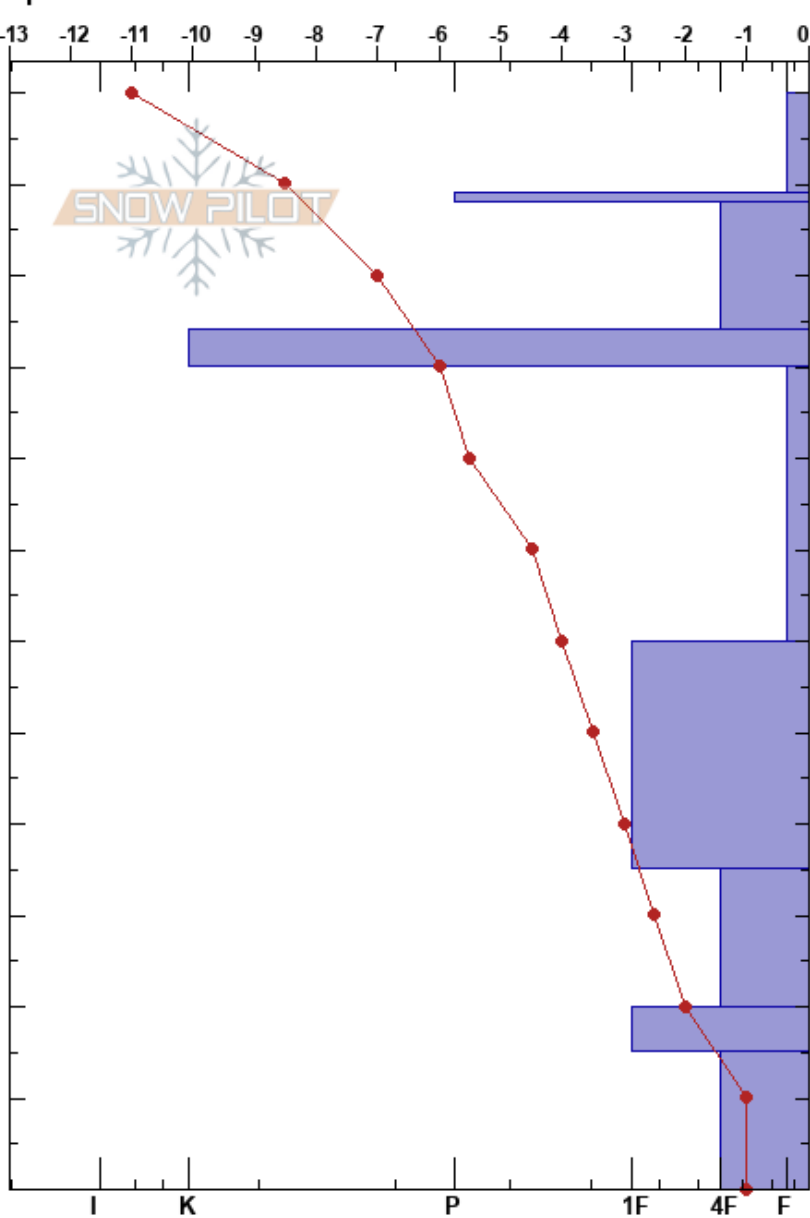

Crossover Road Meadow Eric McCue  
 Sawatch 03/14/2022 - 9:25am  
 CO Co-ord: 13S 389959E 4358444N  
 Elevation: 11314 ft Slope Angle: 11°  
 Aspect: 300° Wind Loading: previous  
 Specifics:

Stability: HS: 120 Layer Notes:  
 Air Temperature: -11°C PF: 115 94-90cm: Problematic layer  
 Sky Cover: BKN PS: 10  
 Precipitation: S-1  
 Wind: NW Light Breeze

Height (cm)	Crystal		Moisture	$\rho$ kg/m <sup>3</sup>	Stability tests & Layer comments
	Form	Size			
120	*	0.5			
110	*	0.5			
110	.	0.3			
100	⊖	0.5			
90	∅	20			CT21, RP @90cm CT15, RP @90cm ECTP3 @90cm ECTP14 @90cm PST100/100 (End) @90cm No result
70	⊖	1			
60					
50	⊖	1.5			
40					
30	□	2			
20	∧	20			
10	∧	8			
0					