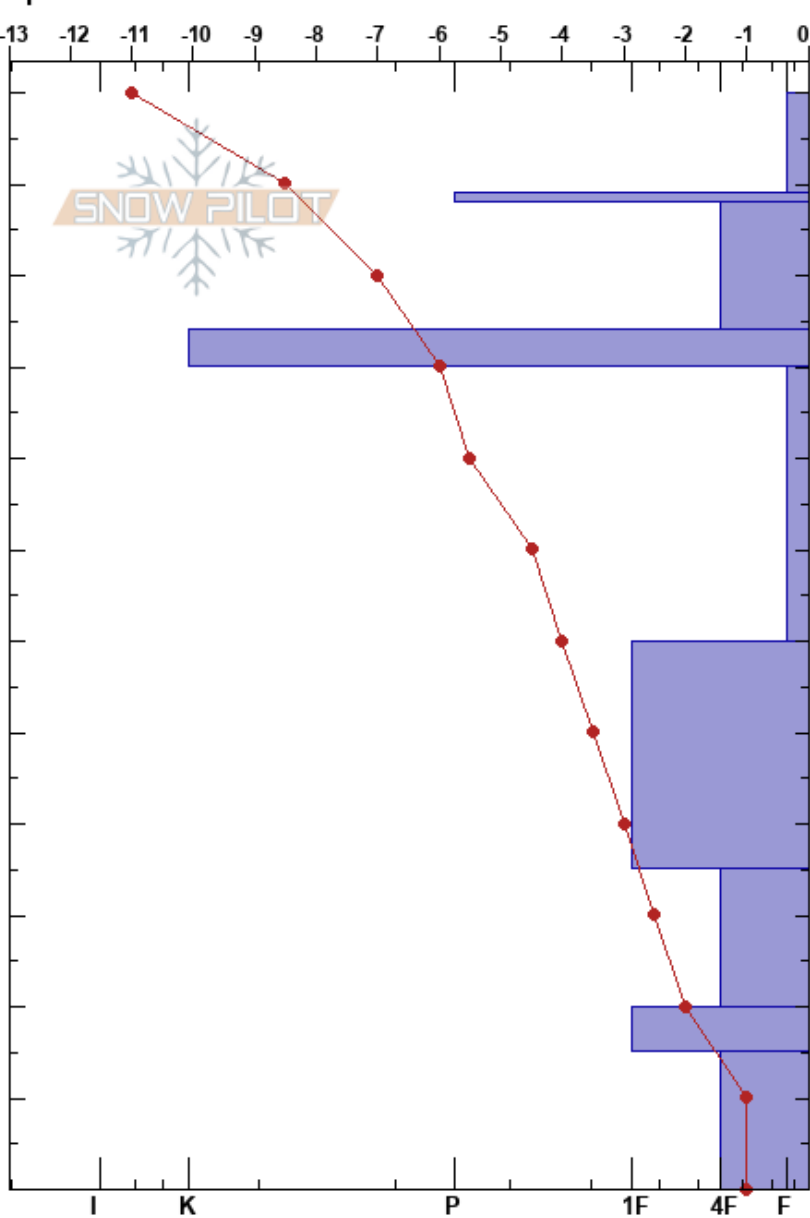

Crossover Road Meadow Eric McCue
 Sawatch 03/14/2022 - 9:25am
 CO Co-ord: 13S 389959E 4358444N
 Elevation: 11314 ft Slope Angle: 11°
 Aspect: 300° Wind Loading: previous
 Specifics:

Stability: HS: 120 Layer Notes:
 Air Temperature: -11°C PF: 115 94-90cm: Problematic layer
 Sky Cover: BKN PS: 10
 Precipitation: S-1
 Wind: NW Light Breeze

Height (cm)	Crystal		Moisture	ρ kg/m ³	Stability tests & Layer comments
	Form	Size			
120	*	0.5			
110	*	0.5			
110	.	0.3			
100	⊖	0.5			
90	⊘	20			CT21, RP @90cm CT15, RP @90cm ECTP3 @90cm ECTP14 @90cm PST100/100 (End) @90cm No result
60	⊖	1			
50	⊖	1.5			
30	□	2			
20	∧	20			
10	∧	8			