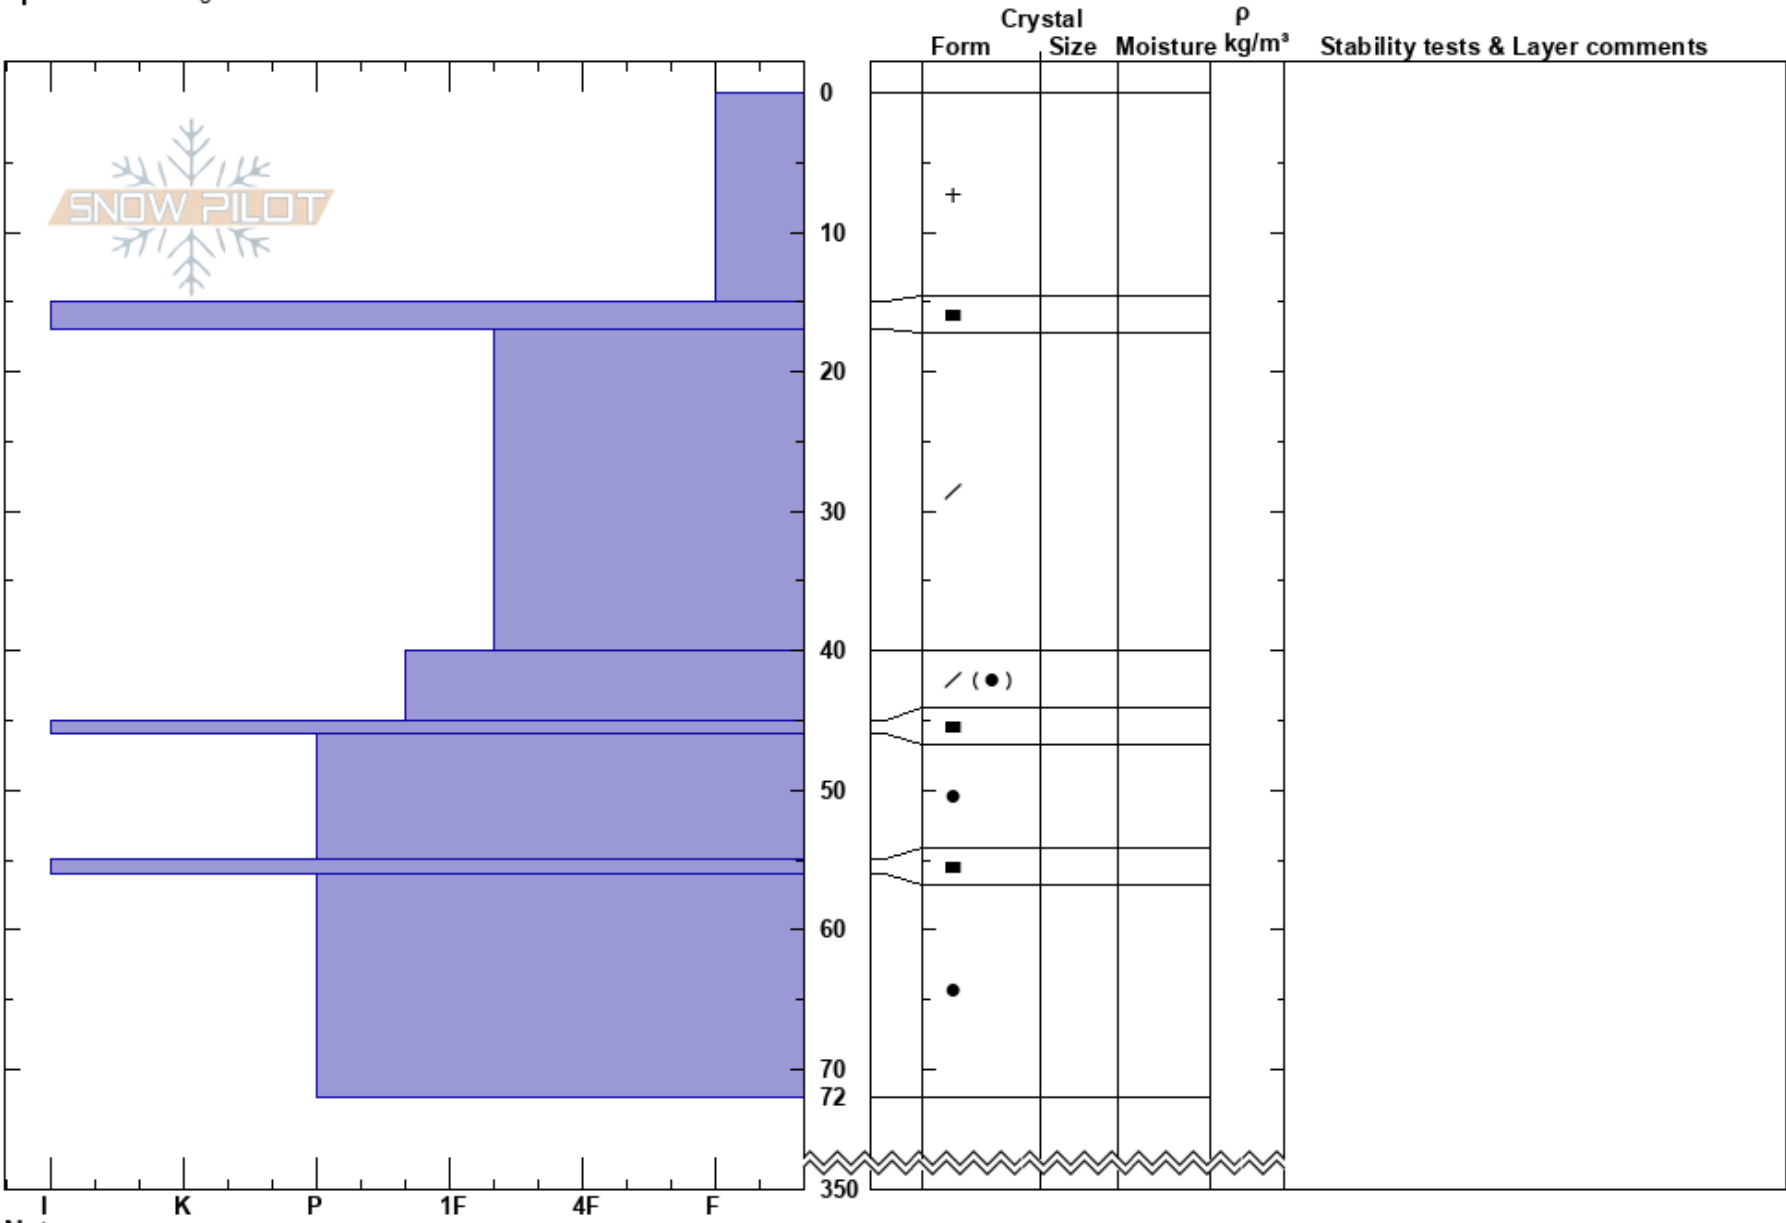

snow dome  
 Monashee  
 BC  
 Elevation: 1875 m  
 Aspect: W  
 Specifics: Pit dug in a Ski Area

scott newsome  
 14/03/2022 - 11:30  
 Co-ord:  
 Slope Angle: 35°  
 Wind Loading:

Stability:  
 Air Temperature: -3°C  
 Sky Cover: X  
 Precipitation: S-1  
 Wind: W Light Breeze

HS: 350  
 PF: 40  
 PS: 25  
 Layer Notes:

Notes: