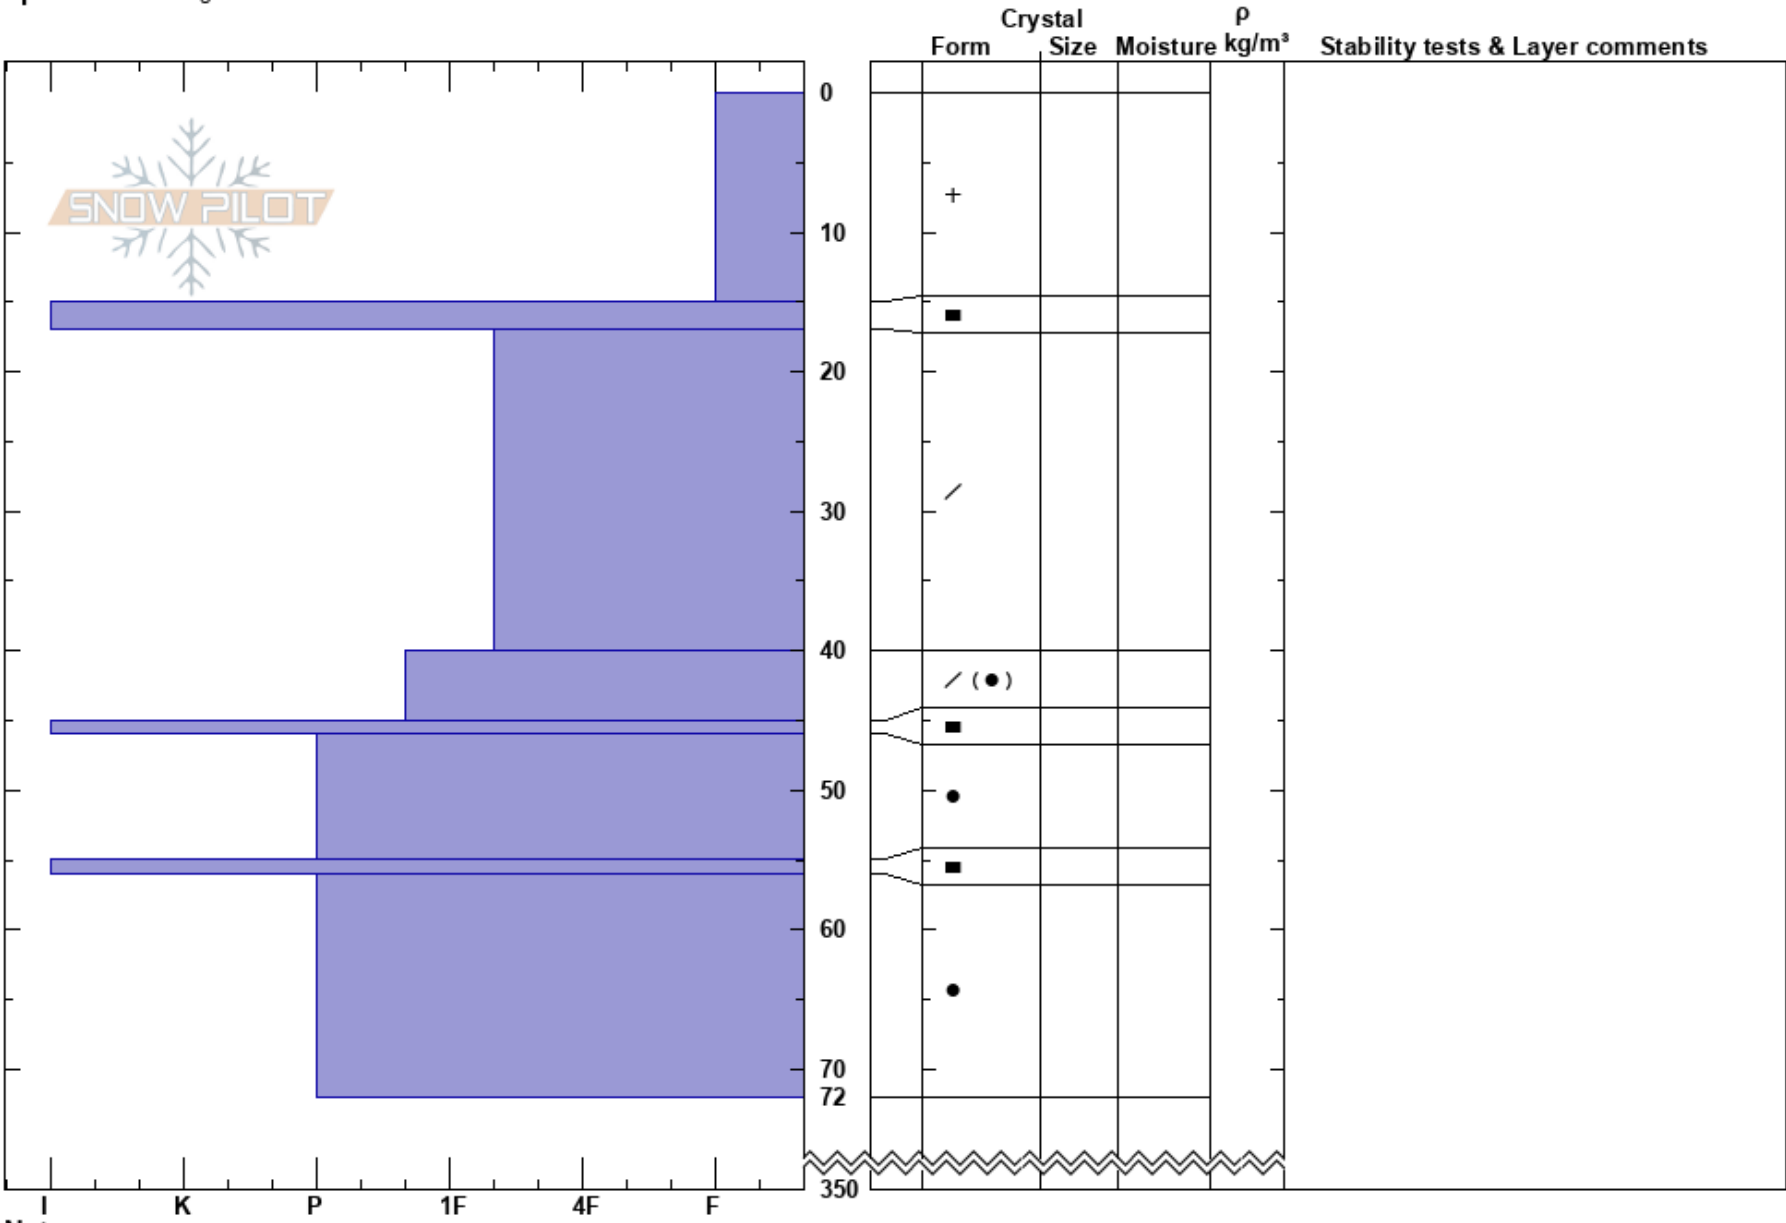

snow dome  
 Monashee  
 BC  
 Elevation: 1875 m  
 Aspect: W  
 Specifics: Pit dug in a Ski Area

scott newsome  
 14/03/2022 - 11:30  
 Co-ord:  
 Slope Angle: 35°  
 Wind Loading:

Stability:  
 Air Temperature: -3°C  
 Sky Cover: X  
 Precipitation: S-1  
 Wind: W Light Breeze

HS:350  
 PF: 40  
 PS: 25  
 Layer Notes:

Notes: