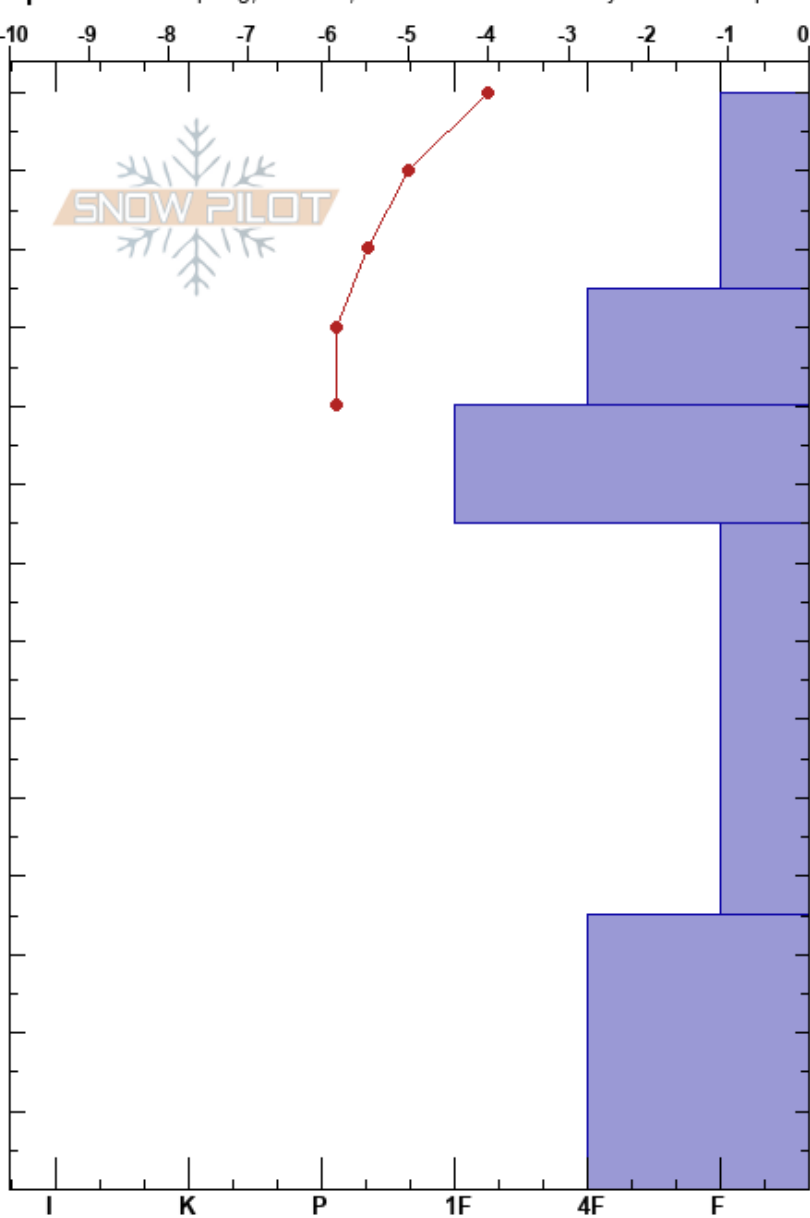

Pro 1 Snow Pit
 San Juan Range
 CO
 Elevation: 10066 ft
 Aspect: N

Joel Racicot
 03/14/2022 - 1:00pm
 Co-ord: 37.81349N, -107.87765W
 Slope Angle: 20°
 Wind Loading:

Stability: Fair
 Air Temperature: -2.5°C
 Sky Cover: FEW
 Precipitation: NO
 Wind: Calm

Specifics: Collapsing, localized; Recent avalanche activity on similar slopes

Form	Crystal		ρ kg/m ³	Stability tests & Layer comments
	Size	Moisture		
/	0.5-1			
•	1.5-2.5			
☉	1-2			
□	2-4			← PST30/100 (End) @62cm ← CT12, SP @60cm
^	3-5			← ECTX