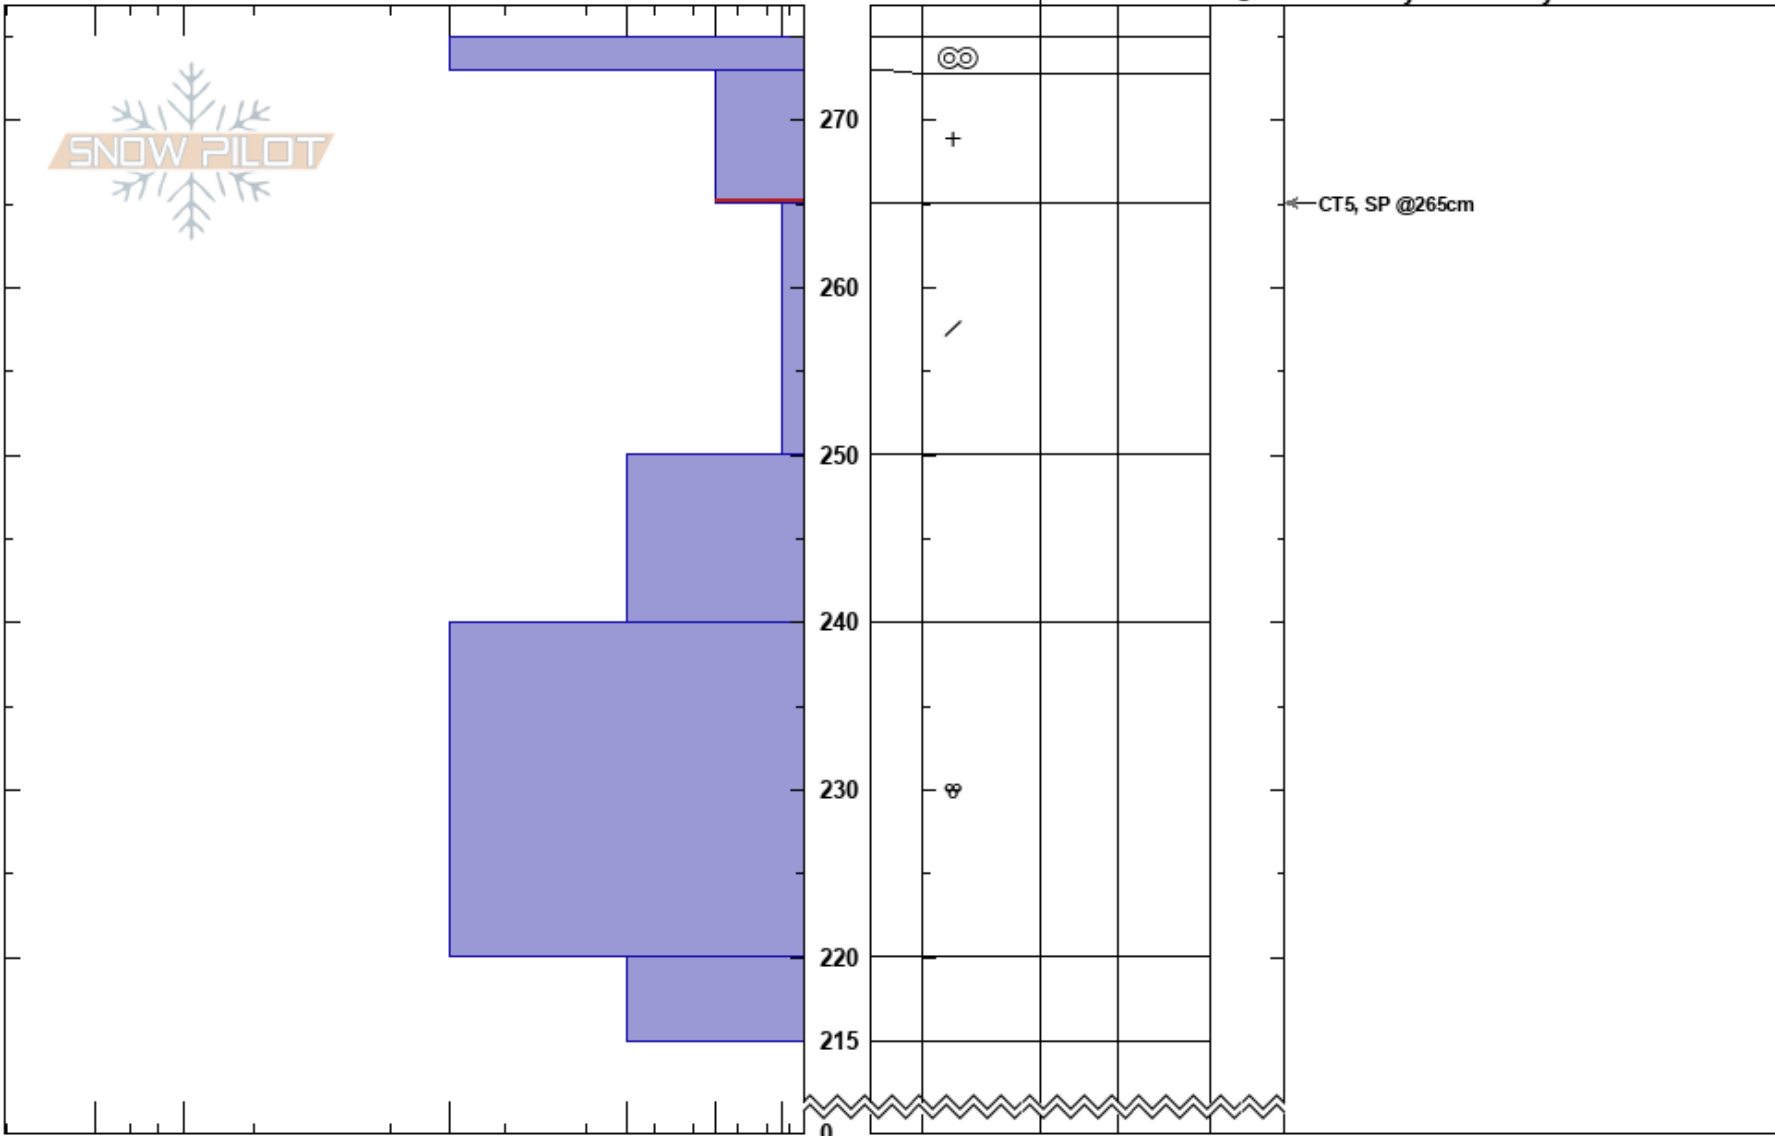

Gravel Mtn E NTL
Front Range
CO
Elevation: 11572 ft
Aspect: E
Specifics:

Ian Fowler
03/14/2022 - 12:00pm
Co-ord: 13T 415491W 4458849N
Slope Angle:
Wind Loading:

Stability:
Air Temperature:
Sky Cover:
Precipitation:
Wind:

Layer Notes:
273-265cm: Problematic layer

Notes: I K P 1F 4F F 0