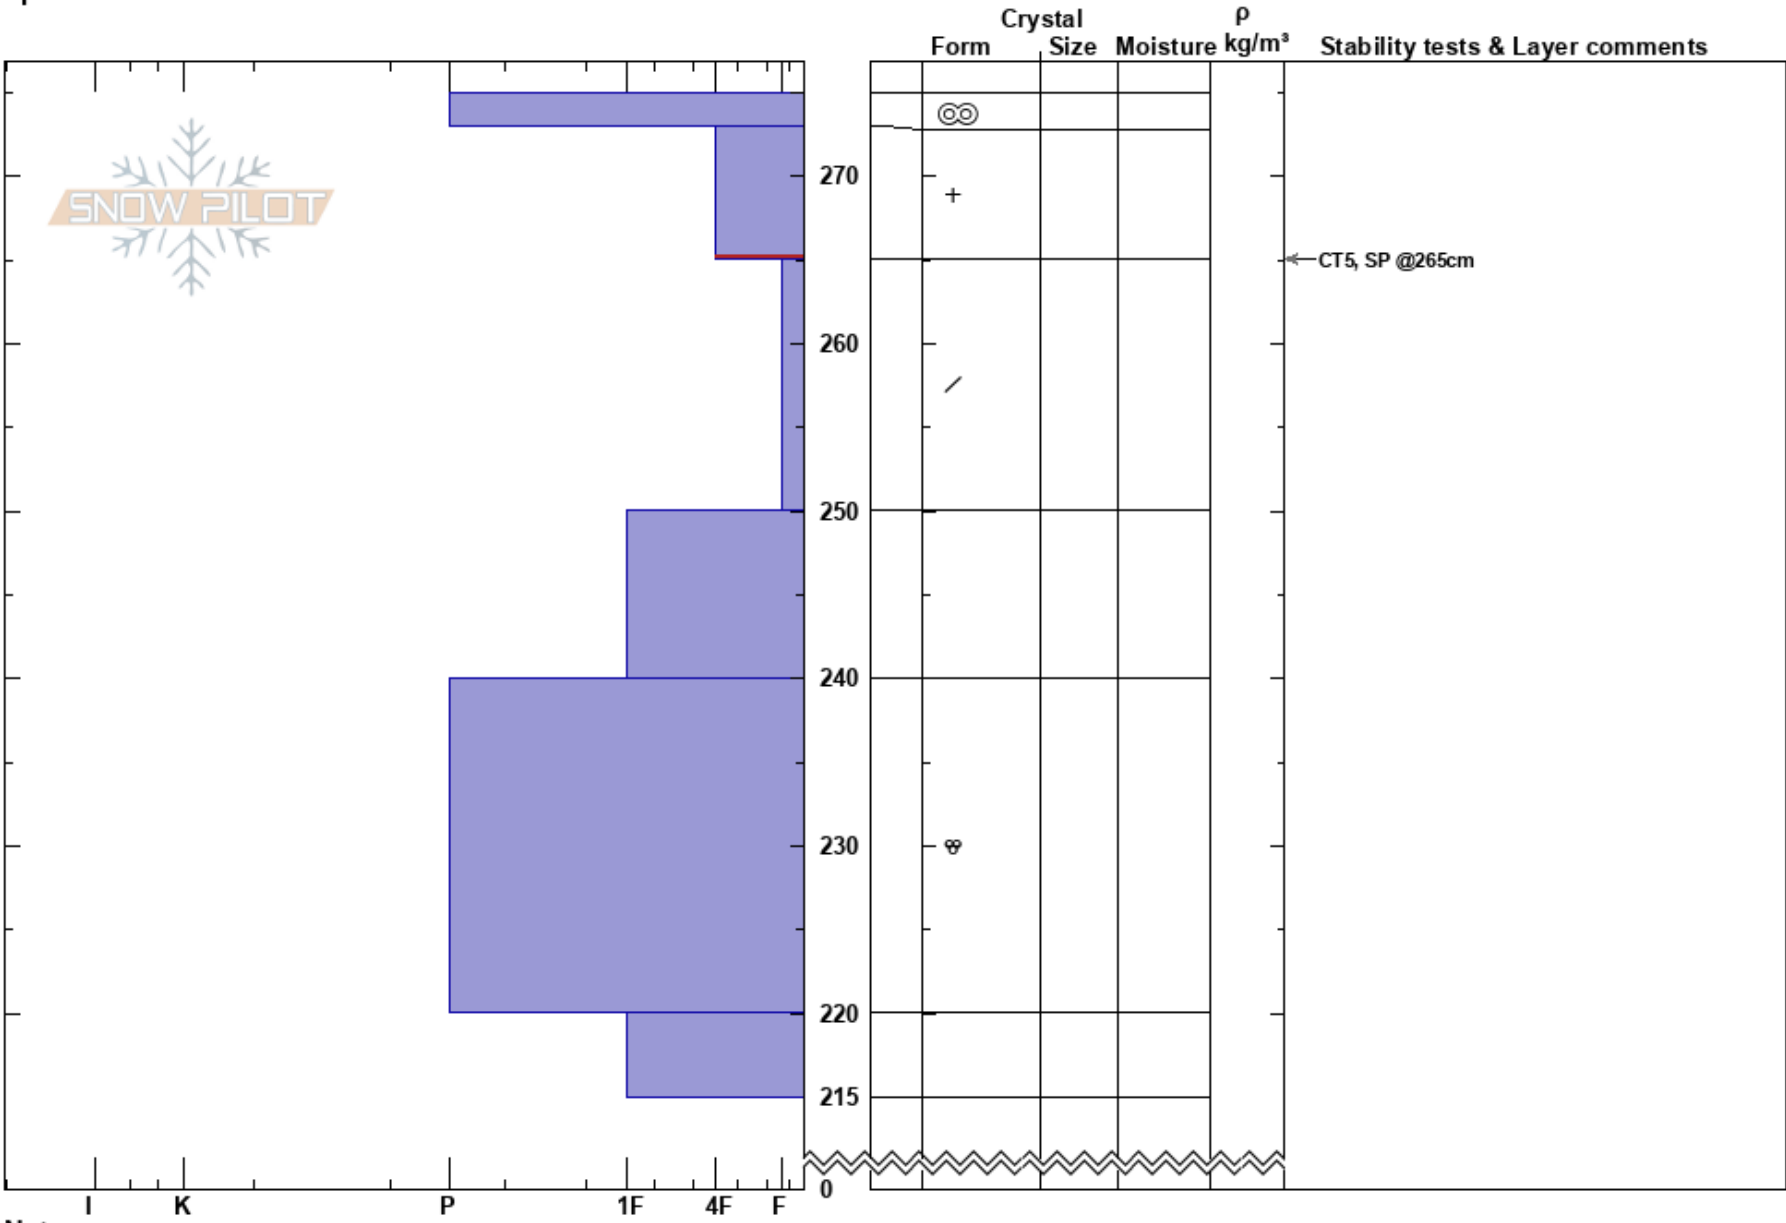

Gravel Mtn E NTL
 Front Range
 CO
 Elevation: 11572 ft
 Aspect: E
 Specifics:

Ian Fowler
 03/14/2022 - 12:00pm
 Co-ord: 13T 415491W 4458849N
 Slope Angle:
 Wind Loading:

Stability:
 Air Temperature:
 Sky Cover:
 Precipitation:
 Wind:

Layer Notes:
 273-265cm: Problematic layer

Notes: