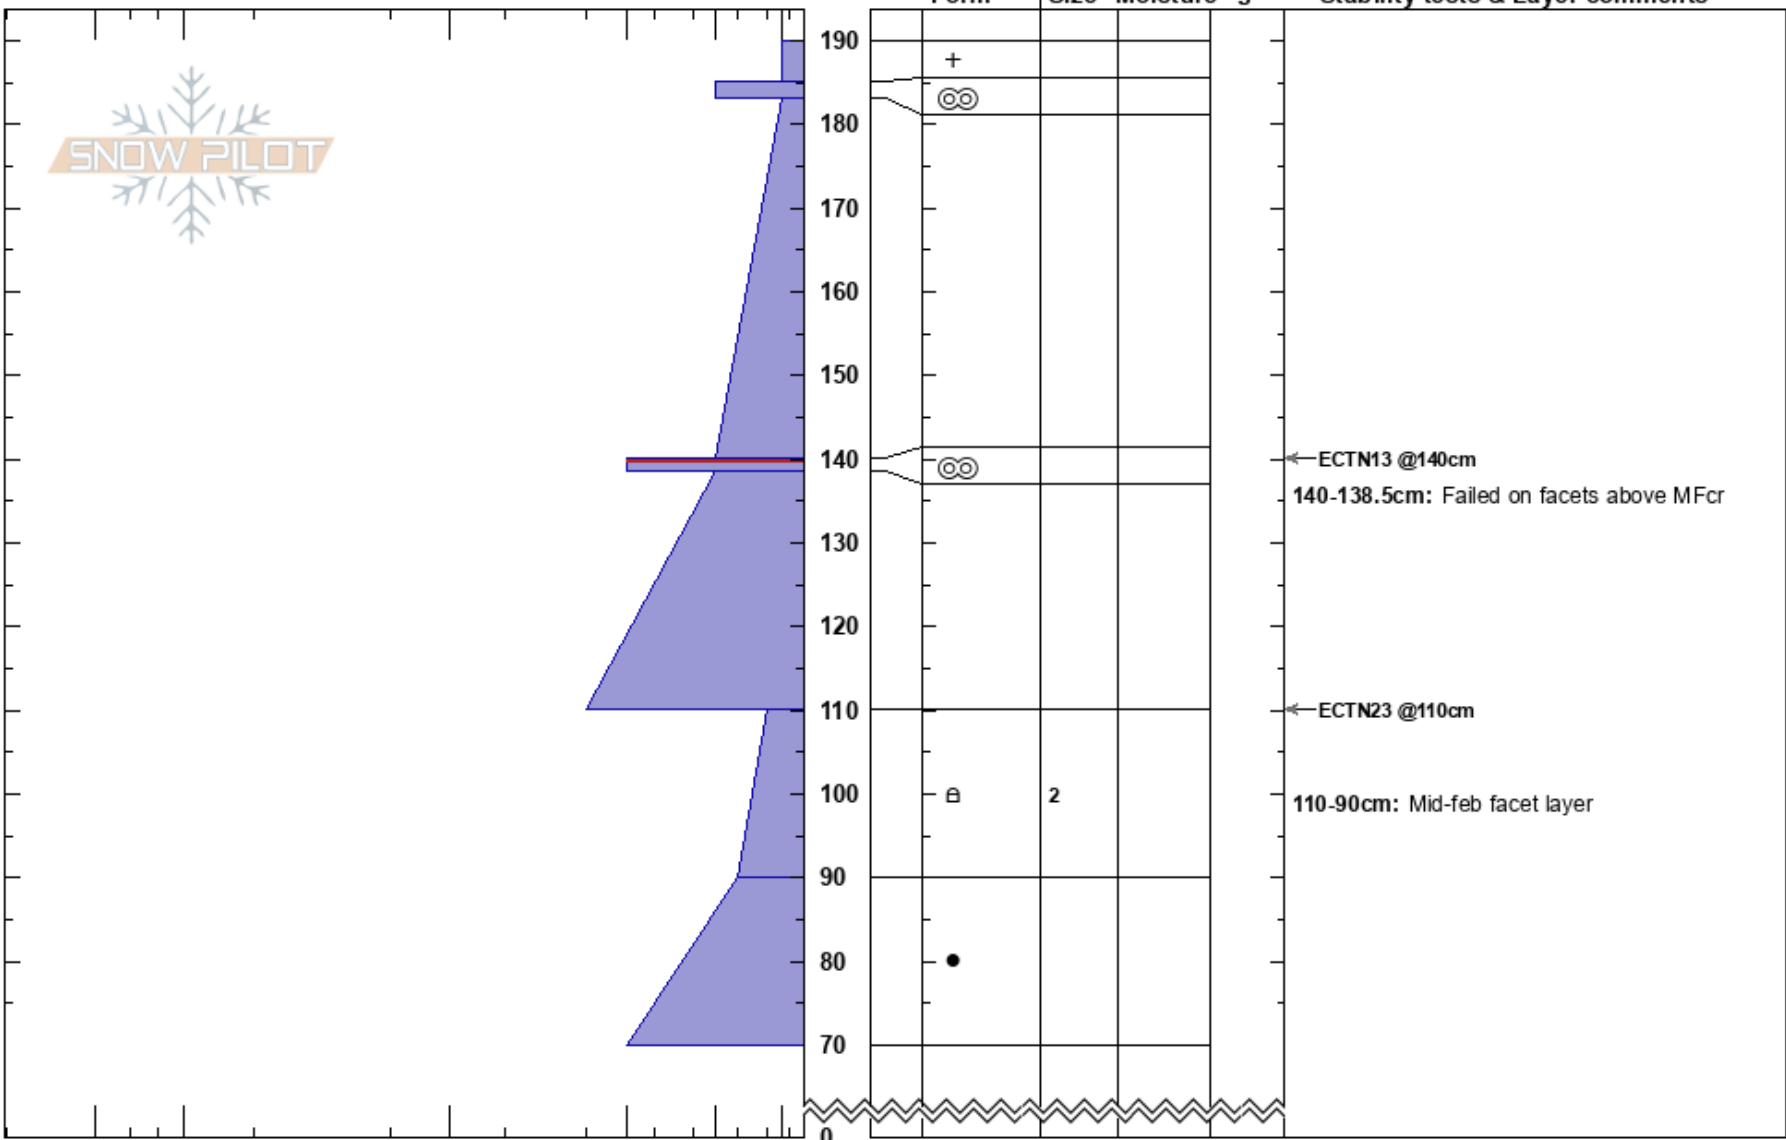

Elk Creek
 Elk Mountains
 CO
Elevation: 10489 ft
Aspect: 55°
Specifics:

Zach Kinler
 03/14/2022 - 2:00pm
Co-ord: 38.86295N, -107.07537W
Slope Angle:
Wind Loading: no

Stability:
Air Temperature:
Sky Cover: CLR
Precipitation: NO
Wind:

HS: 190
Layer Notes:
 140-138.5cm: Failed on facets above MFcr
 140-138.5cm: Problematic layer
 110-90cm: Mid-feb facet layer

Notes: I K P 1F 4F F