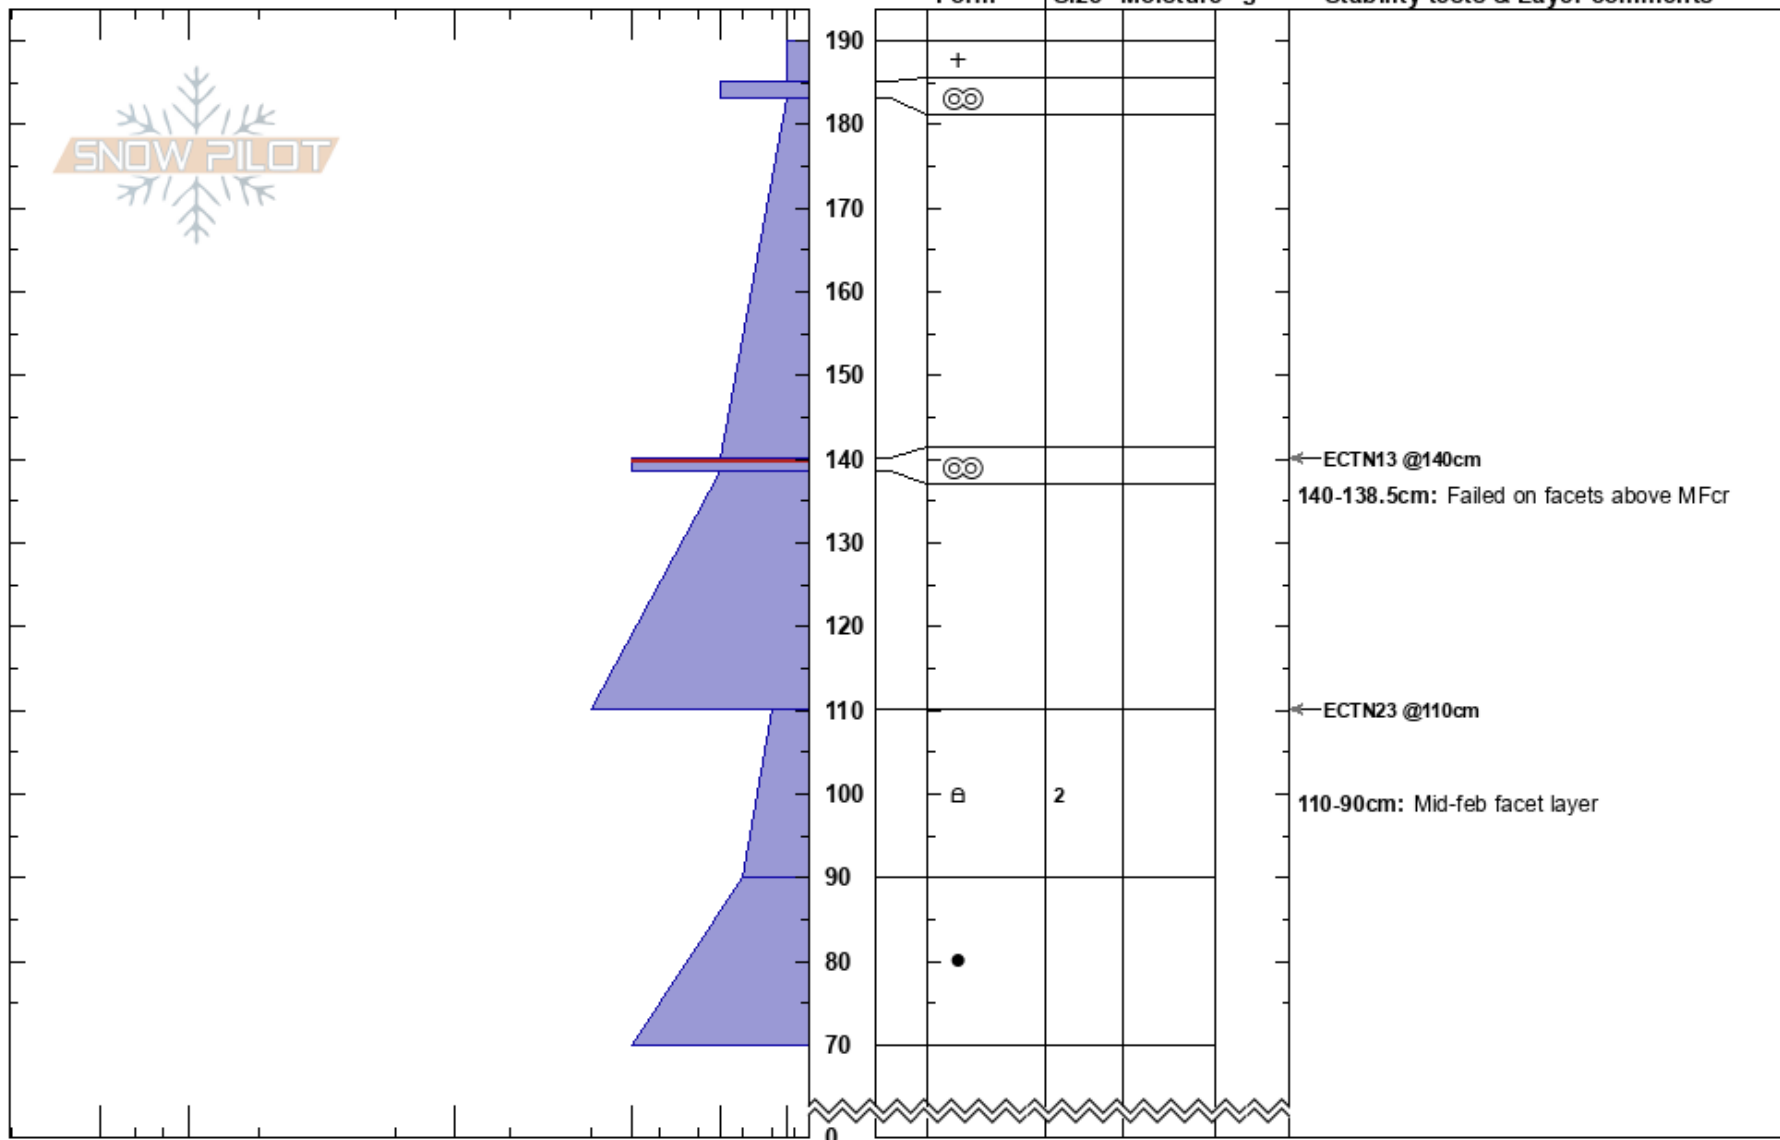

Elk Creek  
 Elk Mountains  
 CO  
**Elevation:** 10489 ft  
**Aspect:** 55°  
**Specifics:**

Zach Kinler  
 03/14/2022 - 2:00pm  
**Co-ord:** 38.86295N, -107.07537W  
**Slope Angle:**  
**Wind Loading:** no

**Stability:**  
**Air Temperature:**  
**Sky Cover:** CLR  
**Precipitation:** NO  
**Wind:**

**HS:** 190  
**Layer Notes:**  
 140-138.5cm: Failed on facets above MFcr  
 140-138.5cm: Problematic layer  
 110-90cm: Mid-feb facet layer