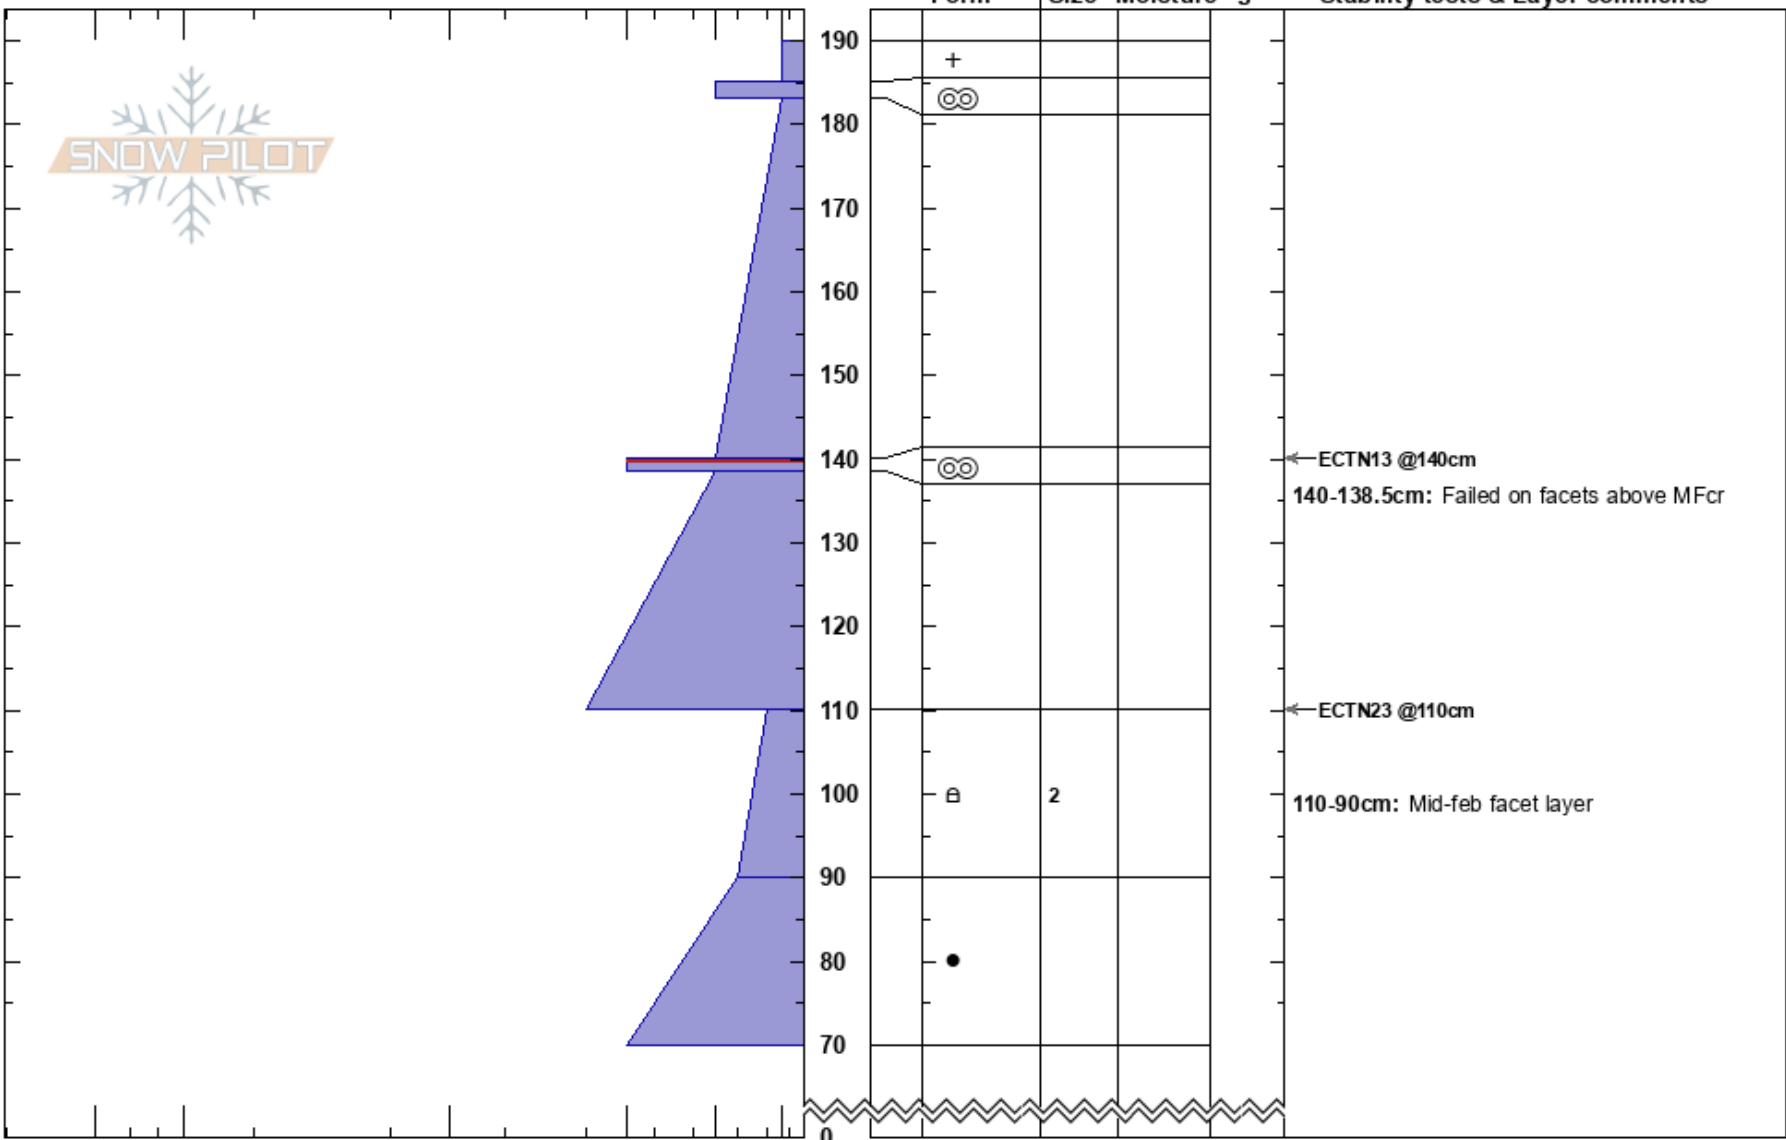

Elk Creek  
 Elk Mountains  
 CO  
**Elevation:** 10489 ft  
**Aspect:** 55°  
**Specifics:**

Zach Kinler  
 03/14/2022 - 2:00pm  
**Co-ord:** 38.86295N, -107.07537W  
**Slope Angle:**  
**Wind Loading:** no

**Stability:**  
**Air Temperature:**  
**Sky Cover:** CLR  
**Precipitation:** NO  
**Wind:**

**HS:** 190  
**Layer Notes:**  
 140-138.5cm: Failed on facets above MFcr  
 140-138.5cm: Problematic layer  
 110-90cm: Mid-feb facet layer