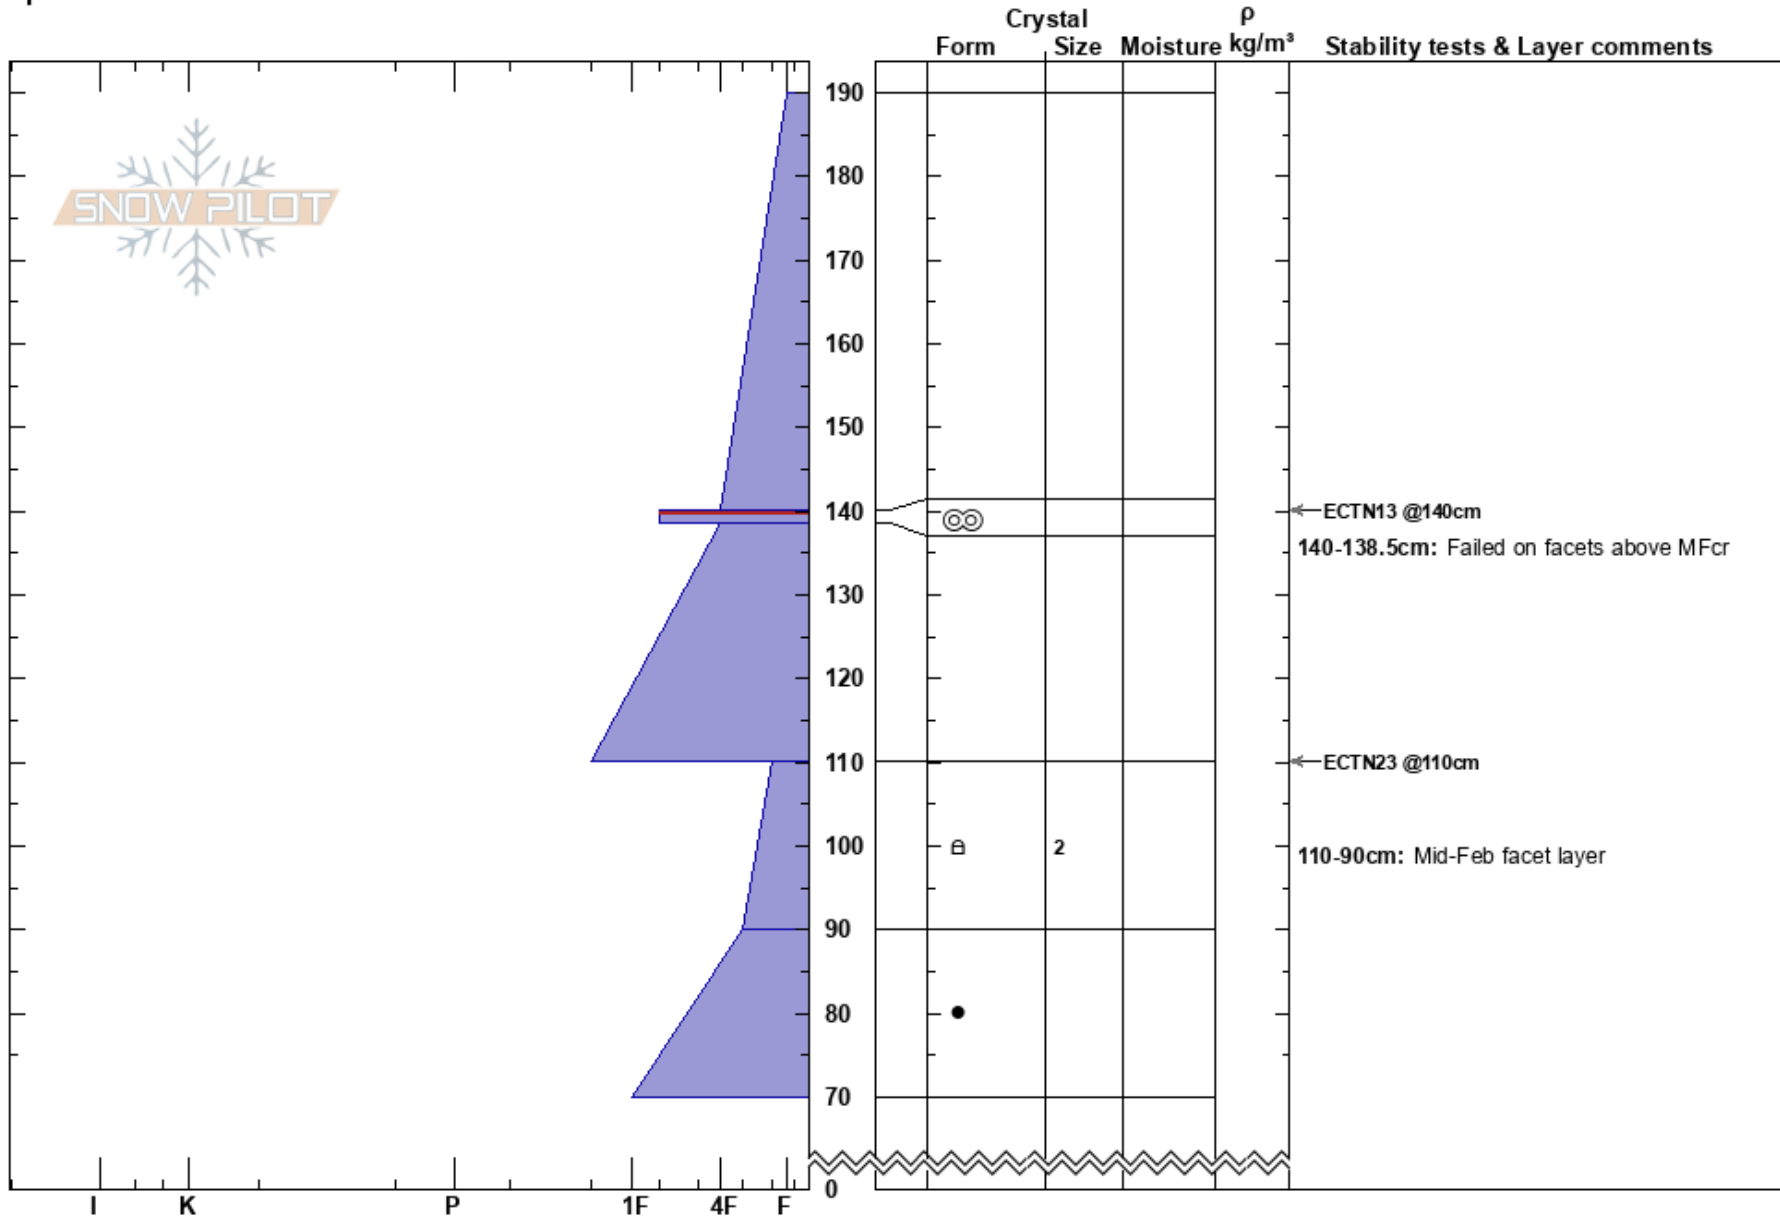

Elk Creek
 Elk Mountains
 CO
Elevation: 10445 ft
Aspect: 55°
Specifics:

Zach Kinler
 03/14/2022 - 2:00pm
Co-ord: 38.86291N, -107.07511W
Slope Angle:
Wind Loading: no

Stability:
Air Temperature:
Sky Cover: CLR
Precipitation: NO
Wind:

HS: 190
Layer Notes:
 140-138.5cm: Failed on facets above MFcr
 140-138.5cm: Problematic layer
 110-90cm: Mid-Feb facet layer

Notes: Crown profile, slide likely initiated on 3/5 interface and stepped down to Mid-Feb facets.