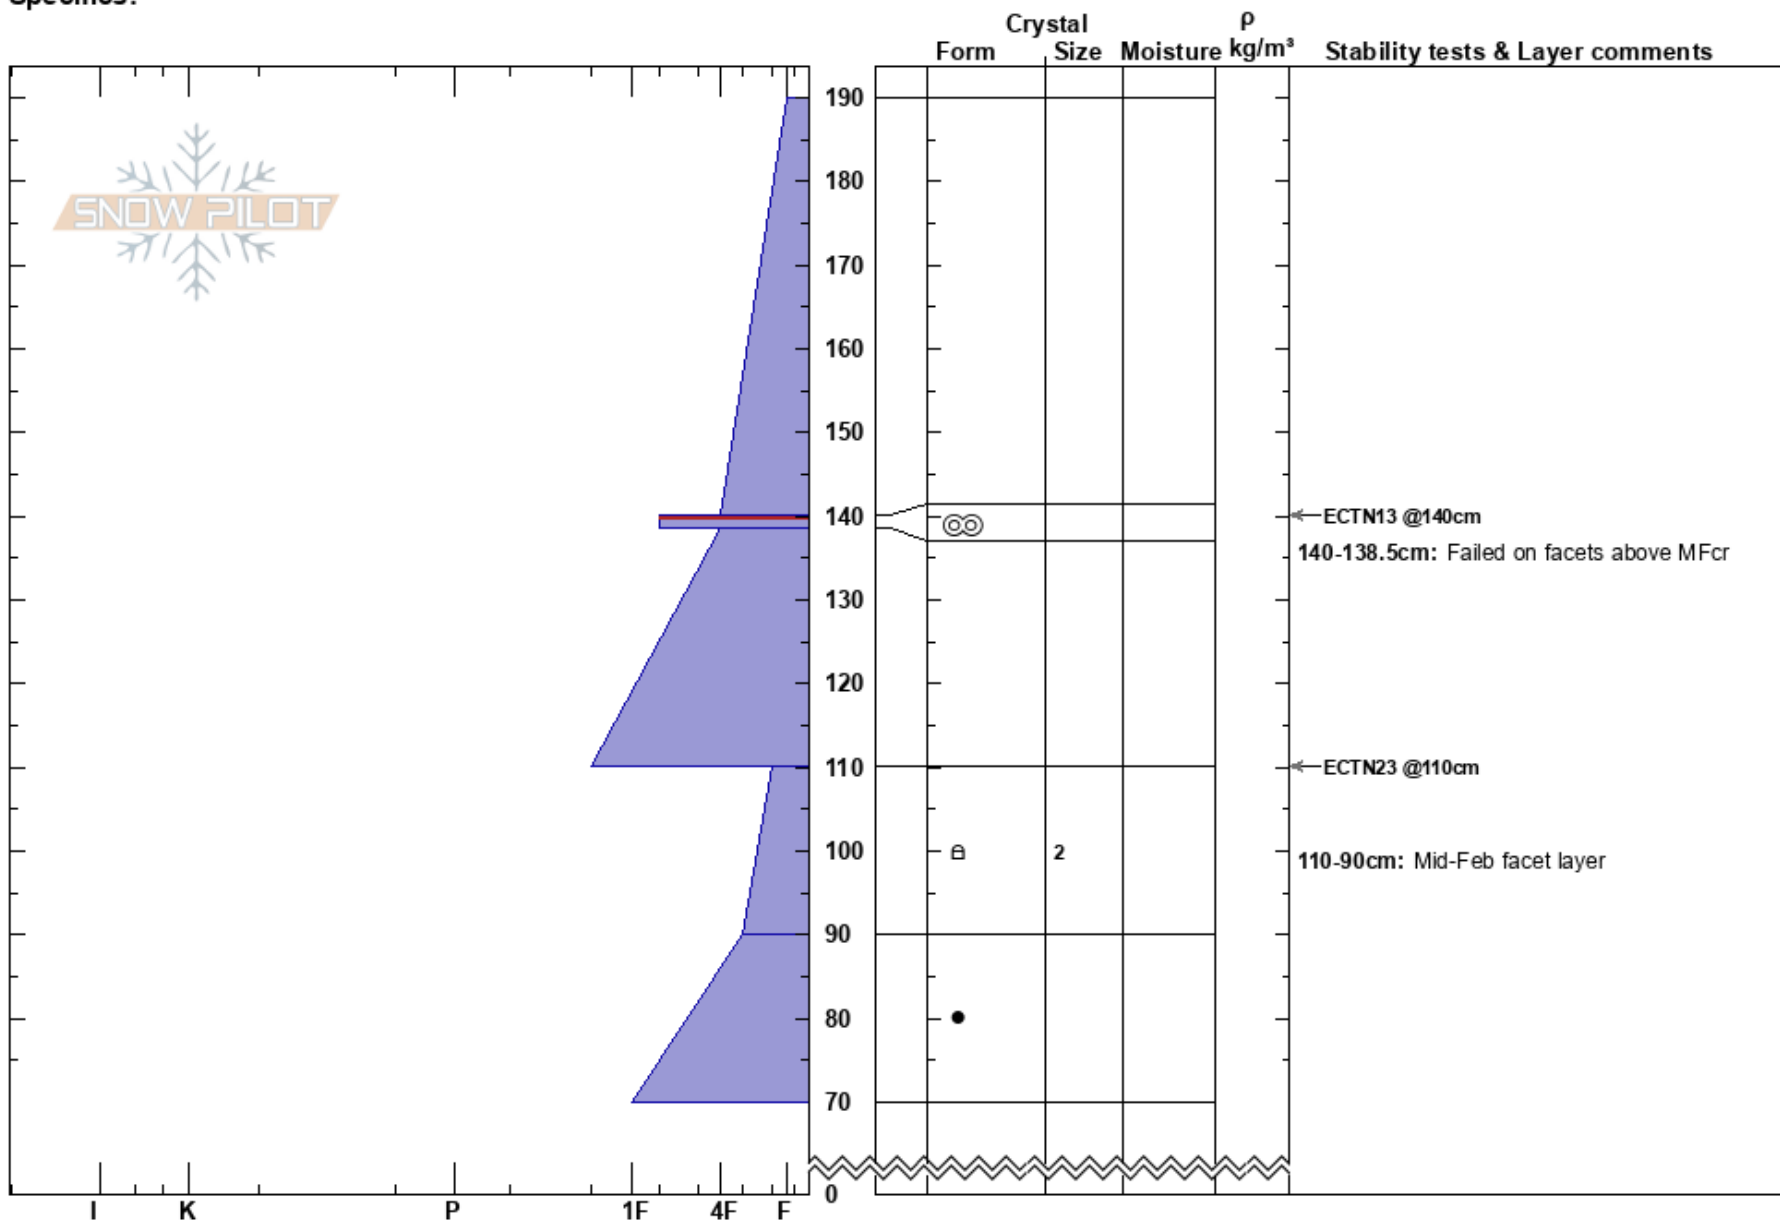

Elk Creek  
 Elk Mountains  
 CO  
**Elevation:** 10445 ft  
**Aspect:** 55°  
**Specifics:**

Zach Kinler  
 03/14/2022 - 2:00pm  
**Co-ord:** 38.86291N, -107.07511W  
**Slope Angle:**  
**Wind Loading:** no

**Stability:**  
**Air Temperature:**  
**Sky Cover:** CLR  
**Precipitation:** NO  
**Wind:**

**HS:** 190  
**Layer Notes:**  
 140-138.5cm: Failed on facets above MFcr  
 140-138.5cm: Problematic layer  
 110-90cm: Mid-Feb facet layer

**Notes:** Crown profile, slide likely initiated on 3/5 interface and stepped down to Mid-Feb facets.