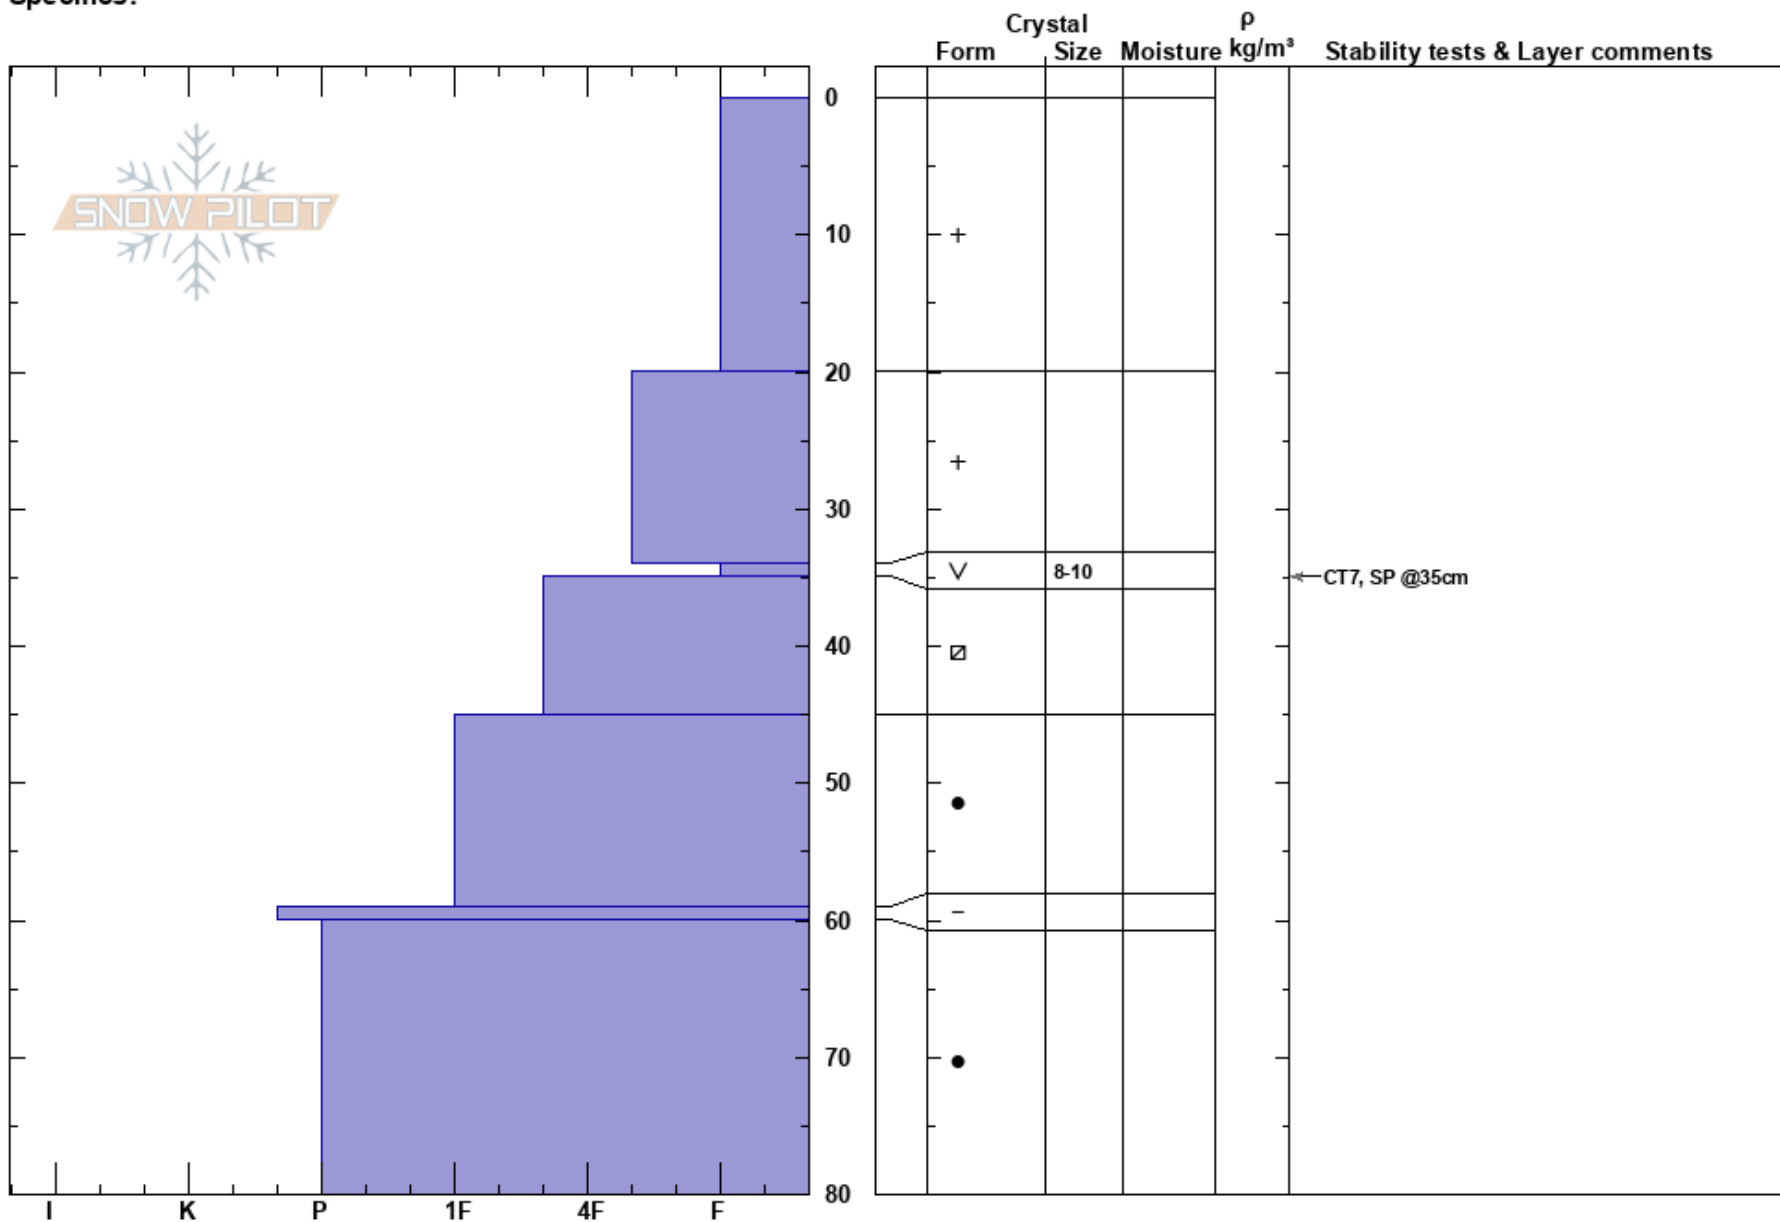

Rusty Nail M4
 Monashee
 BC
 Elevation: 1367 m
 Aspect: S
 Specifics:

Jason Martin
 14/03/2022 - 11:00
 Co-ord: 11U 349388E 5760485N
 Slope Angle: 15°
 Wind Loading:

Stability:
 Air Temperature: -4°C
 Sky Cover: OVC
 Precipitation: NO
 Wind: SW Light Breeze

PF: 60
 PS: 30
 Layer Notes:

Notes: On the top landing, which hasn't been used for a while