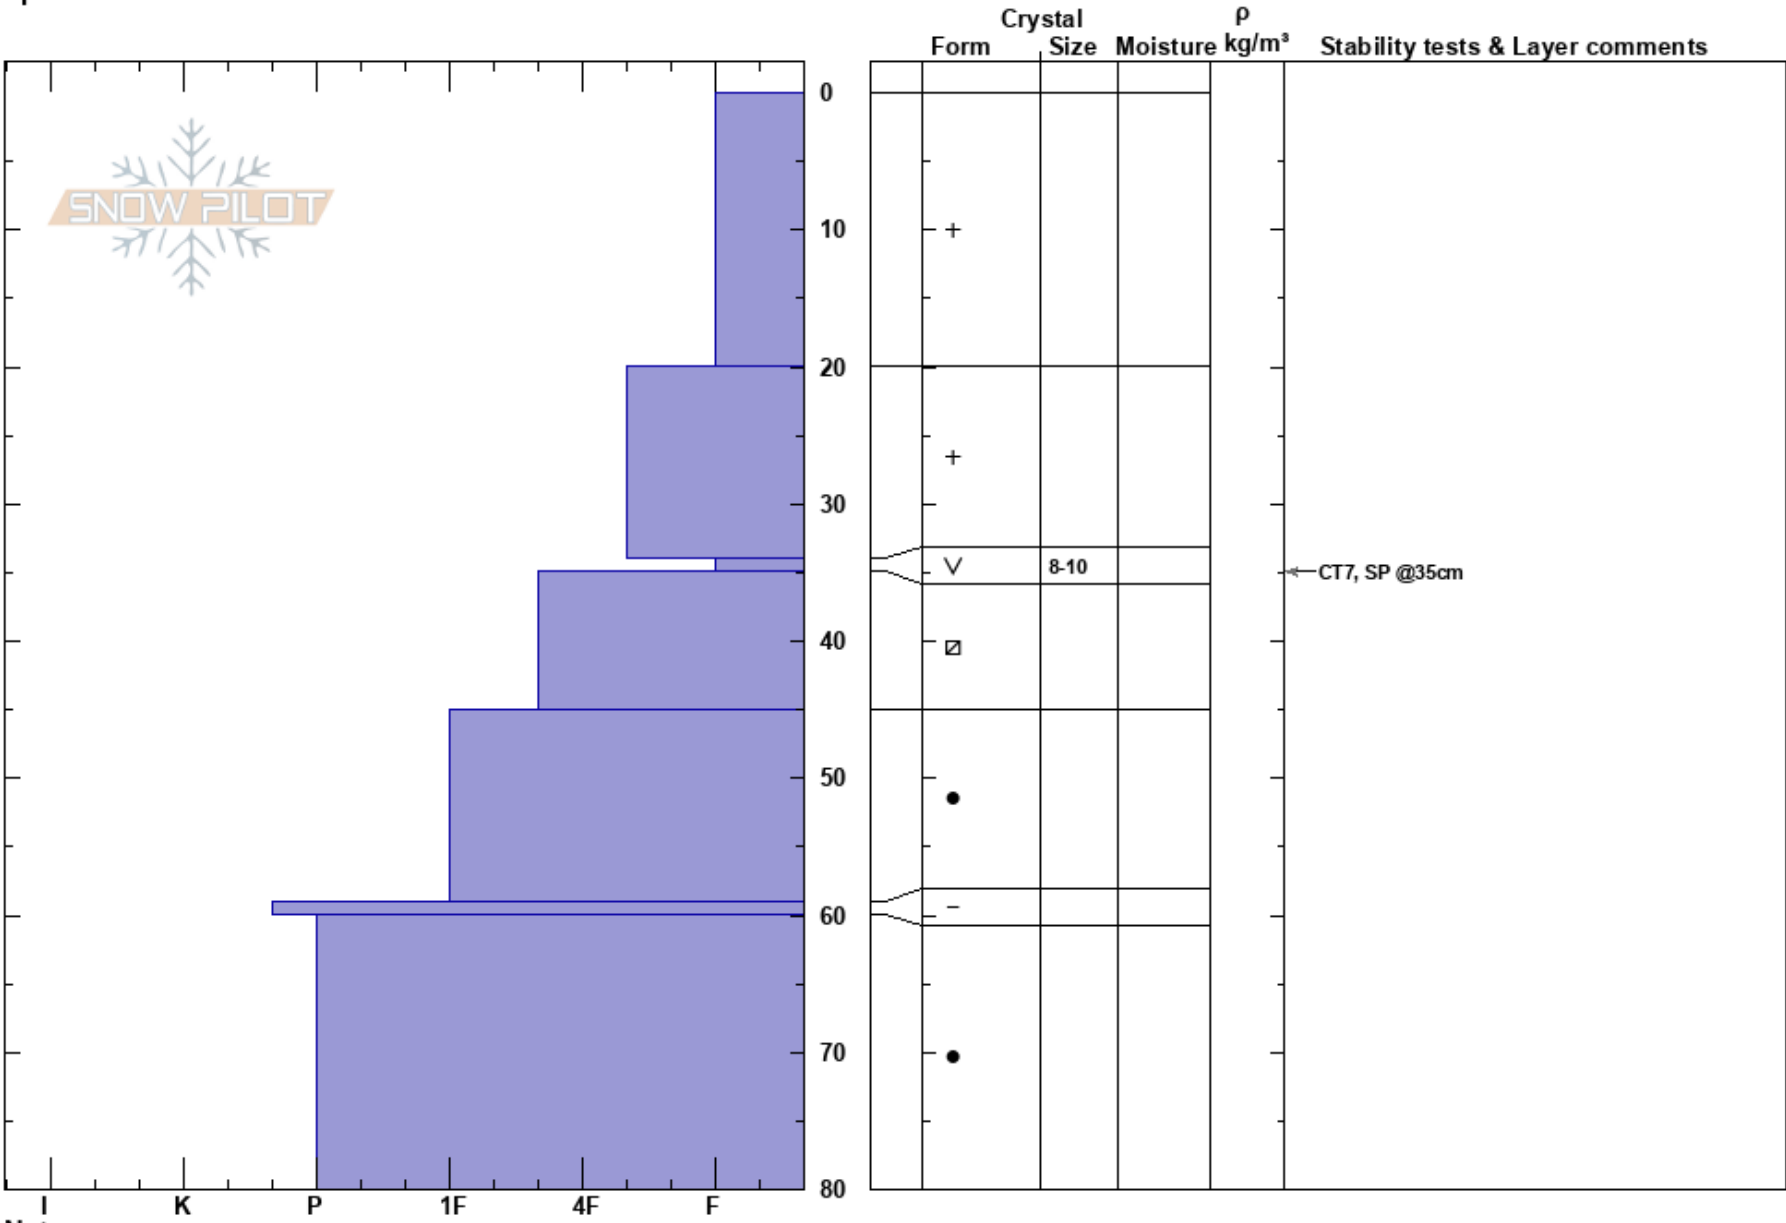

Rusty Nail M4
 Monashee
 BC
 Elevation: 1367 m
 Aspect: S
 Specifics:

Jason Martin
 14/03/2022 - 11:00
 Co-ord: 11U 349388E 5760485N
 Slope Angle: 15°
 Wind Loading:

Stability:
 Air Temperature: -4°C
 Sky Cover: OVC
 Precipitation: NO
 Wind: SW Light Breeze

PF: 60
 PS: 30
 Layer Notes:

Notes: On the top landing, which hasn't been used for a while