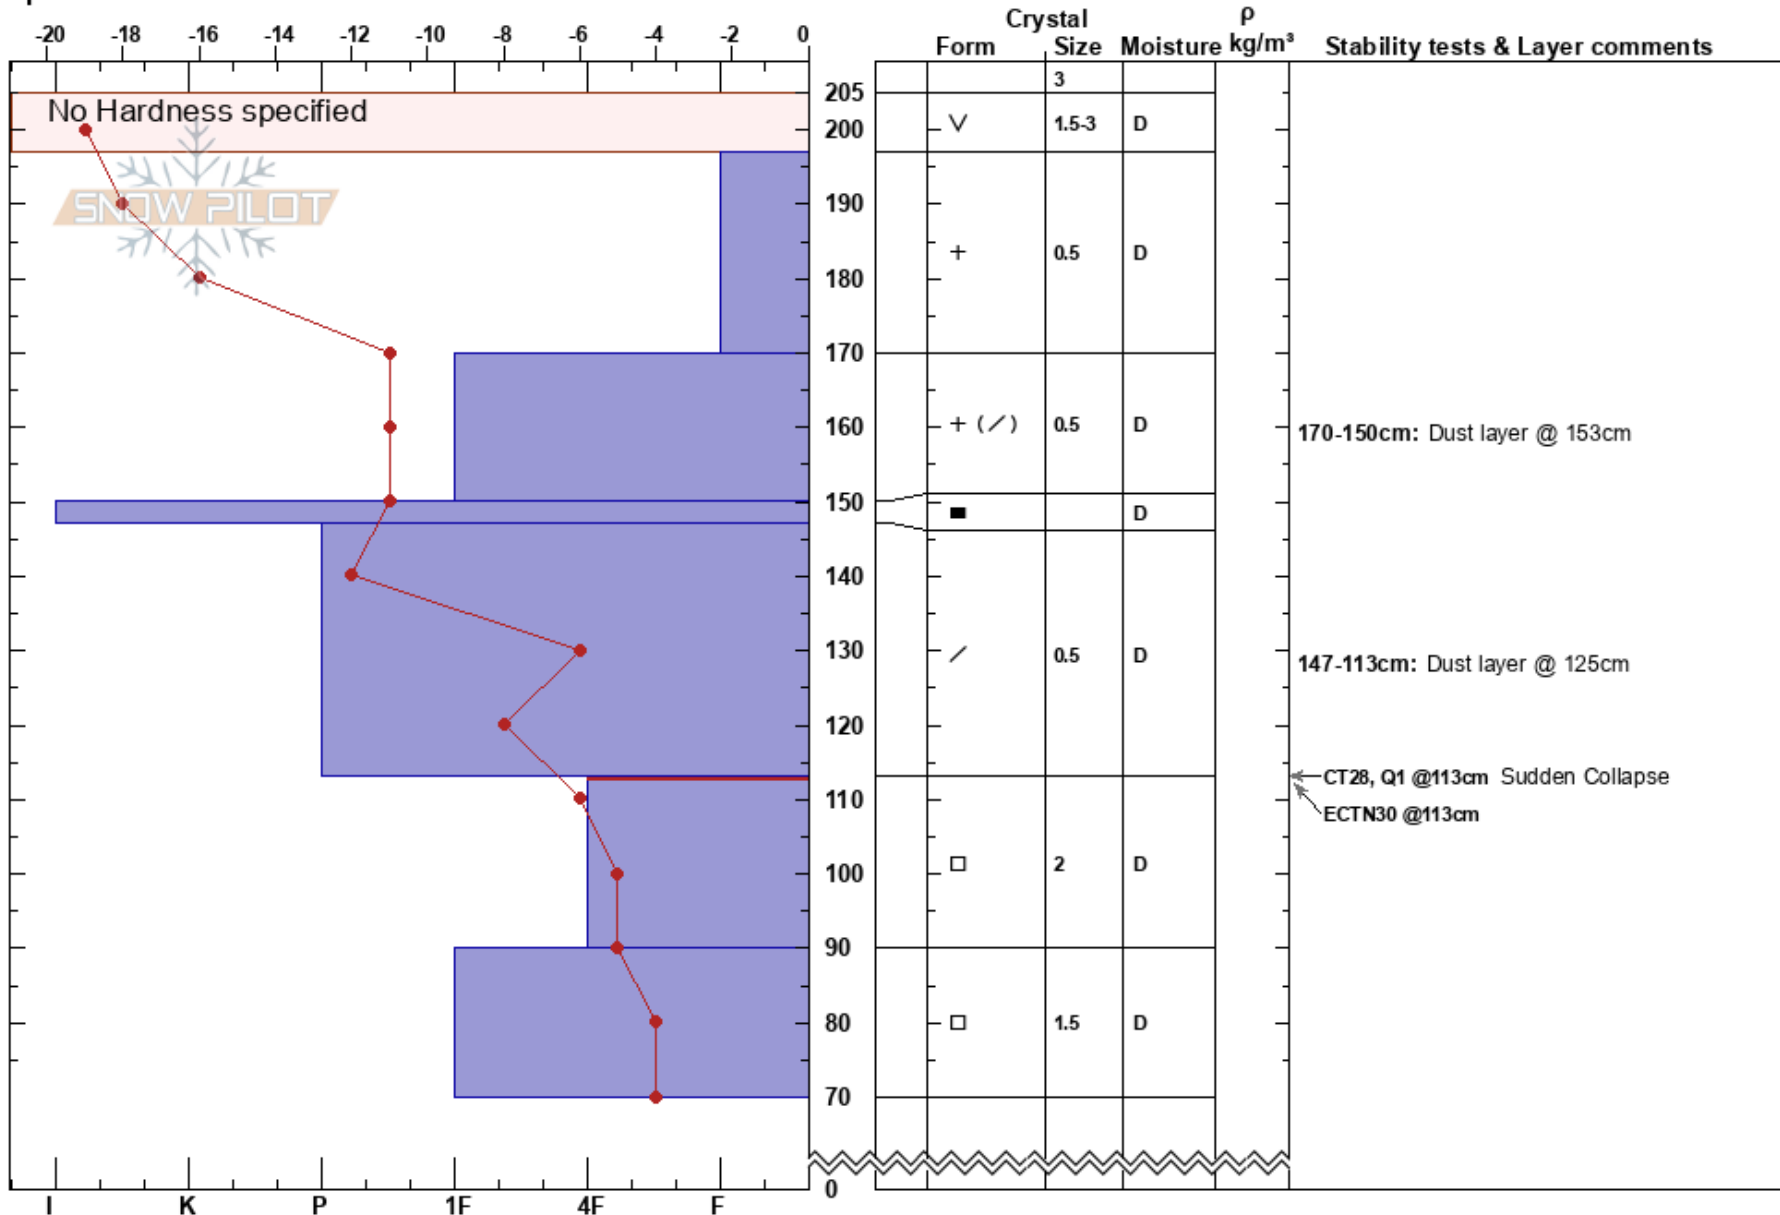

Hayden Mountain Lodge
 San Juan Range
 CO
Elevation: 11488 ft
Aspect: 355°
Specifics:

Jared Reene
 03/12/2022 - 7:17am
Co-ord: 37.95038N, -107.72226E
Slope Angle: 5°
Wind Loading:

Stability:
Air Temperature: -15°C
Sky Cover: CLR
Precipitation: NO
Wind: Calm

HS: 205
PF: 30
 170-150cm: Dust layer @ 153cm
 147-113cm: Dust layer @ 125cm
 113-90cm: Problematic layer

Notes: