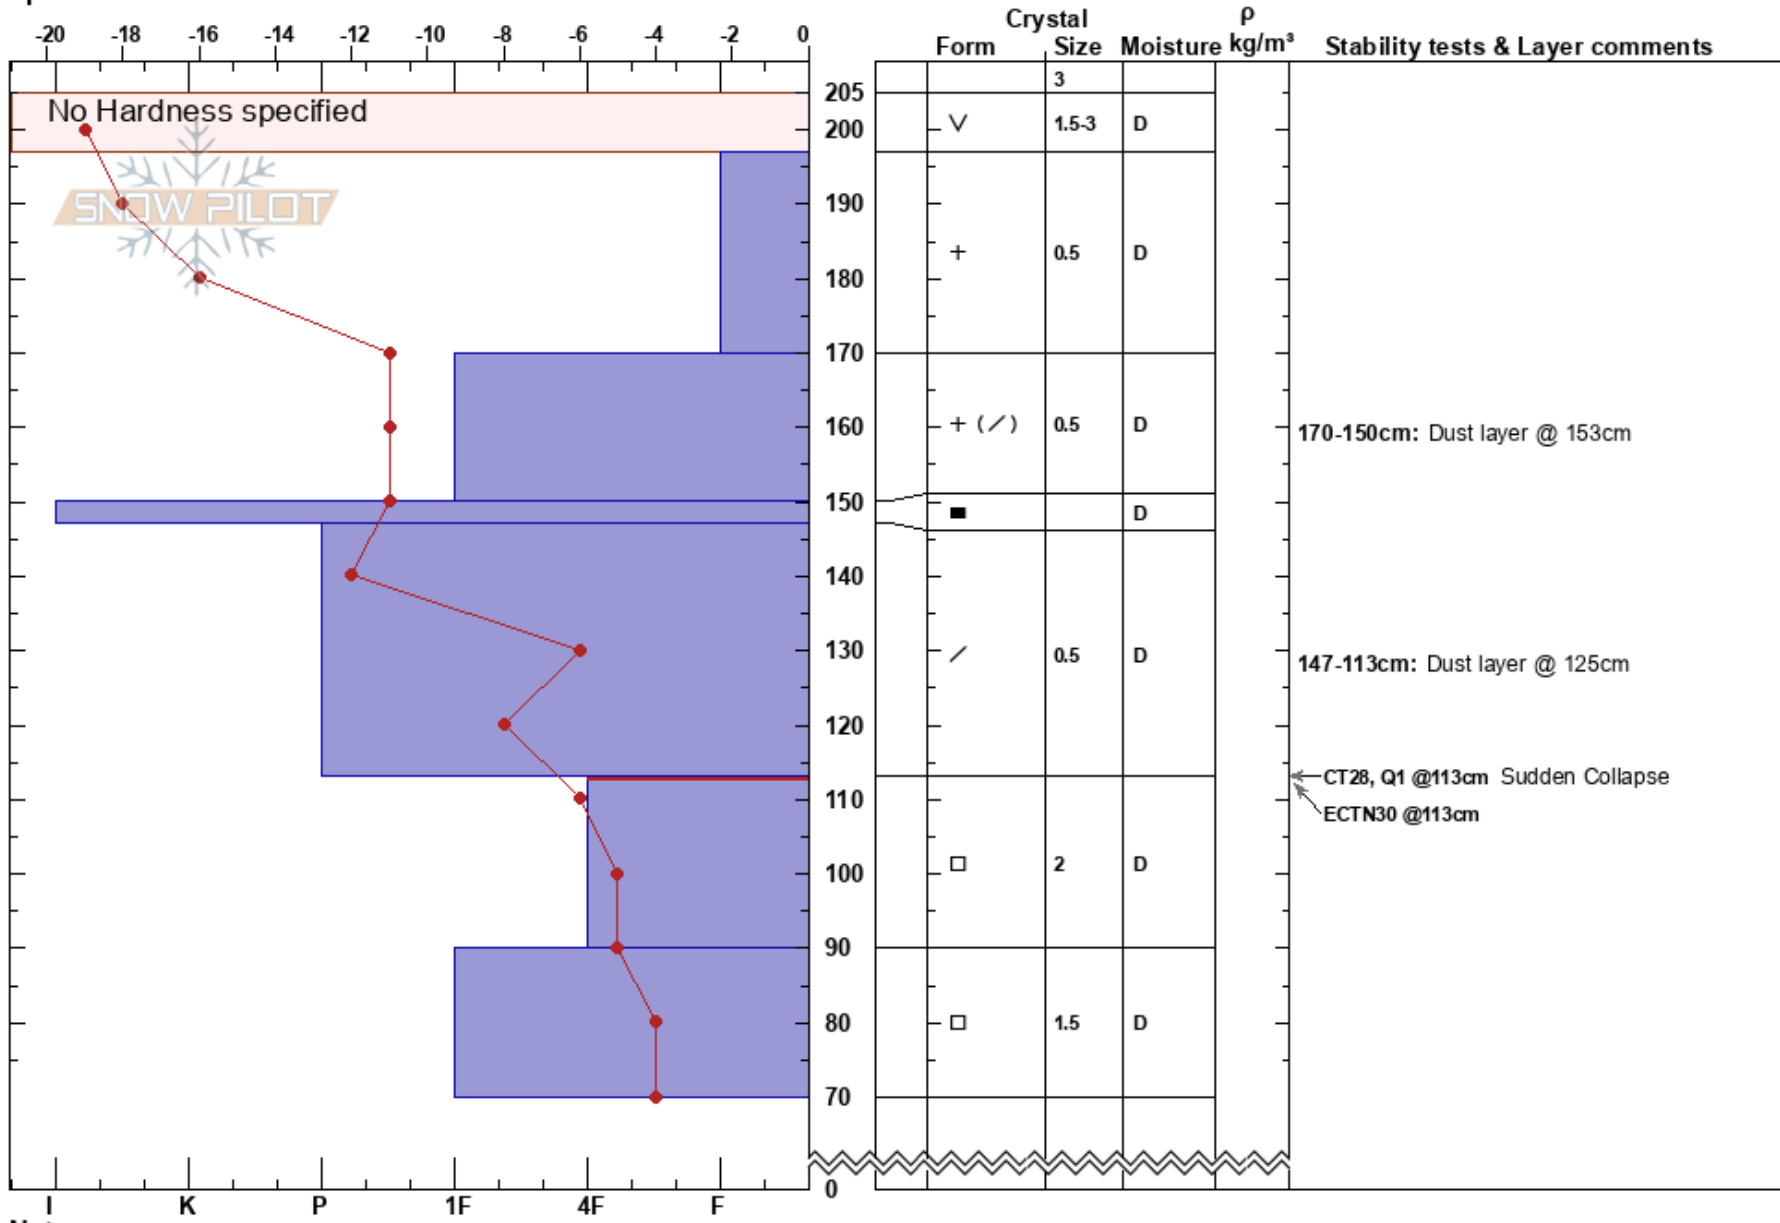

Hayden Mountain Lodge
 San Juan Range
 CO
Elevation: 11488 ft
Aspect: 355°
Specifics:

Jared Reene
 03/12/2022 - 7:17am
Co-ord: 37.95038N, -107.72226E
Slope Angle: 5°
Wind Loading:

Stability:
Air Temperature: -15°C
Sky Cover: CLR
Precipitation: NO
Wind: Calm

HS: 205
PF: 30
 170-150cm: Dust layer @ 153cm
 147-113cm: Dust layer @ 125cm
 113-90cm: Problematic layer

Notes: