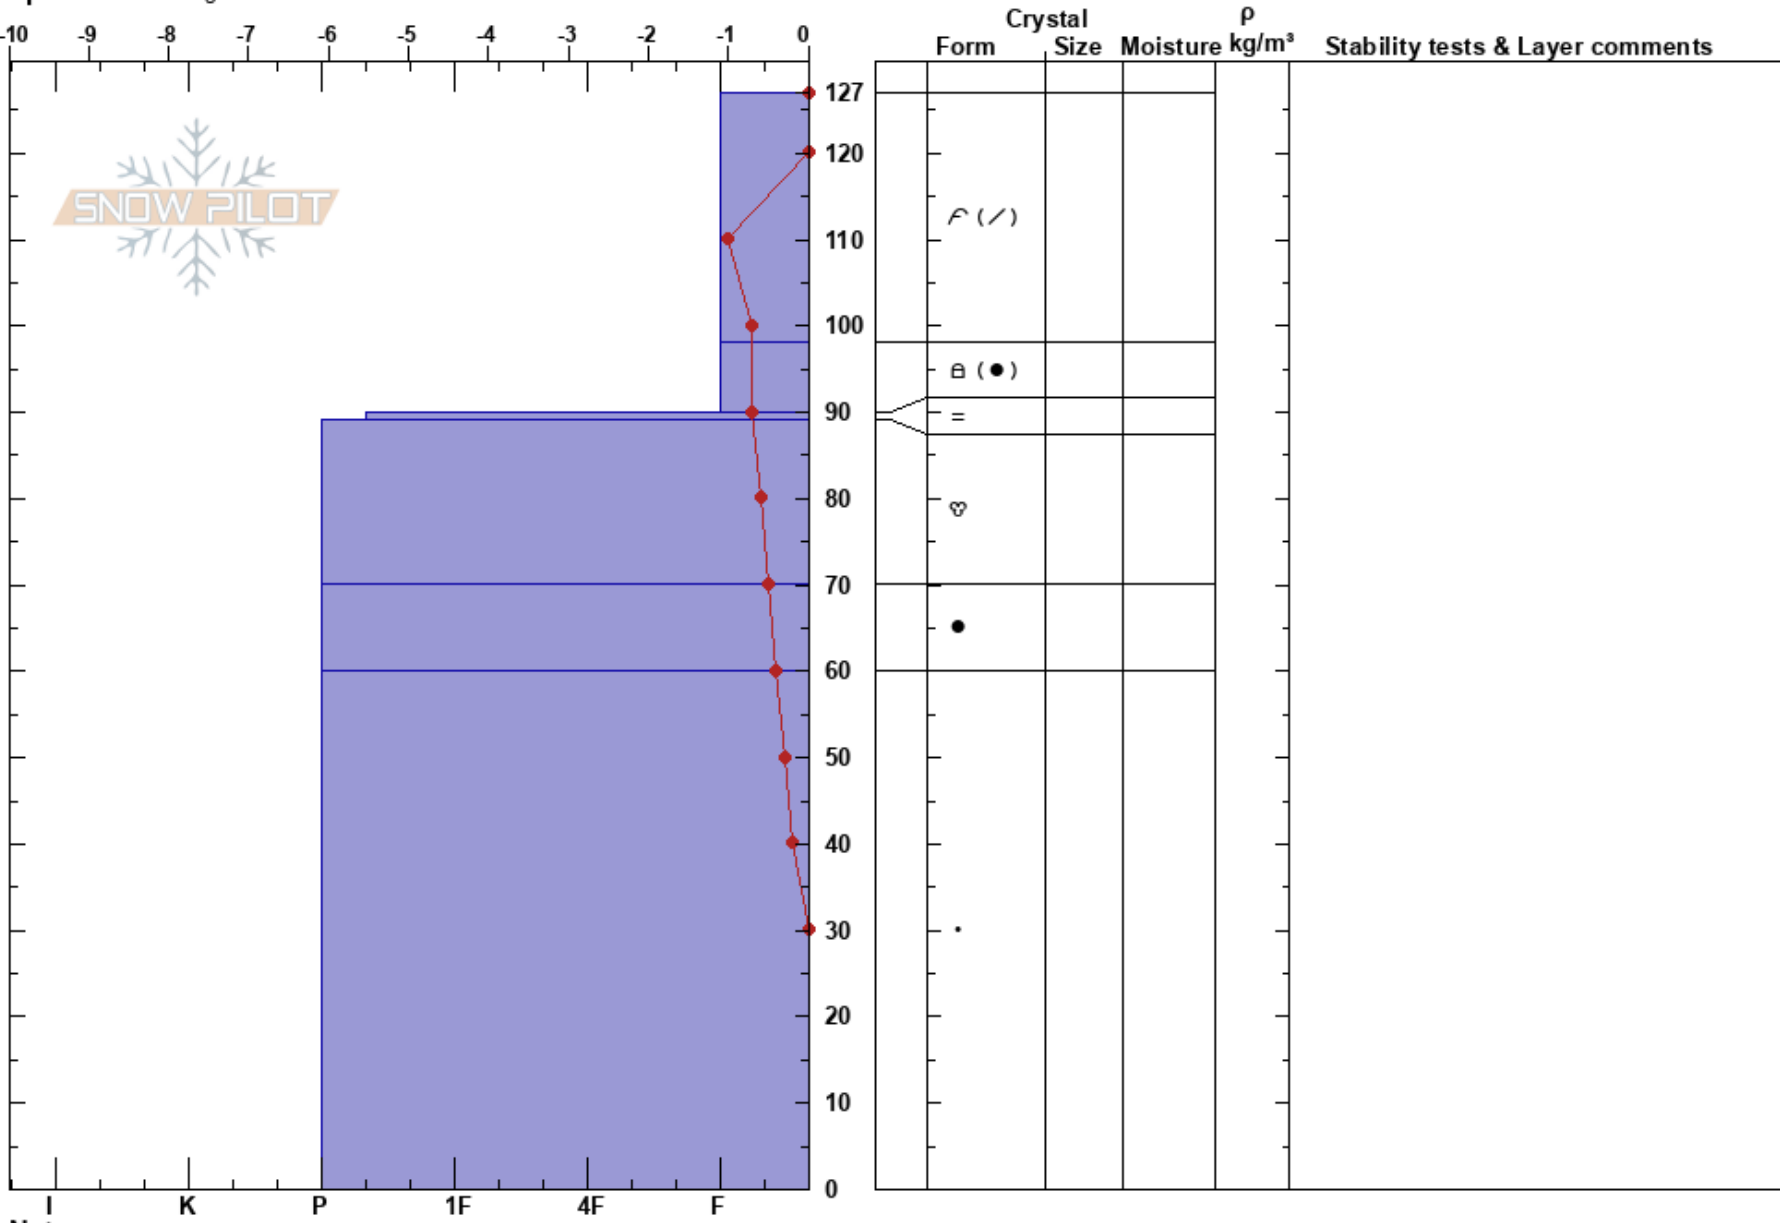

shot 2 20 m below trav  
 Silver Valley Area  
 ID  
**Elevation:** 5938 ft  
**Aspect:** 100°  
**Specifics:** Pit dug in a Ski Area

neff michael  
 03/14/2022 - 12:35am  
**Co-ord:**  
**Slope Angle:** 36°  
**Wind Loading:** previous

**Stability:**  
**Air Temperature:** -0.1°C  
**Sky Cover:** OVC  
**Precipitation:** S-1  
**Wind:** SW Light Breeze

**HS:** 127  
**Layer Notes:**  
 90-89cm: Problematic layer

**Notes:**