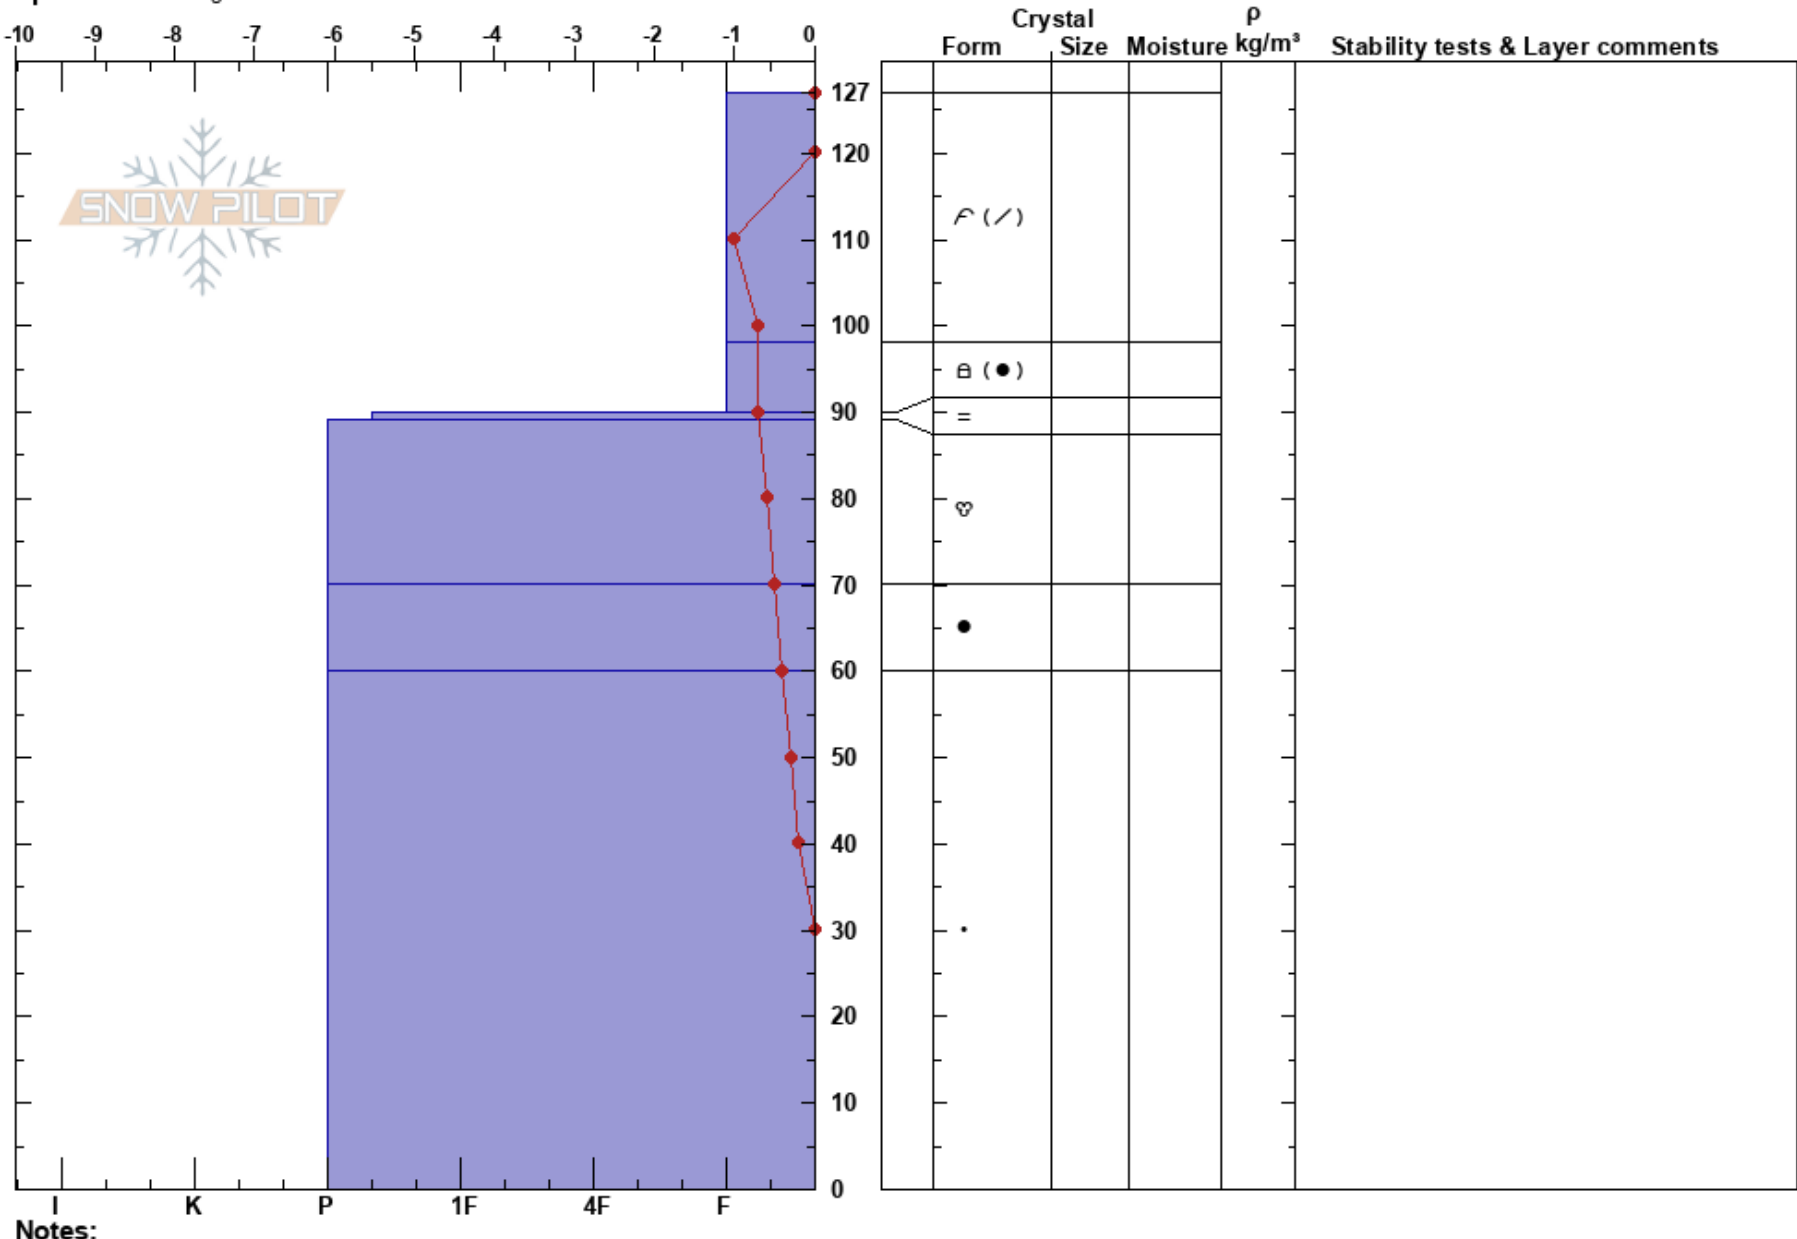

shot 2 20 m below trav
 Silver Valley Area
 ID
 Elevation: 5938 ft
 Aspect: 100°
 Specifics: Pit dug in a Ski Area

neff michael
 03/14/2022 - 12:35am
 Co-ord:
 Slope Angle: 36°
 Wind Loading: previous

Stability:
 Air Temperature: -0.1°C
 Sky Cover: OVC
 Precipitation: S-1
 Wind: SW Light Breeze

HS: 127
 Layer Notes:
 90-89cm: Problematic layer

Notes: