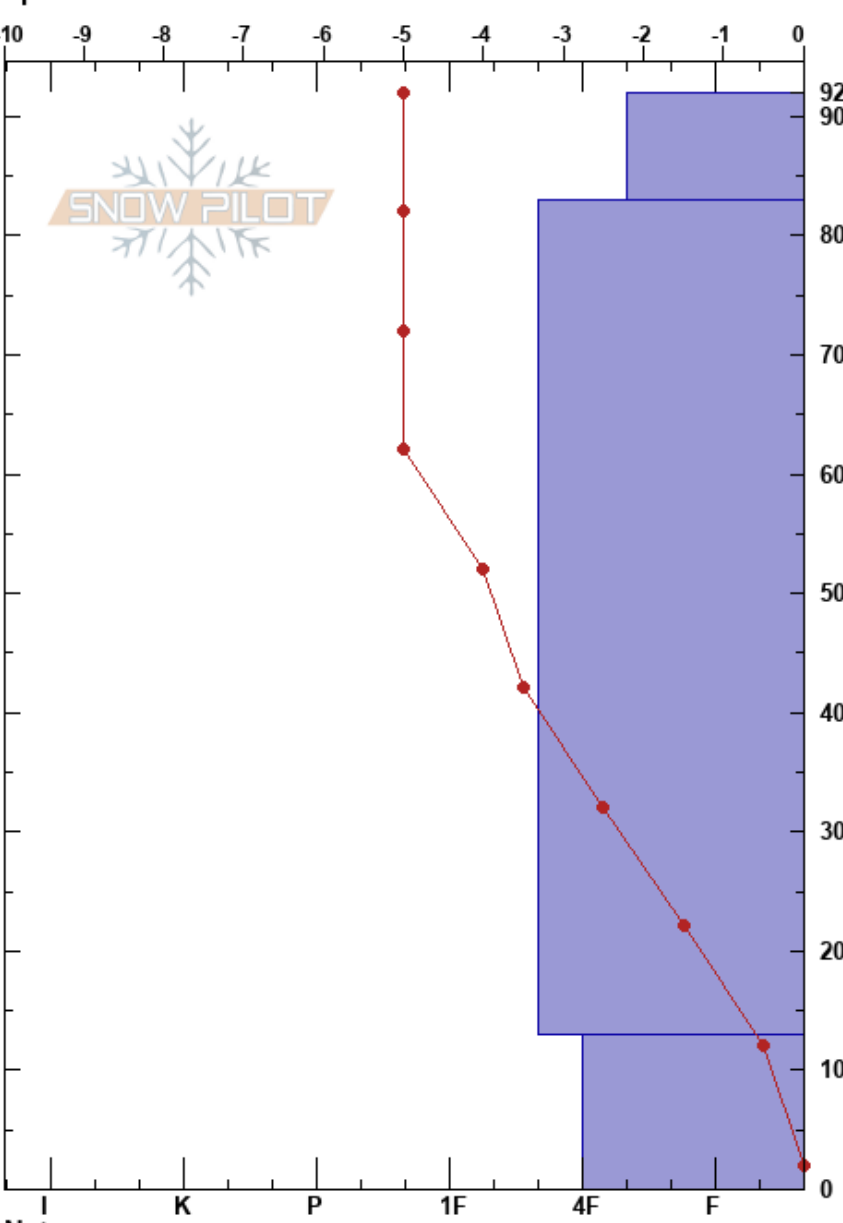

Jan_Snowbird_Canopy
 Northern Wasatch
 UT
 Elevation: 2797 m
 Aspect: 286°
 Specifics:

Baylee Olds
 01/21/2022 - 2:00pm
 Co-ord: 40.56894N, -111.65832W
 Slope Angle: 5°
 Wind Loading:

Stability:
 Air Temperature:
 Sky Cover:
 Precipitation:
 Wind:

HS:92
 92-83cm: new snow, A
 83-13cm: multiple crusts, B
 13-0cm: C

Form	Crystal		Moisture	ρ kg/m ³	Stability tests & Layer comments
	Size	Size			
+				0.26	92-83cm: new snow, A
				0.3	
				0.31	
				0.29	
				0.32	83-13cm: multiple crusts, B
				0.33	
				0.34	
				0.32	
				0.32	
□				0.28	13-0cm: C