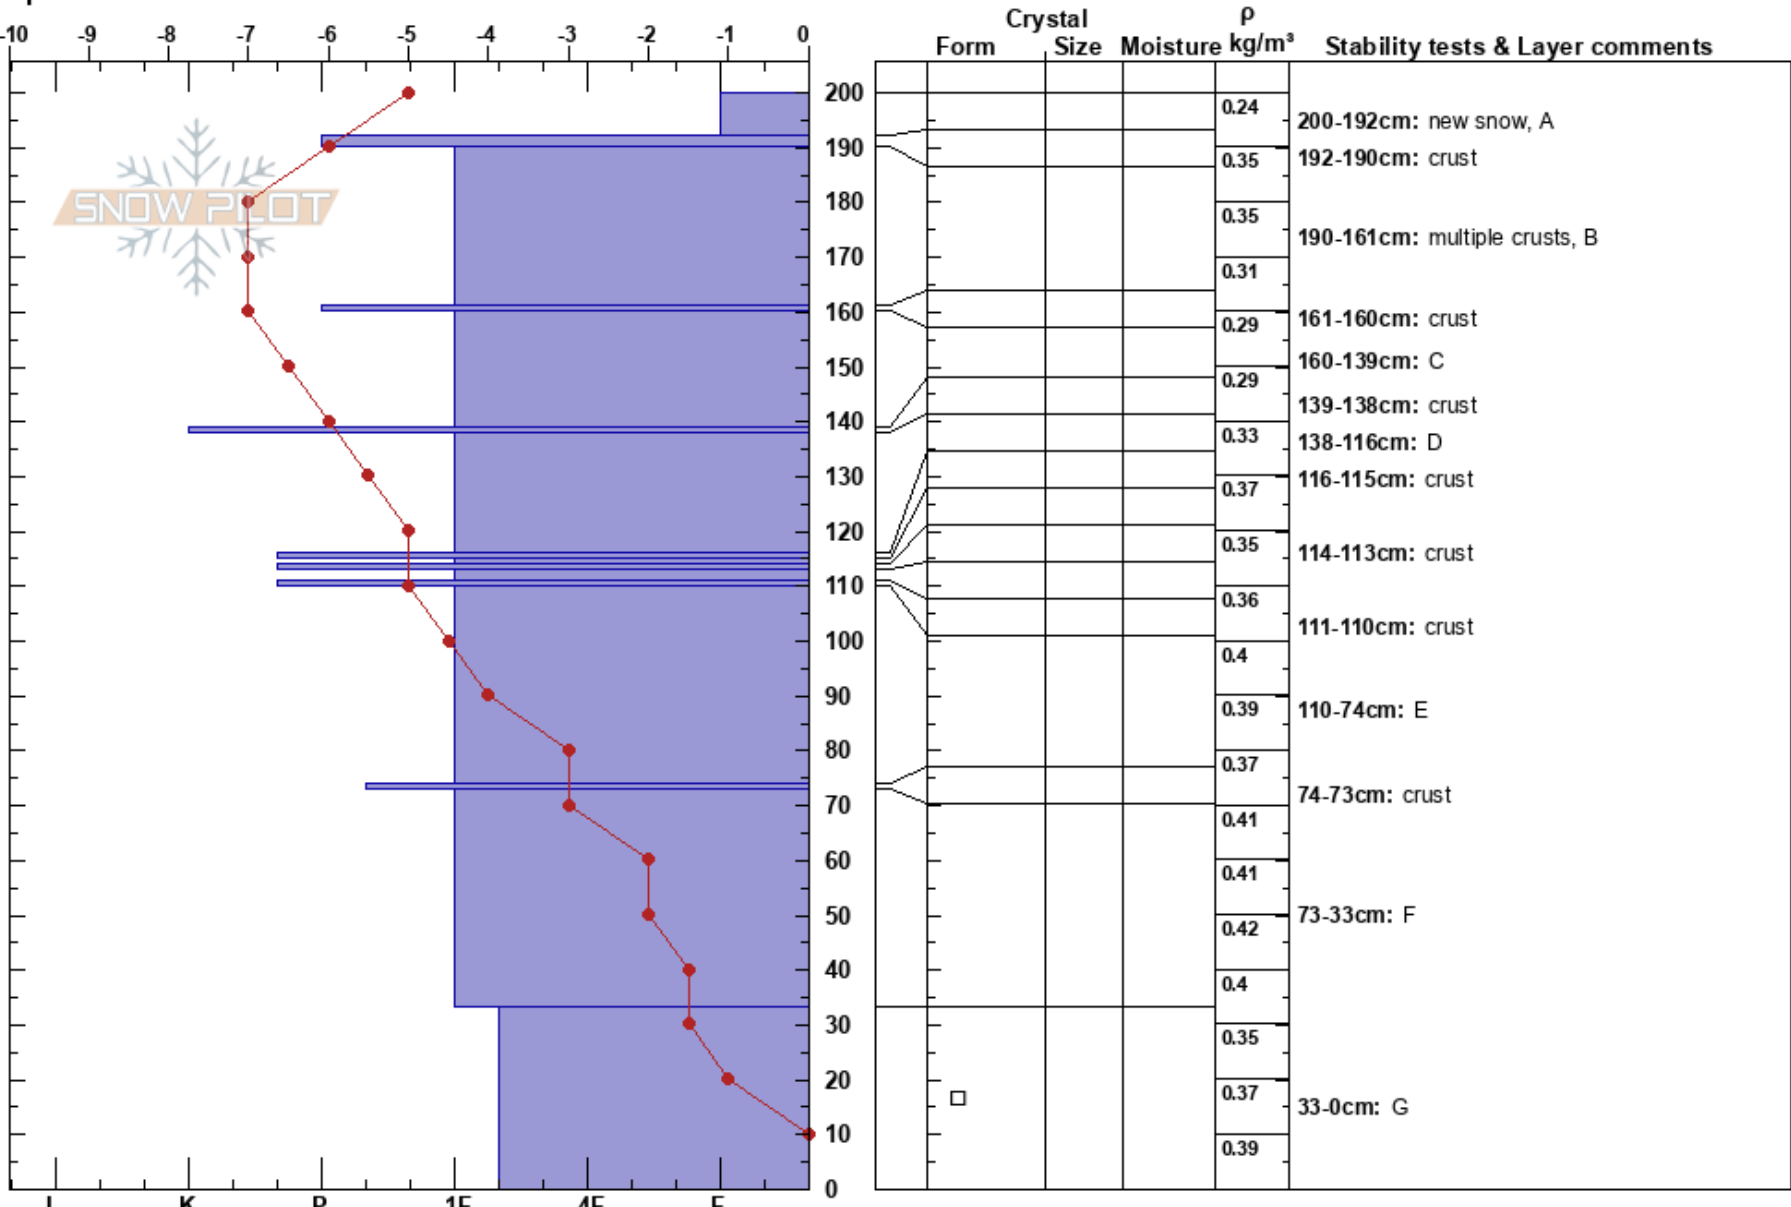

Jan_Snowbird_Open
 Northern Wasatch
 UT
 Elevation: 2794 m
 Aspect: 257°
 Specifics:

Baylee Olds
 01/21/2022 - 1:00pm
 Co-ord: 40.56911N, -111.65843W
 Slope Angle: 8°
 Wind Loading:

Stability:
 Air Temperature:
 Sky Cover:
 Precipitation:
 Wind:

HS:200
 Layer Notes:
 200-192cm: new snow, A
 192-190cm: crust
 190-161cm: multiple crusts, B
 161-160cm: crust
 160-139cm: C
 [More Layer Comments below]

Notes: . Additional Layer Comments: 138-139cm: crust; 116-138cm: D; 115-116cm: crust; 113-114cm: crust; 110-111cm: crust; 74-110cm: E; 73-74cm: crust; 33-73cm: F; 0-33cm: G;