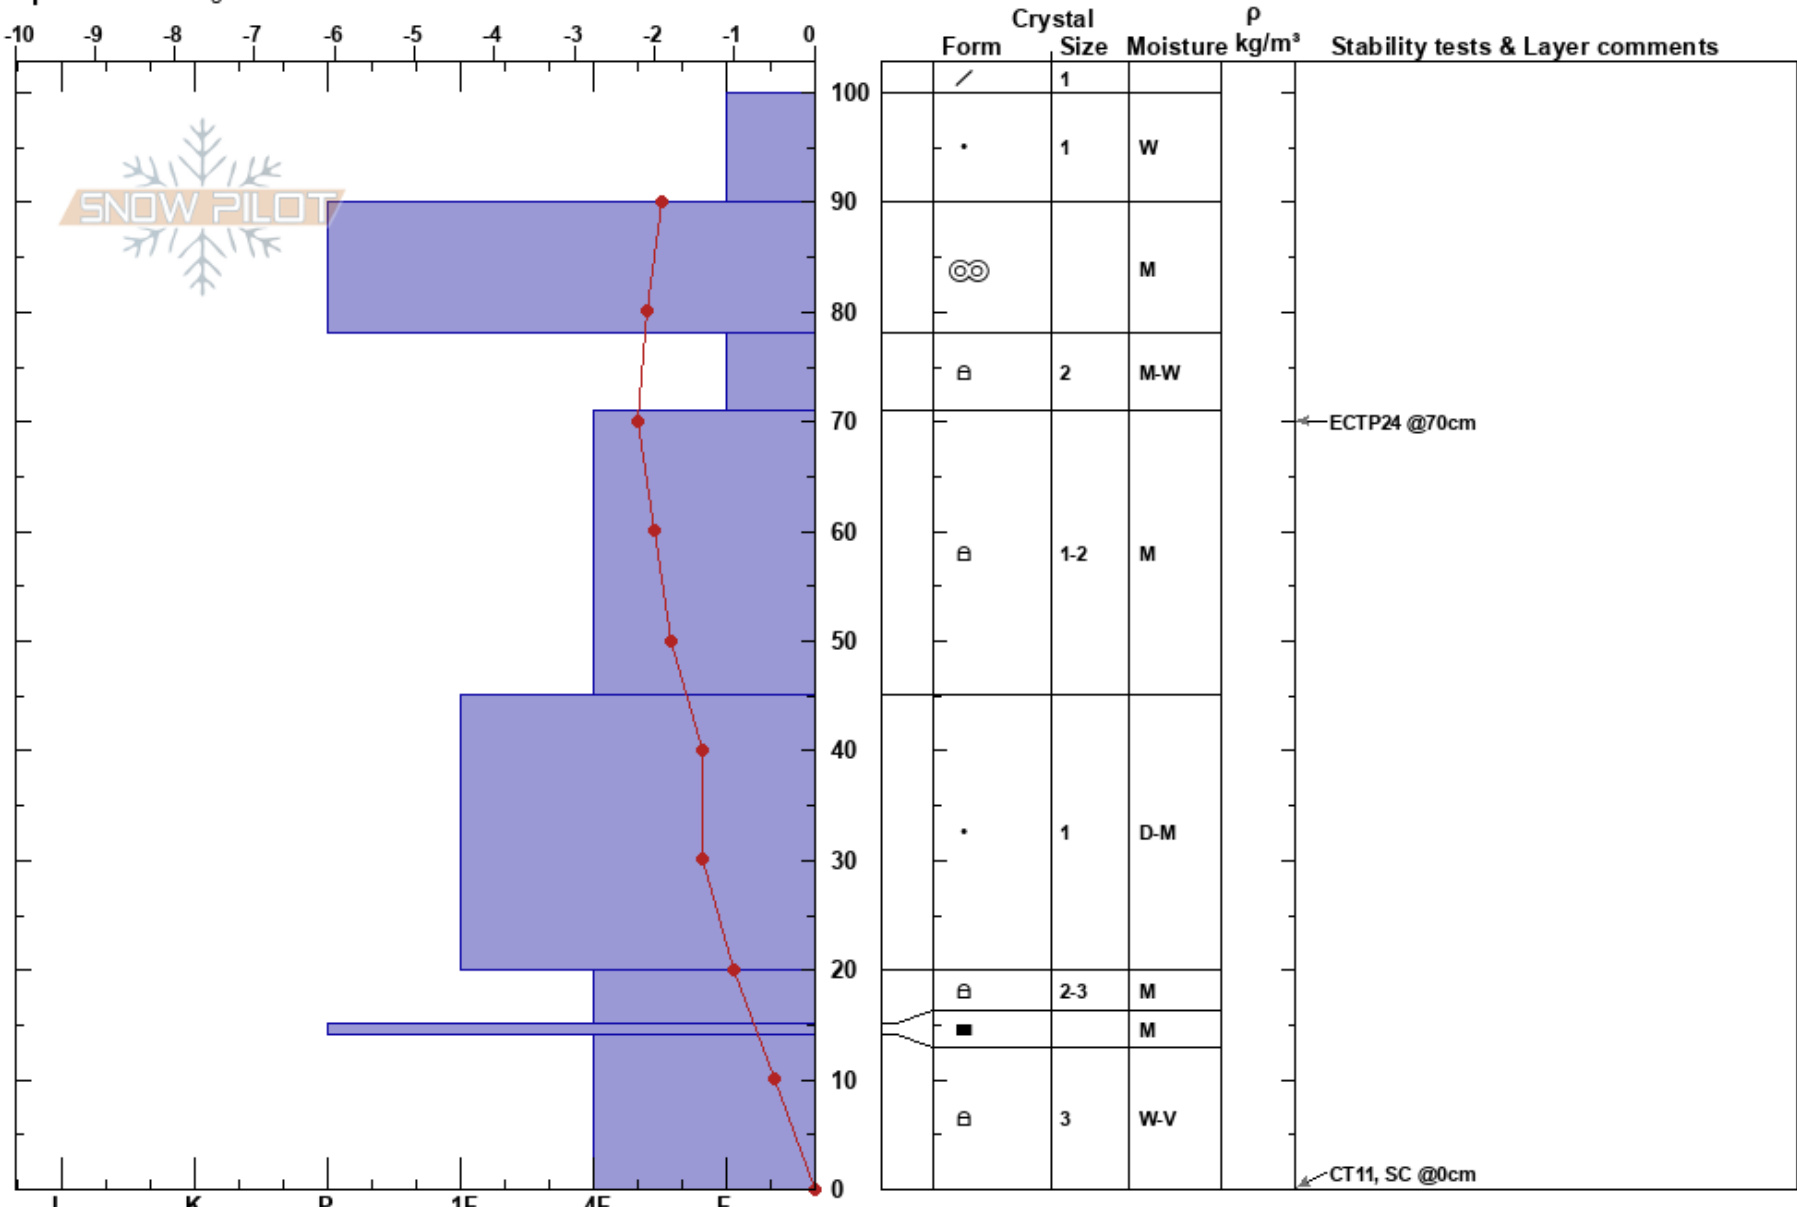

Raven  
 Monashee  
 BC  
 Elevation: 1400 m  
 Aspect: SE  
 Specifics: Pit dug in a Ski Area

Olivier Fecteau  
 13/03/2022 - 11:30  
 Co-ord: 50.39101N, -119.03472E  
 Slope Angle: 32°  
 Wind Loading: yes

Stability: **HS: 100**  
 Air Temperature: 1°C **PF: 20** 14-0cm: Problematic layer  
 Sky Cover: X **PS: 15**  
 Precipitation: NO  
 Wind: SW Light Breeze

**Notes:** Skier compacted, sun effect, wind exposure, Alder at the bottom of the pit. All snow is very wet and so is the ground. The ground temp is +0.8.