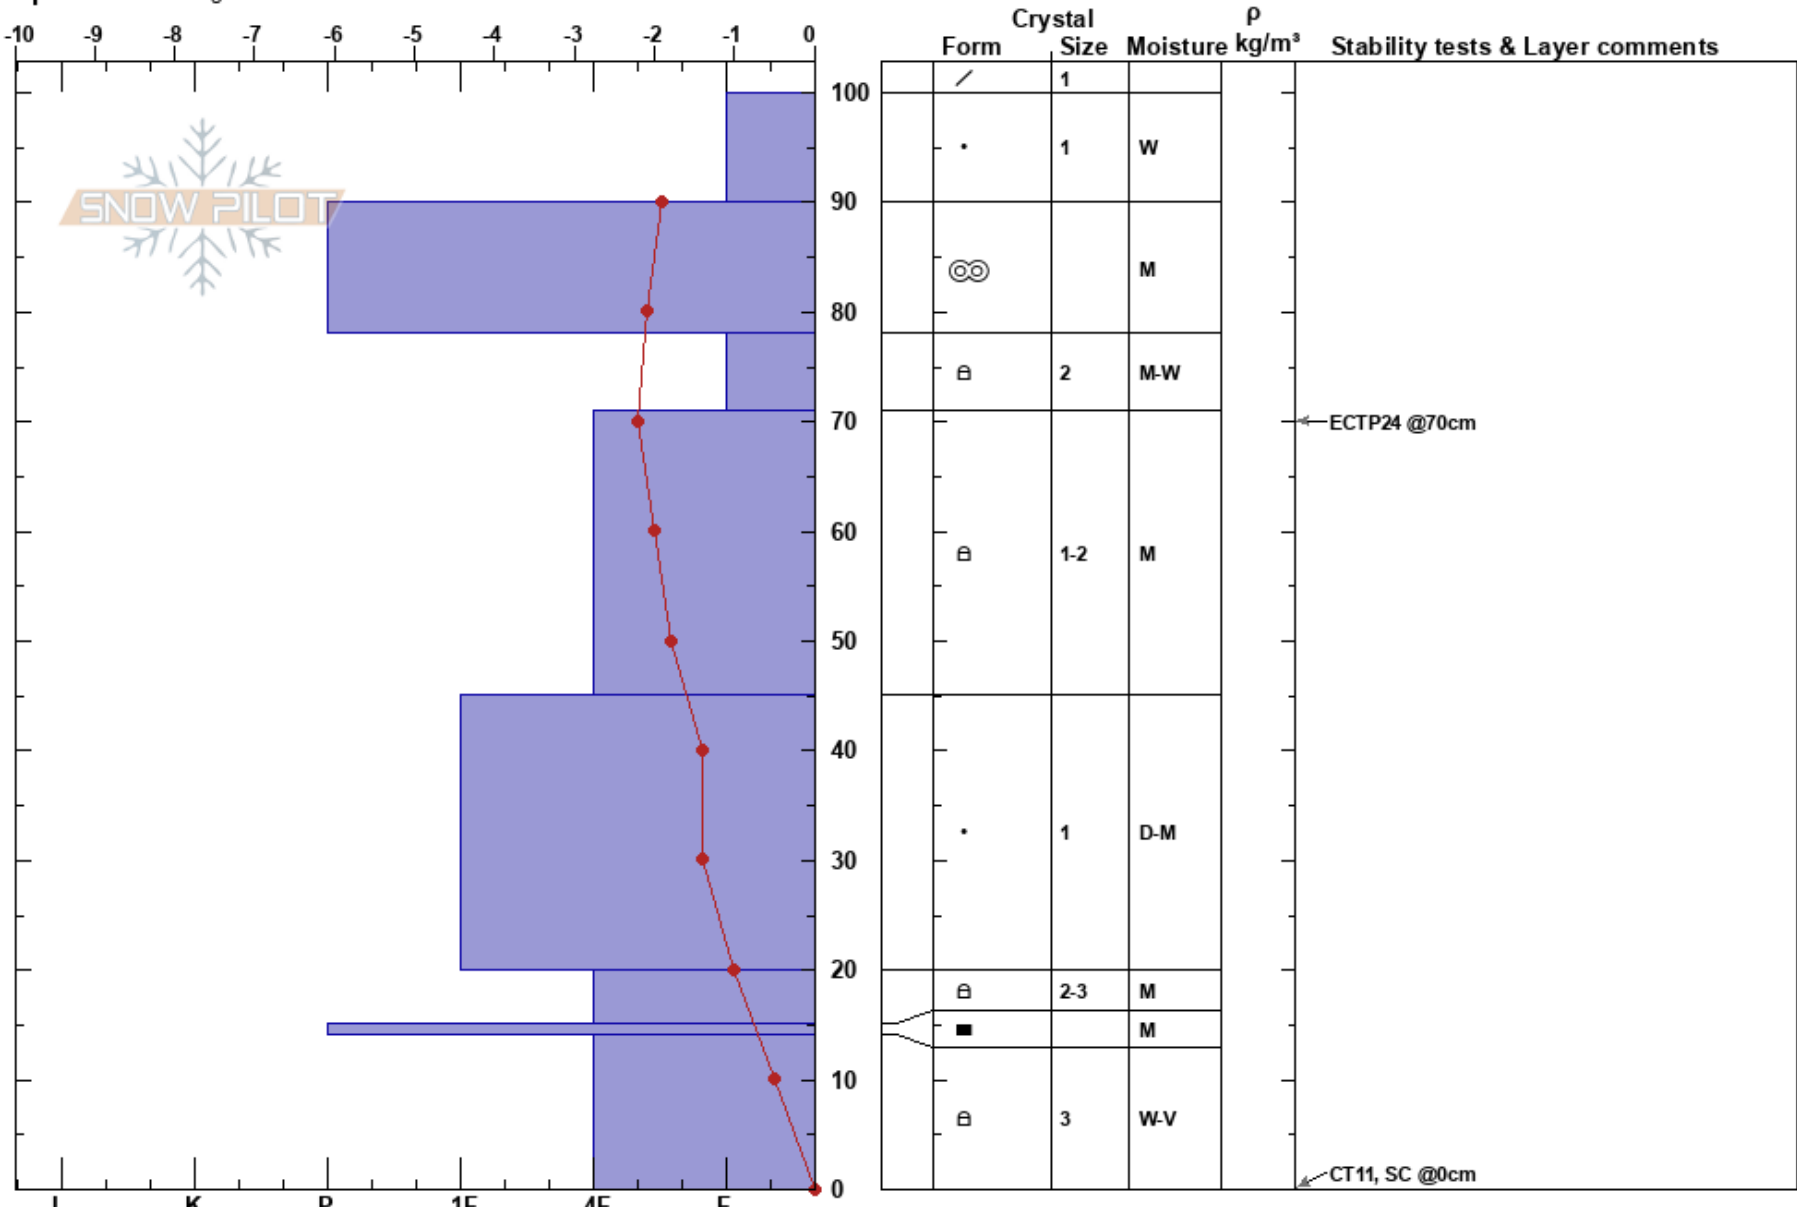

Raven
 Monashee
 BC
 Elevation: 1400 m
 Aspect: SE
 Specifics: Pit dug in a Ski Area

Olivier Fecteau
 13/03/2022 - 11:30
 Co-ord: 50.39101N, -119.03472E
 Slope Angle: 32°
 Wind Loading: yes

Stability: **HS: 100**
 Air Temperature: 1°C **PF: 20** 14-0cm: Problematic layer
 Sky Cover: X **PS: 15**
 Precipitation: NO
 Wind: SW Light Breeze

Notes: Skier compacted, sun effect, wind exposure, Alder at the bottom of the pit. All snow is very wet and so is the ground. The ground temp is +0.8.