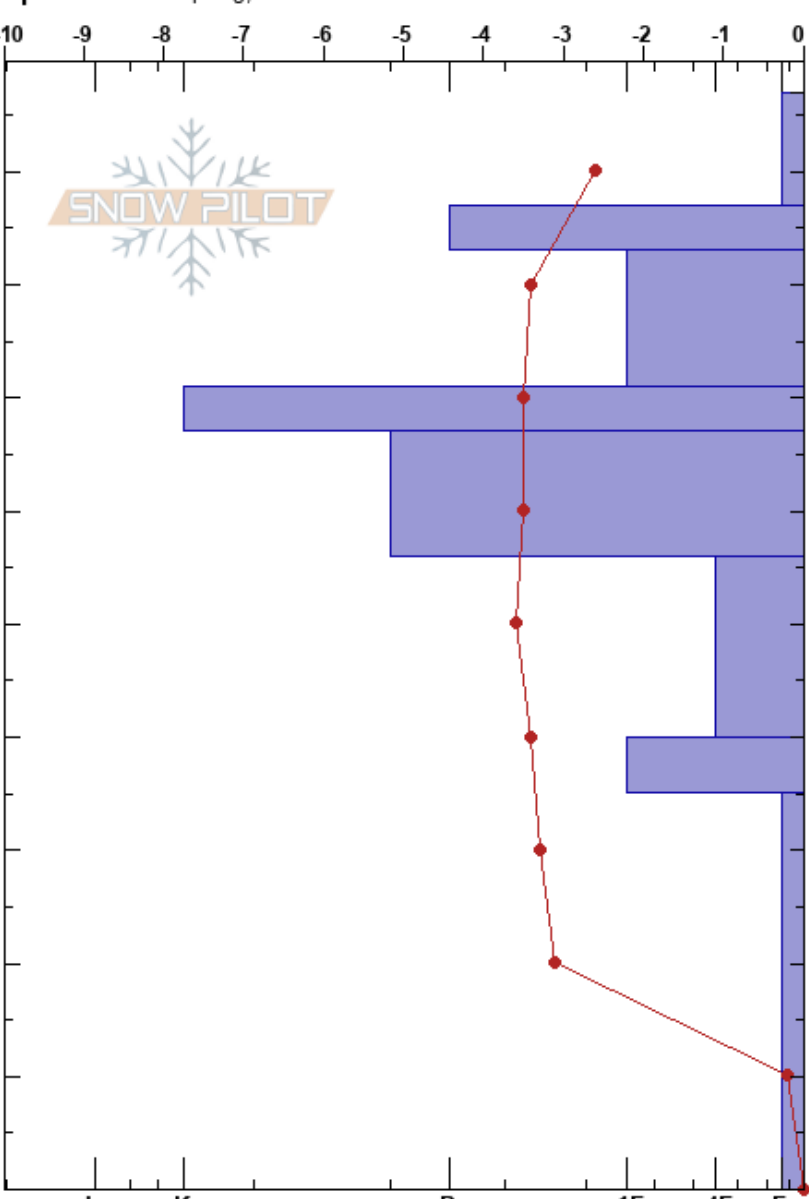

Pyhäkuru North bowl

Arto Härmäläinen

14/03/2022 - 13:00

Finland

Co-ord: 68.08013N, 24.06804E

Elevation: 677 m

Slope Angle: 24°

Aspect: E

Wind Loading: previous

Specifics: Collapsing, localized

Stability:

HS: 97

Layer Notes:

Air Temperature: 0.2°C

PF: 15

35-0cm: Problematic layer

Sky Cover: BKN

PS: 6

Precipitation: NO

Wind: SW Light Breeze

Form	Crystal		Moisture	ρ kg/m ³	Stability tests & Layer comments
	Size				
V (●)	30	(1)			
⊙⊙	1.5				
●	2-3				
■	4				
·	0.5				
□	2-3				
⊙⊙	3				← CTV, SC @35cm ← CT20 @35cm
^	3-5				
					← ECTX