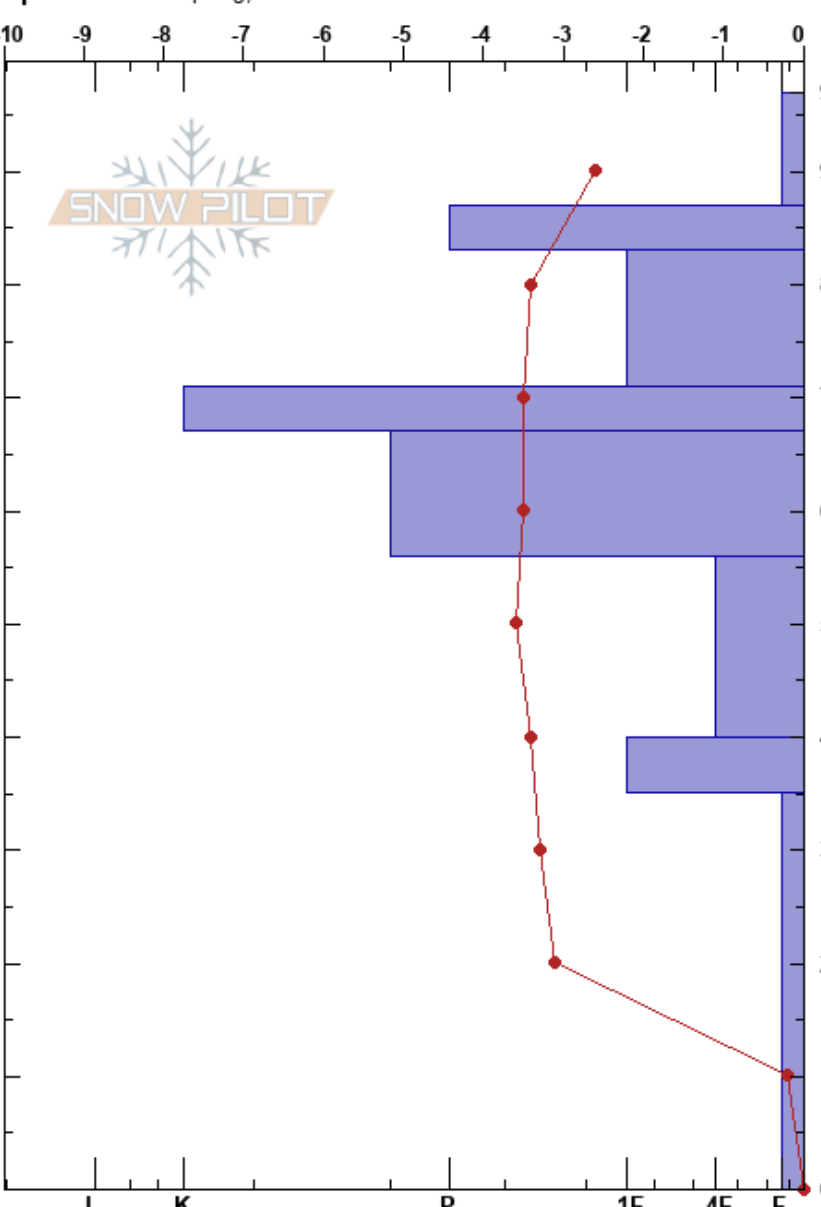

Pyhäkuru North bowl

Arto Härmäläinen

14/03/2022 - 13:00

Finland

Co-ord: 68.08013N, 24.06804E

Elevation: 677 m

Slope Angle: 24°

Aspect: E

Wind Loading: previous

Specifics: Collapsing, localized

Stability:

HS:97

Layer Notes:

Air Temperature: 0.2°C

PF: 15

35-0cm: Problematic layer

Sky Cover: BKN

PS: 6

Precipitation: NO

Wind: SW Light Breeze

Form	Crystal		Moisture	ρ kg/m ³	Stability tests & Layer comments
	Size				
V (●)	30	(1)			
⊙⊙	1.5				
●	2-3				
■	4				
·	0.5				
□	2-3				
⊙⊙	3				← CTV, SC @35cm ← CT20 @35cm
^	3-5				
					← ECTX