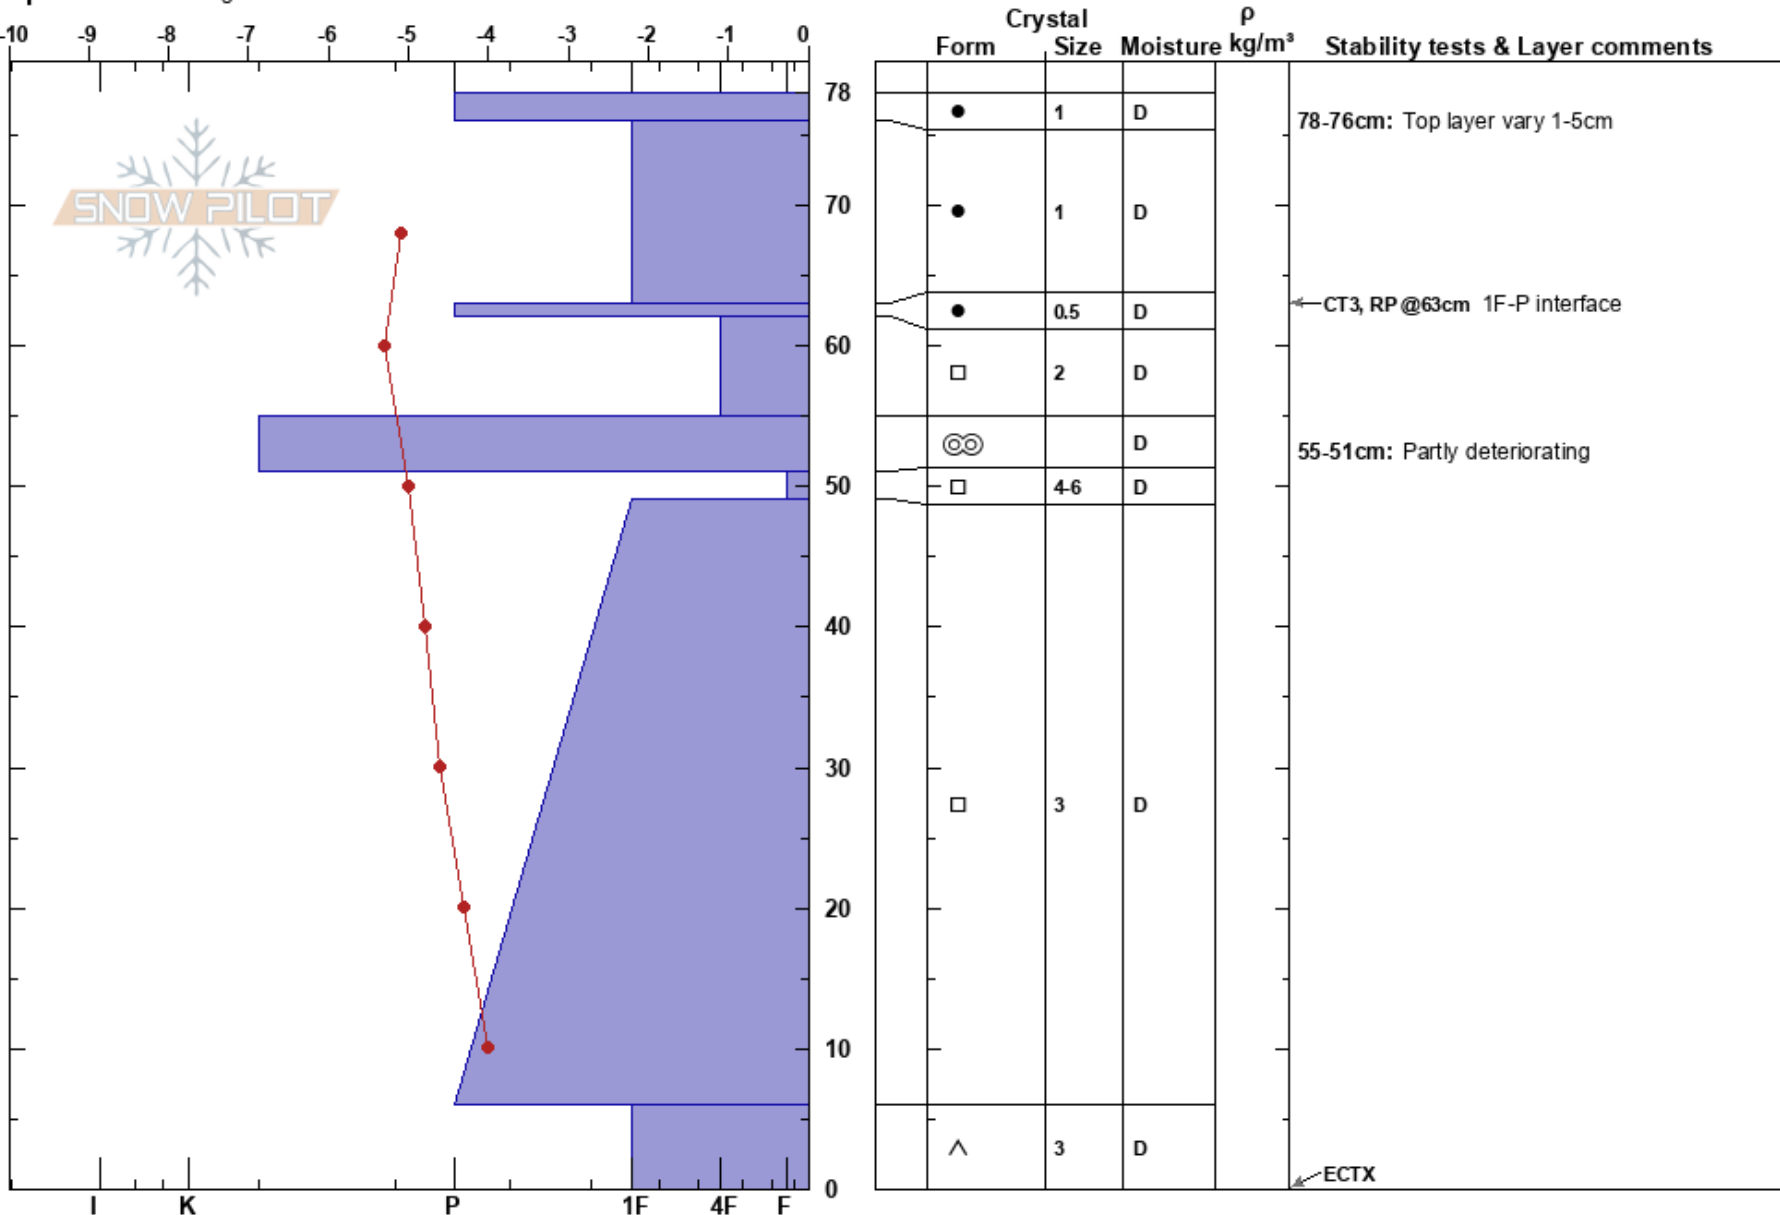

Nuolja NE
 Abisko
 Sweden
 Elevation: 955 m
 Aspect: E
 Specifics: Cracking

Mikaela Mirsch
 14/03/2022 - 13:00
 Co-ord: 34W 406140E 7585220N
 Slope Angle: 22°
 Wind Loading: previous

Stability: **Air Temperature:** -0.1°C **HS:** 78
Sky Cover: SCT **PF:** 10
Precipitation: NO
Wind: W Light Breeze

Layer Notes:
 78-76cm: Top layer vary 1-5cm
 76-63cm: Problematic layer
 55-51cm: Partly deteriorating

Notes: Just below ridge, indirect sun, BC close to ski area