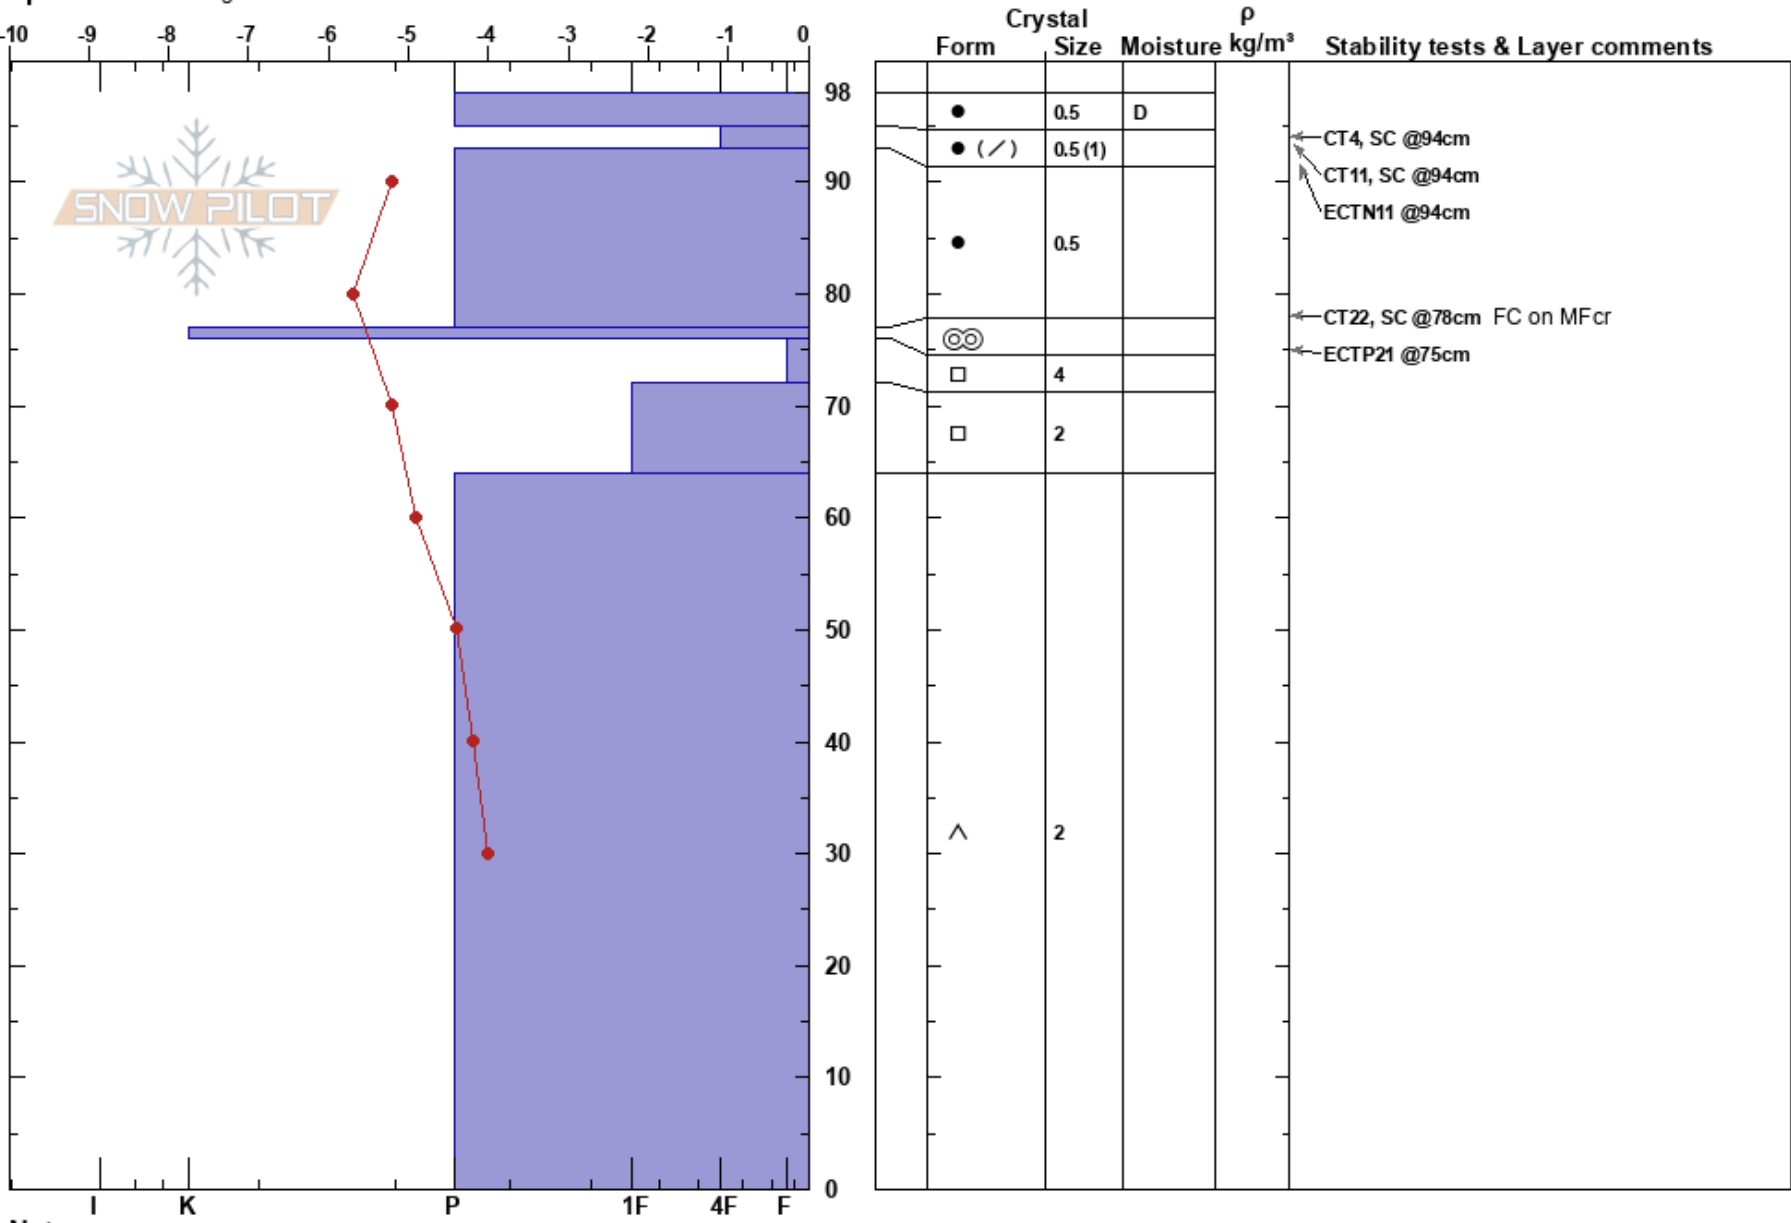

Nuolja NE
 Abisko
 Sweden
 Elevation: 951 m
 Aspect: NE
 Specifics: Cracking

Sami Suhonen
 14/03/2022 - 12:00
 Co-ord: 34W 406128E 7585175N
 Slope Angle: 21°
 Wind Loading: previous

Stability: **HS:98**
 Air Temperature: 0.1°C PF: 10 95-93cm: Problematic layer
 Sky Cover: FEW
 Precipitation: NO
 Wind: SW Calm

Notes: Site above ski area below ridge feature. RD on MFcr observed but some areas FC found also above MFcr. This FC on MFcr showed result in one CT.