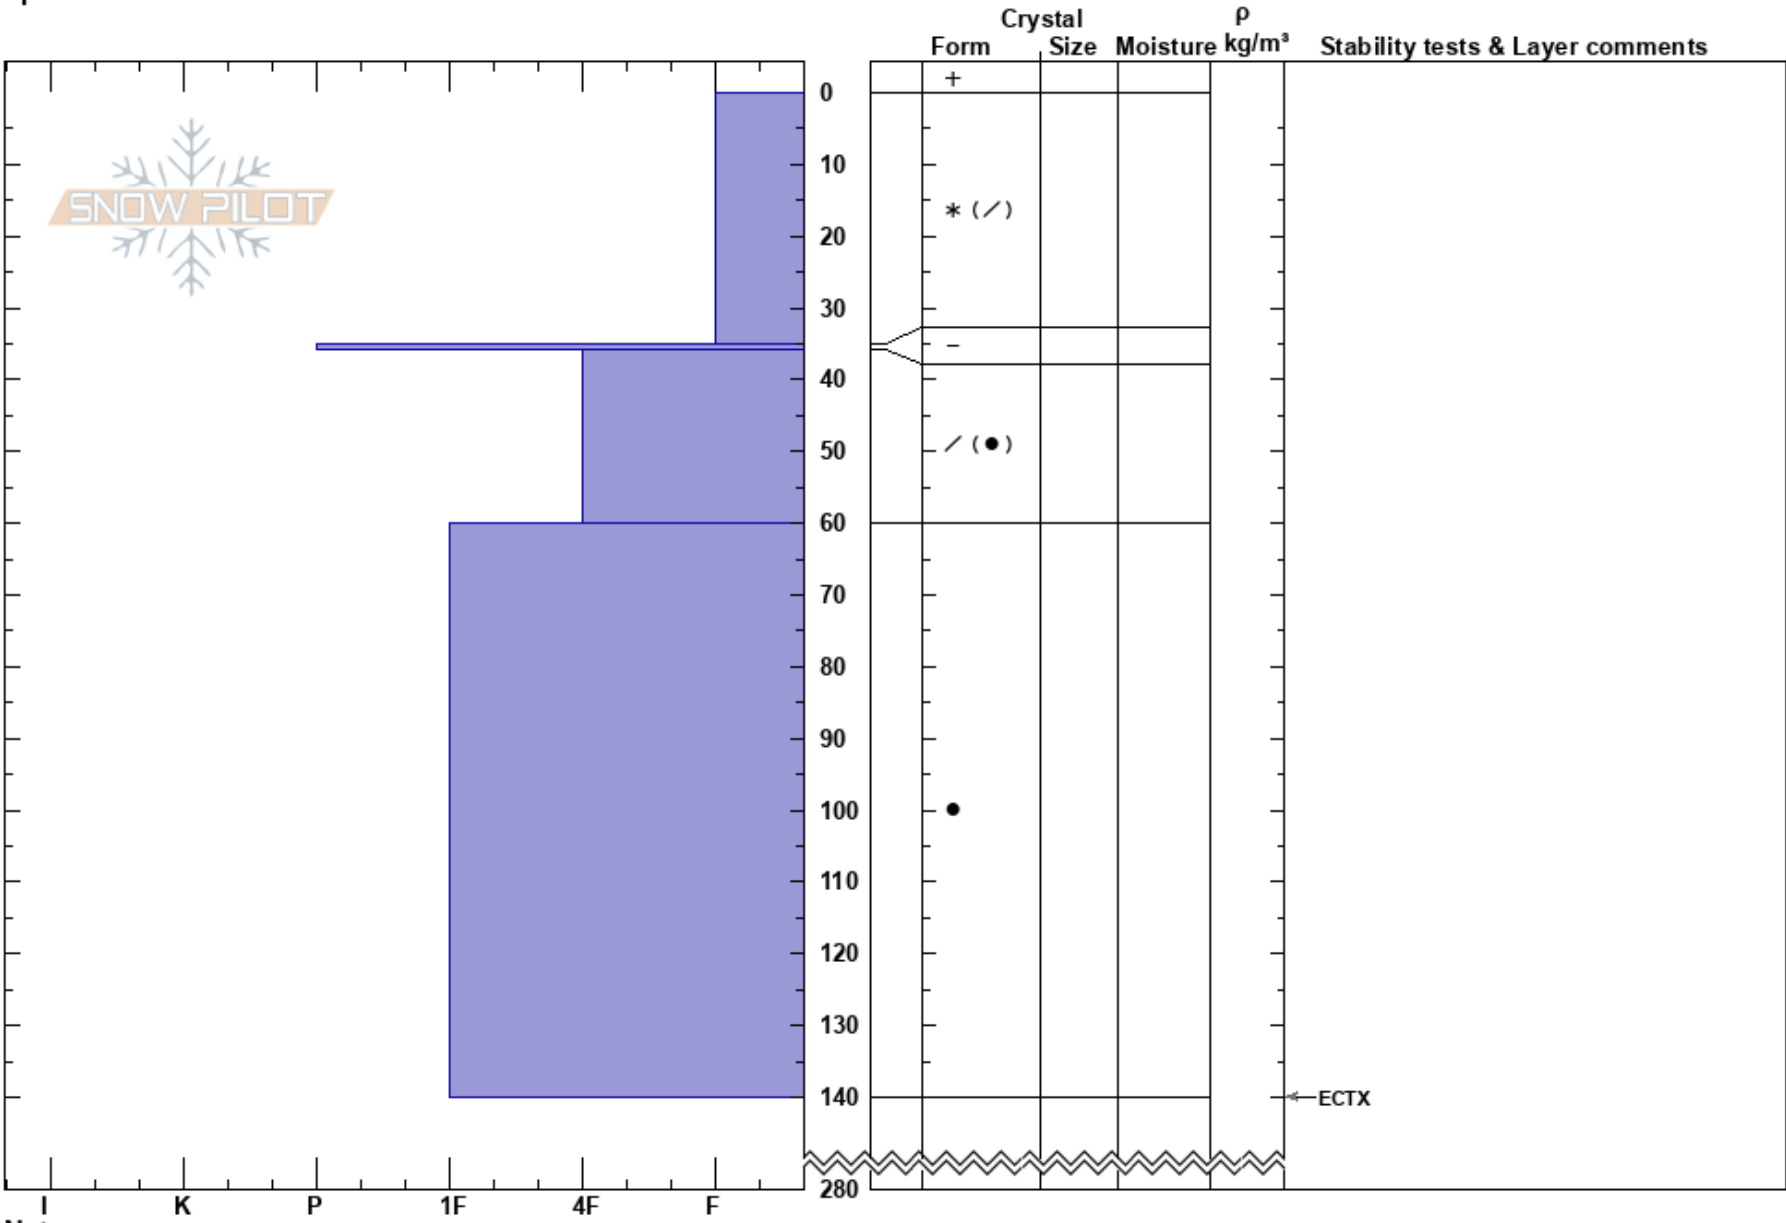

Montrachet North
 Tordrillo Range
 AK
 Elevation: 3913 ft
 Aspect: 30°
 Specifics:

Wes Wylie
 03/13/2022 - 11:50am
 Co-ord: 61.41487N, -151.99272W
 Slope Angle:
 Wind Loading: previous

Stability:
 Air Temperature: -8°C
 Sky Cover: SCT
 Precipitation: NO
 Wind: N Light Breeze

HS:280
 PF: 40 0-35cm: Problematic layer
 PS: 15

Notes: