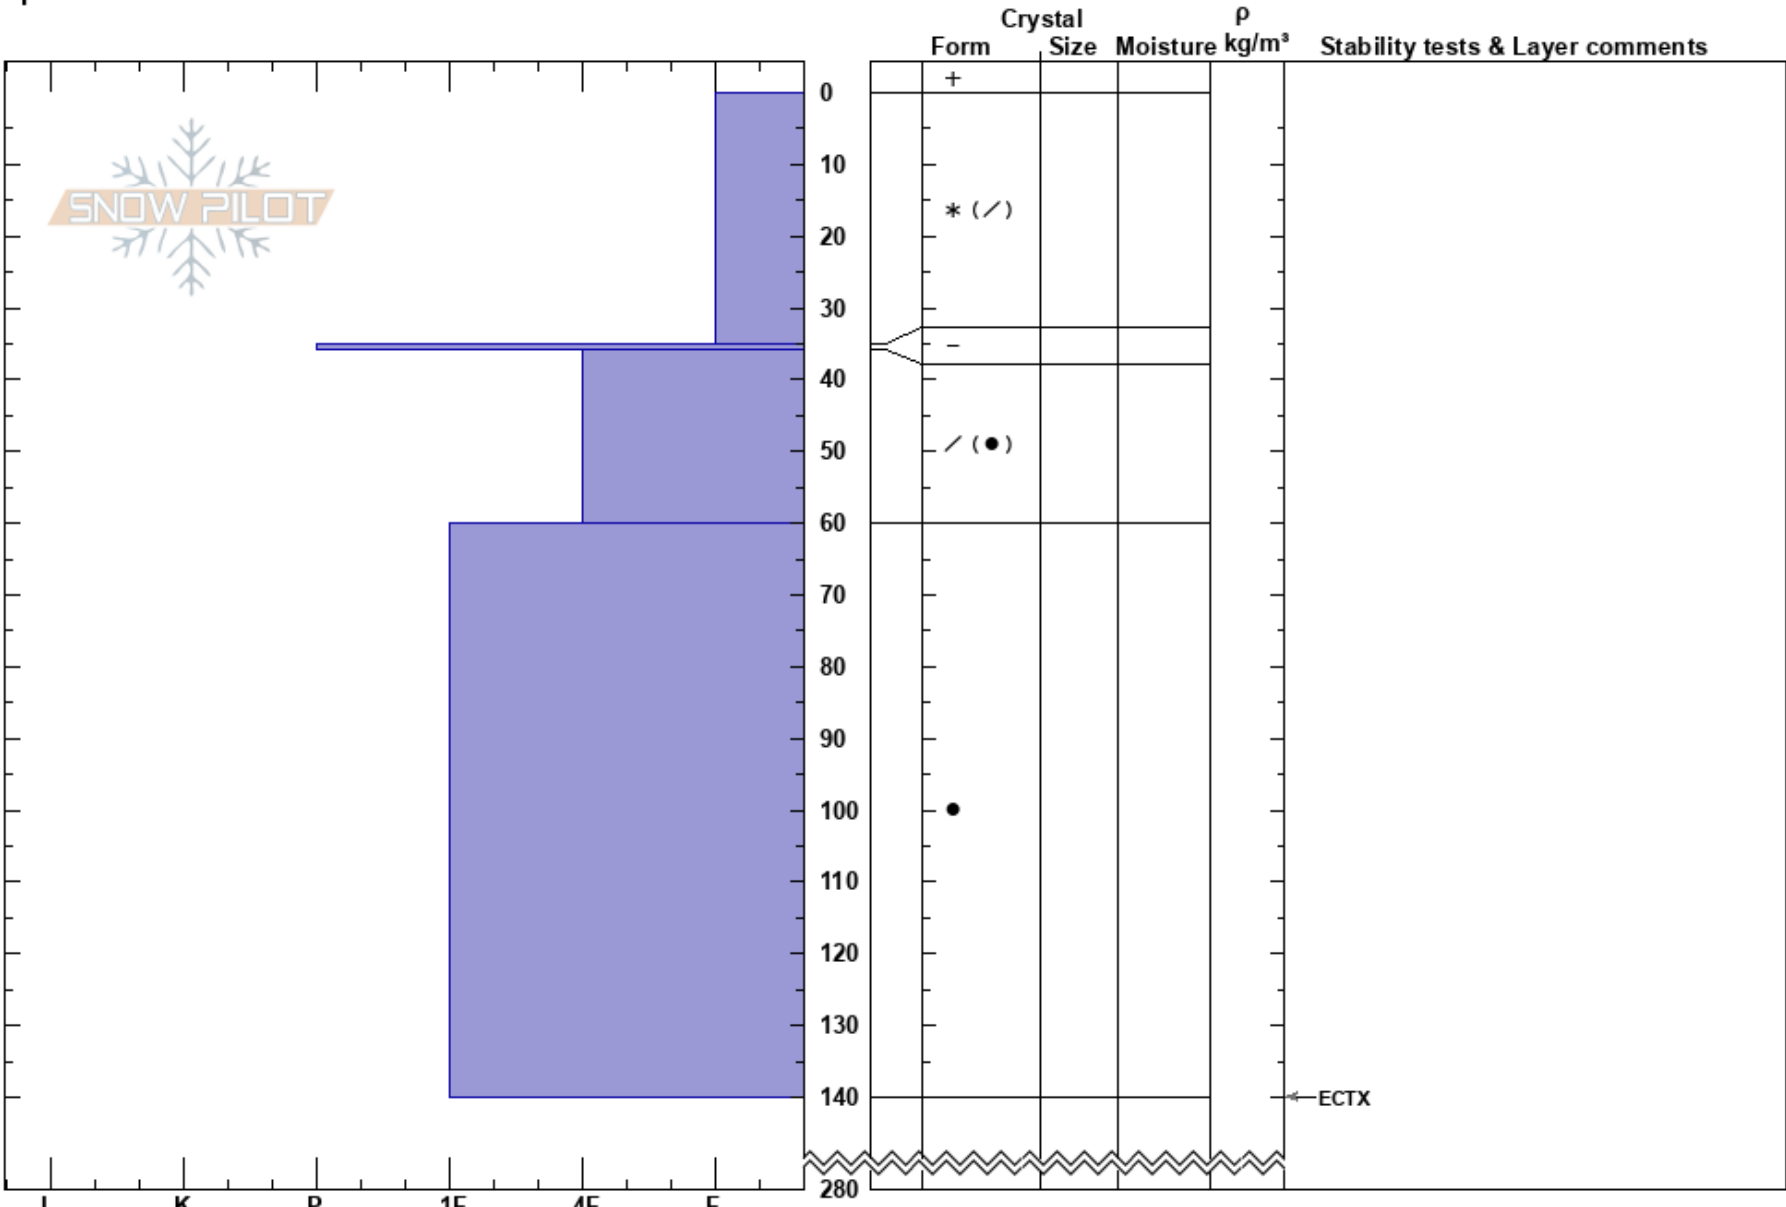

Montrachet North
 Tordrillo Range
 AK
 Elevation: 3913 ft
 Aspect: 30°
 Specifics:

Wes Wylie
 03/13/2022 - 11:50am
 Co-ord: 61.41487N, -151.99272W
 Slope Angle:
 Wind Loading: previous

Stability:
 Air Temperature: -8°C
 Sky Cover: SCT
 Precipitation: NO
 Wind: N Light Breeze

HS:280
 PF: 40 0-35cm: Problematic layer
 PS: 15

Notes: