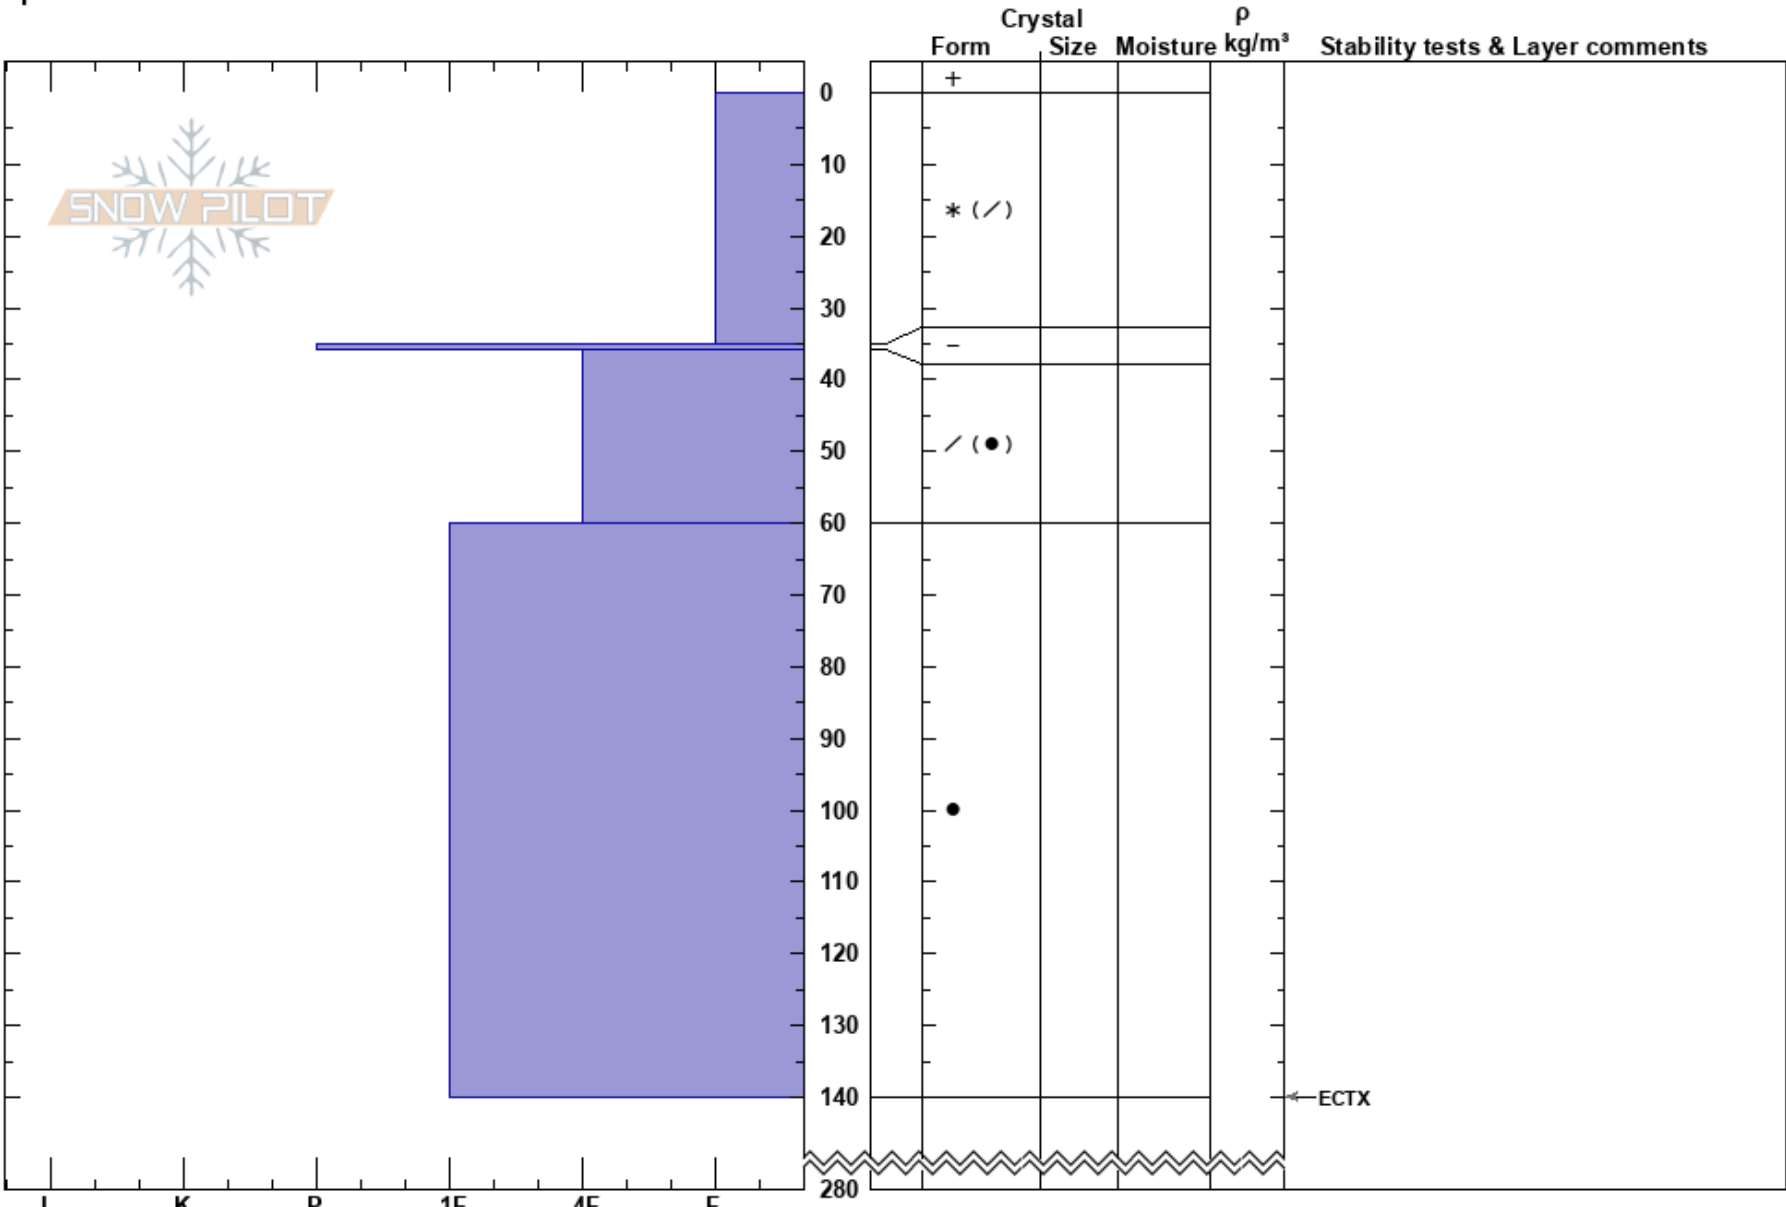

Montrachet North  
 Tordrillo Range  
 AK  
 Elevation: 3913 ft  
 Aspect: 30°  
 Specifics:

Wes Wylie  
 03/13/2022 - 11:50am  
 Co-ord: 61.41487N, -151.99272W  
 Slope Angle:  
 Wind Loading: previous

Stability:  
 Air Temperature: -8°C  
 Sky Cover: SCT  
 Precipitation: NO  
 Wind: N Light Breeze

HS:280  
 PF: 40 0-35cm: Problematic layer  
 PS: 15

Notes: