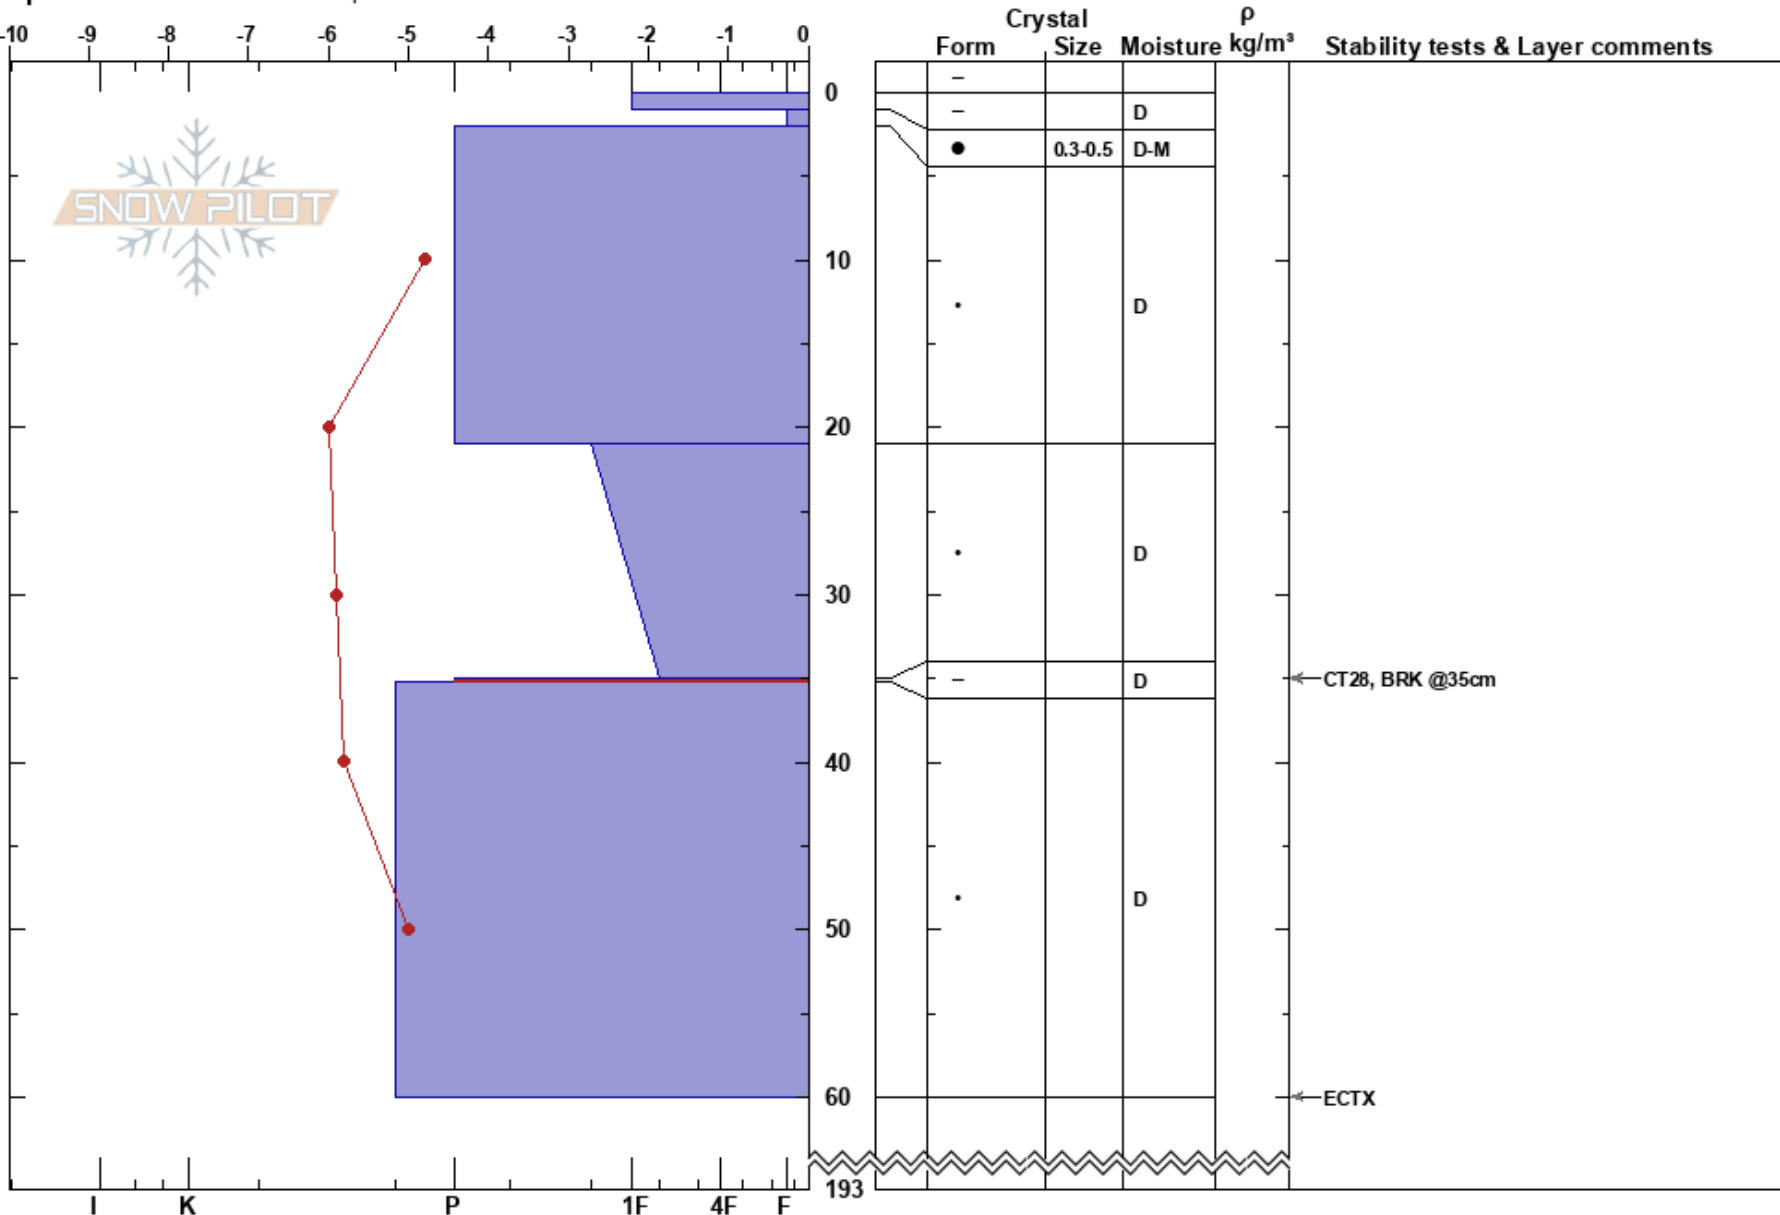

S. Skenören
 Funäsfjällen
 Sweden
Elevation: 1008 m
Aspect: S

John Wilcoxon
 14/03/2022 - 12:15
Co-ord: 33V 360546E 6946149N
Slope Angle: 32°
Wind Loading: yes

Stability: Very Good **HS:** 193 **Layer Notes:**
Air Temperature: -1.4°C **PF:** 10 35-35.2cm: Problematic layer
Sky Cover: FEW
Precipitation: NO
Wind: W Moderate

Specifics: We snowmobiled slope

Notes: OBJ: Temperaturprofil
 Väder: lätt snödrev från V.