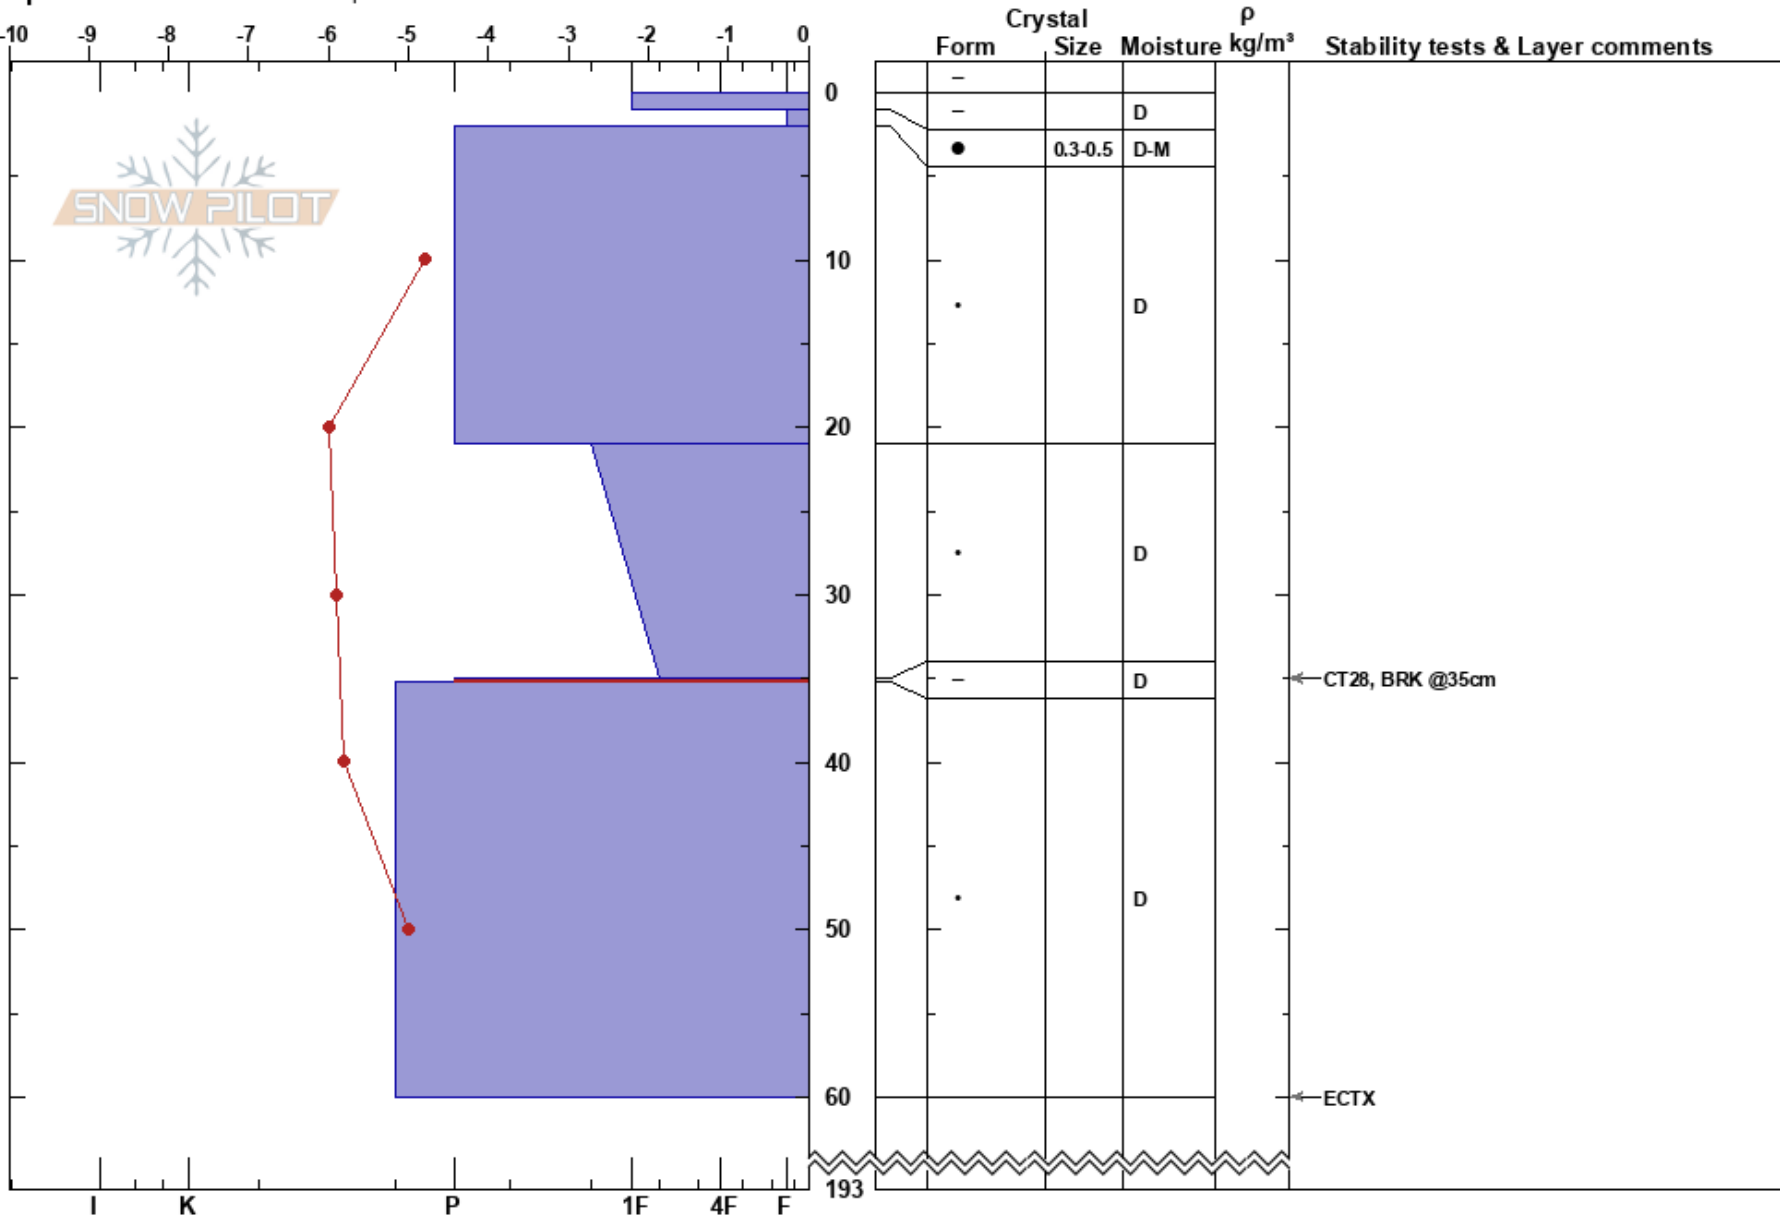

S. Skenören
 Funäsfjällen
 Sweden
Elevation: 1008 m
Aspect: S

John Wilcoxon
 14/03/2022 - 12:15
Co-ord: 33V 360546E 6946149N
Slope Angle: 32°
Wind Loading: yes

Stability: Very Good **HS:** 193 **Layer Notes:**
Air Temperature: -1.4°C **PF:** 10 35-35.2cm: Problematic layer
Sky Cover: FEW
Precipitation: NO
Wind: W Moderate

Specifics: We snowmobiled slope

Notes: OBJ: Temperaturprofil
 Väder: lätt snödröj från V.