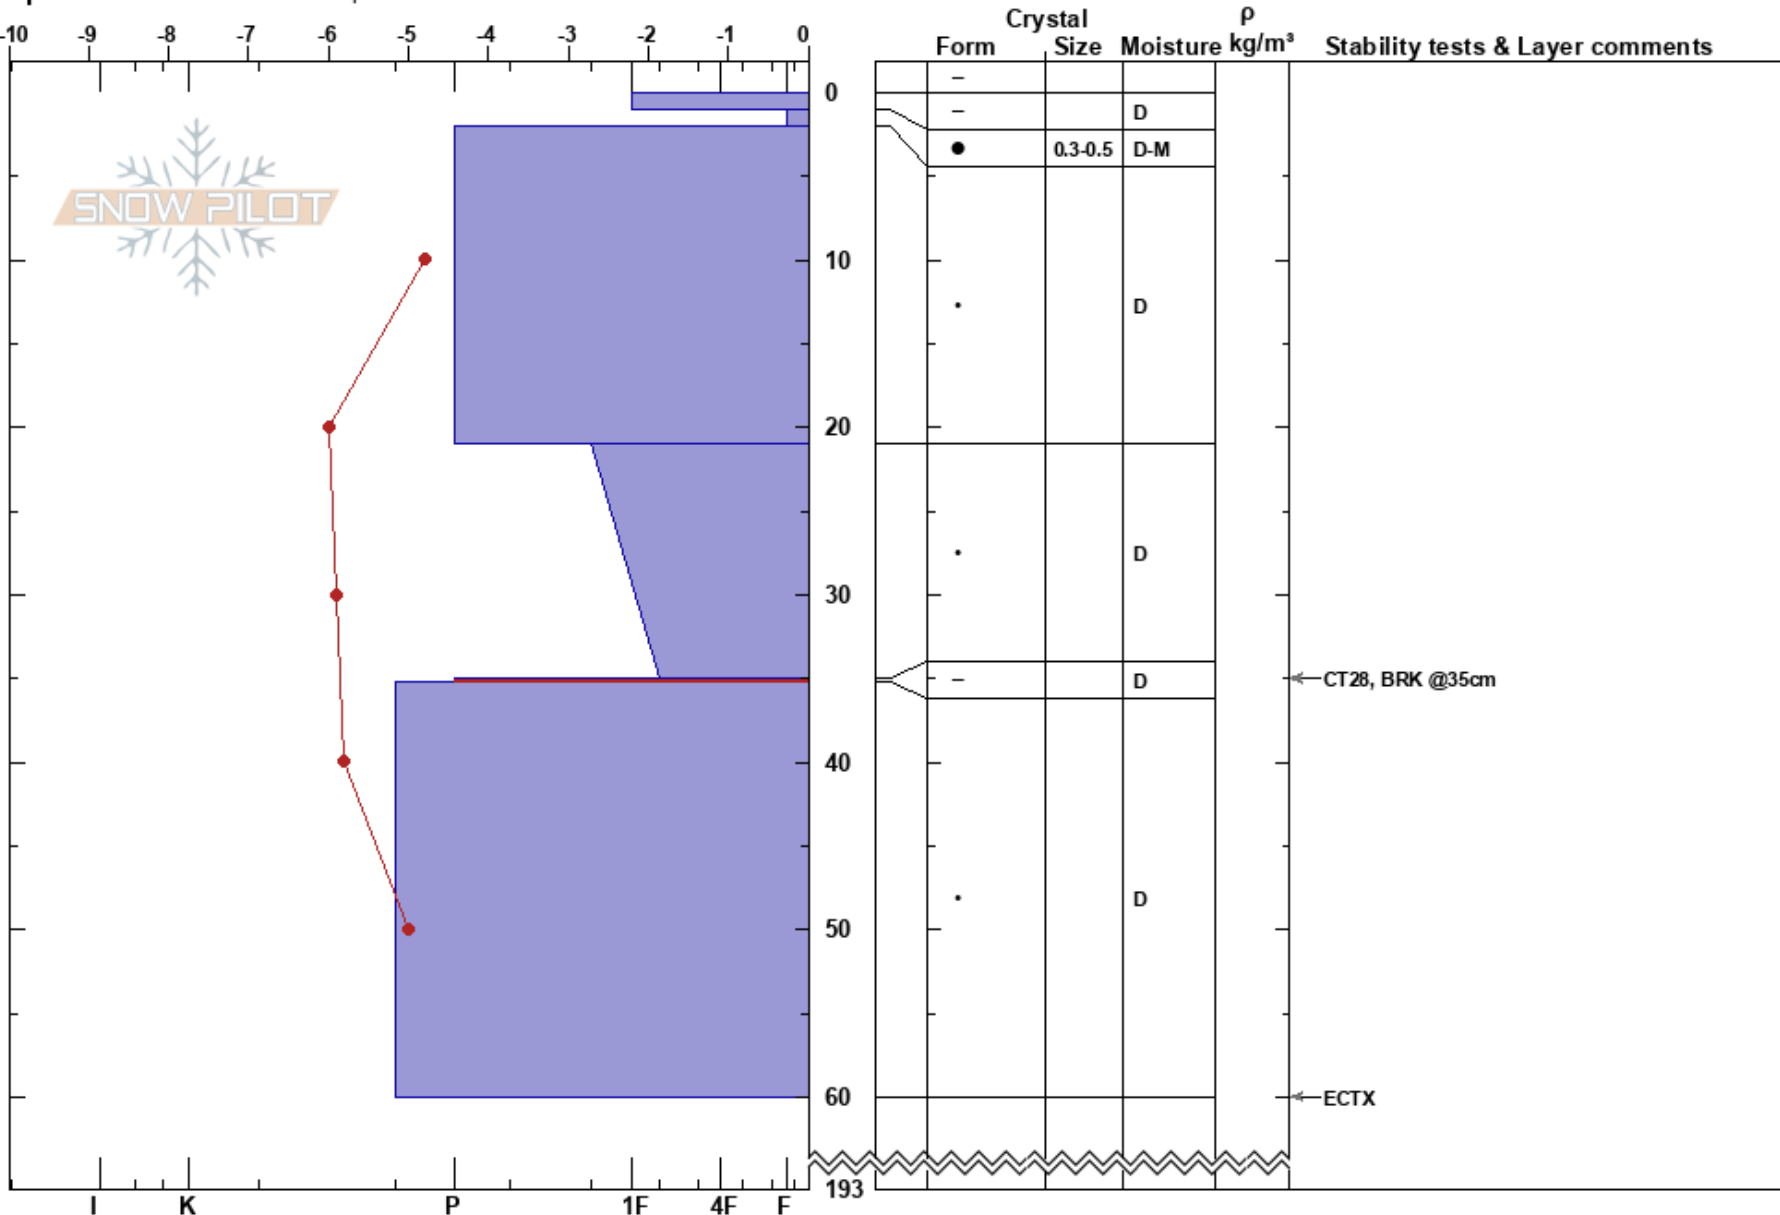

S. Skenören
 Funäsfjällen
 Sweden
Elevation: 1008 m
Aspect: S

John Wilcoxon
 14/03/2022 - 12:15
Co-ord: 33V 360546E 6946149N
Slope Angle: 32°
Wind Loading: yes

Stability: Very Good **HS:** 193 **Layer Notes:**
Air Temperature: -1.4°C **PF:** 10 35-35.2cm: Problematic layer
Sky Cover: FEW
Precipitation: NO
Wind: W Moderate

Specifics: We snowmobiled slope

Notes: OBJ: Temperaturprofil
 Väder: lätt snödräv från V.