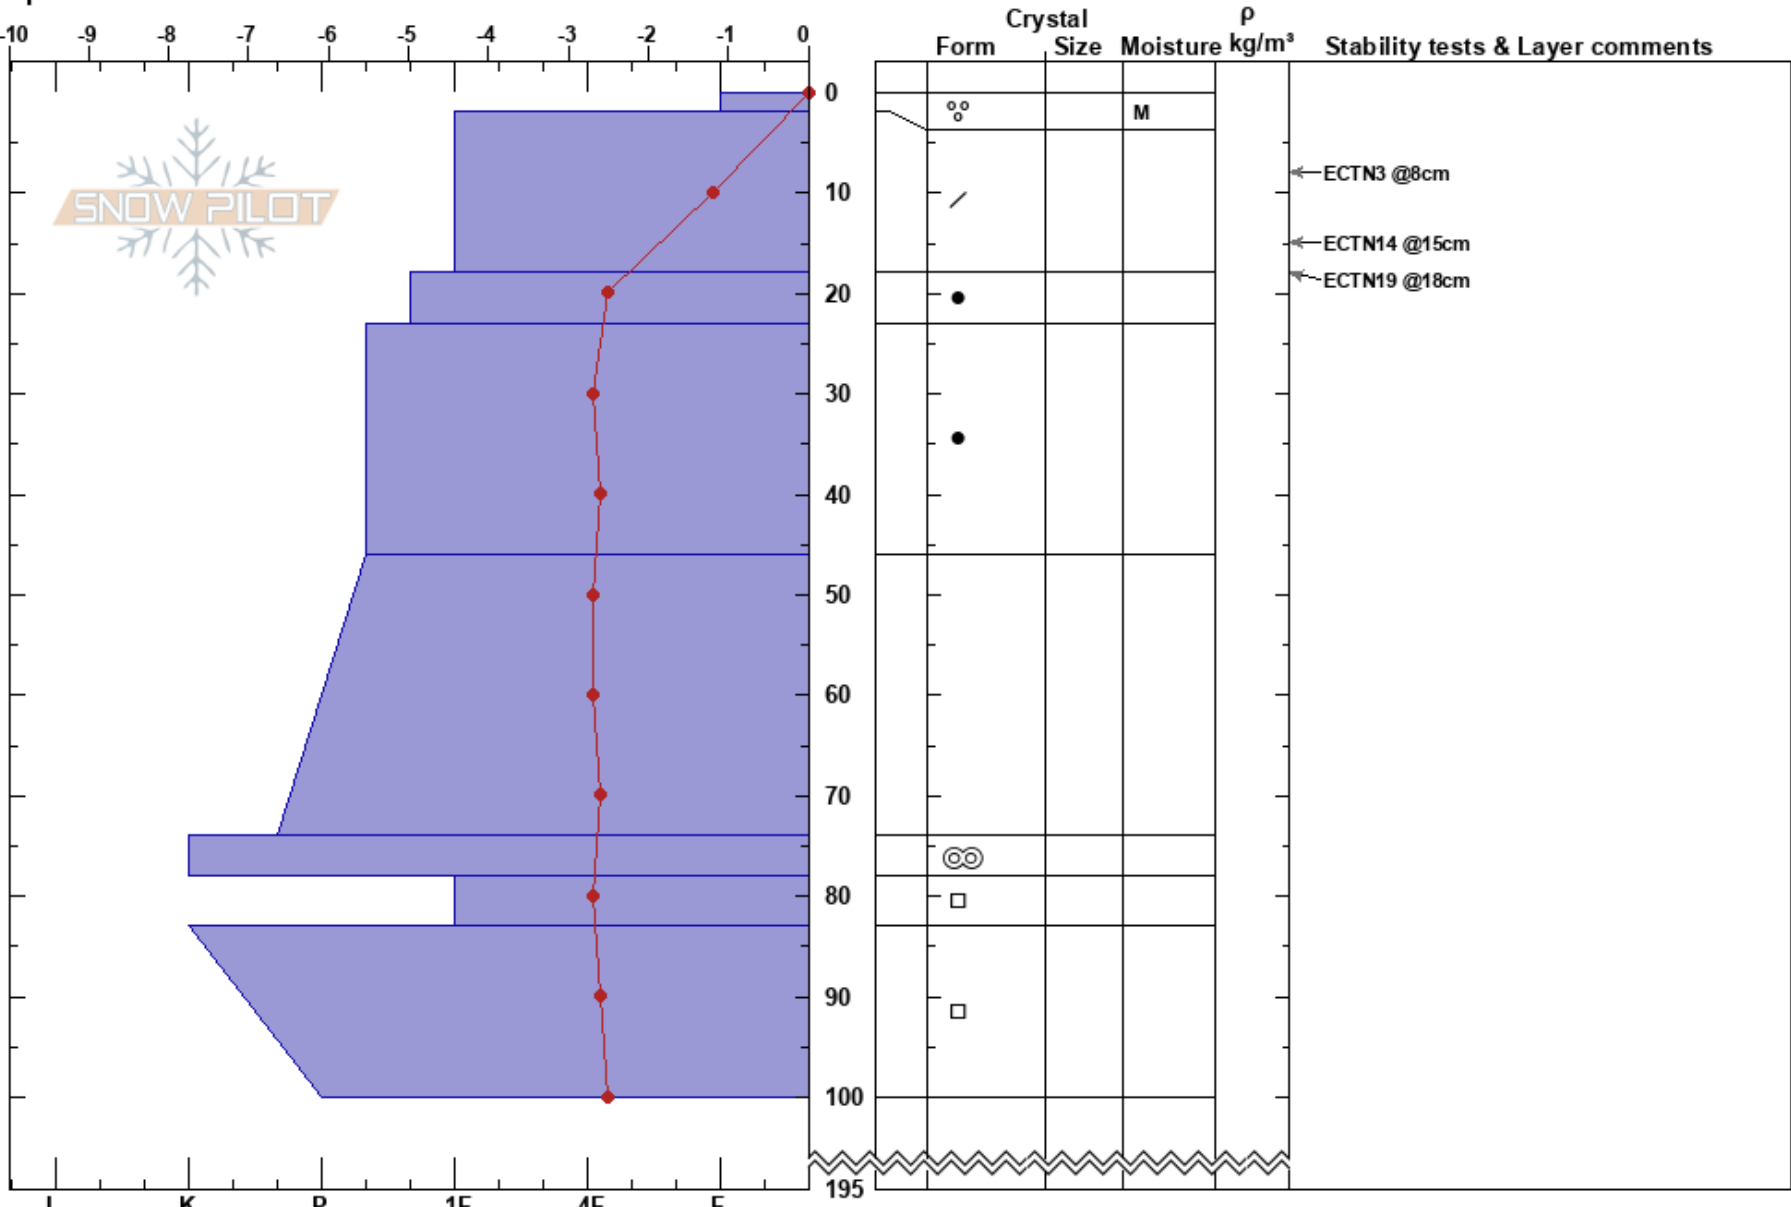

Brakkon 1026
 Västra Vindelfjällen
 Sweden
Elevation: 1026 m
Aspect: 126°
Specifics:

Sam Hedman
 14/03/2022 - 11:30
Co-ord:
Slope Angle: 30°
Wind Loading: no

Stability: **HS:** 195 **Layer Notes:**
Air Temperature: 7°C
Sky Cover: CLR
Precipitation: NO
Wind: NW Light Breeze