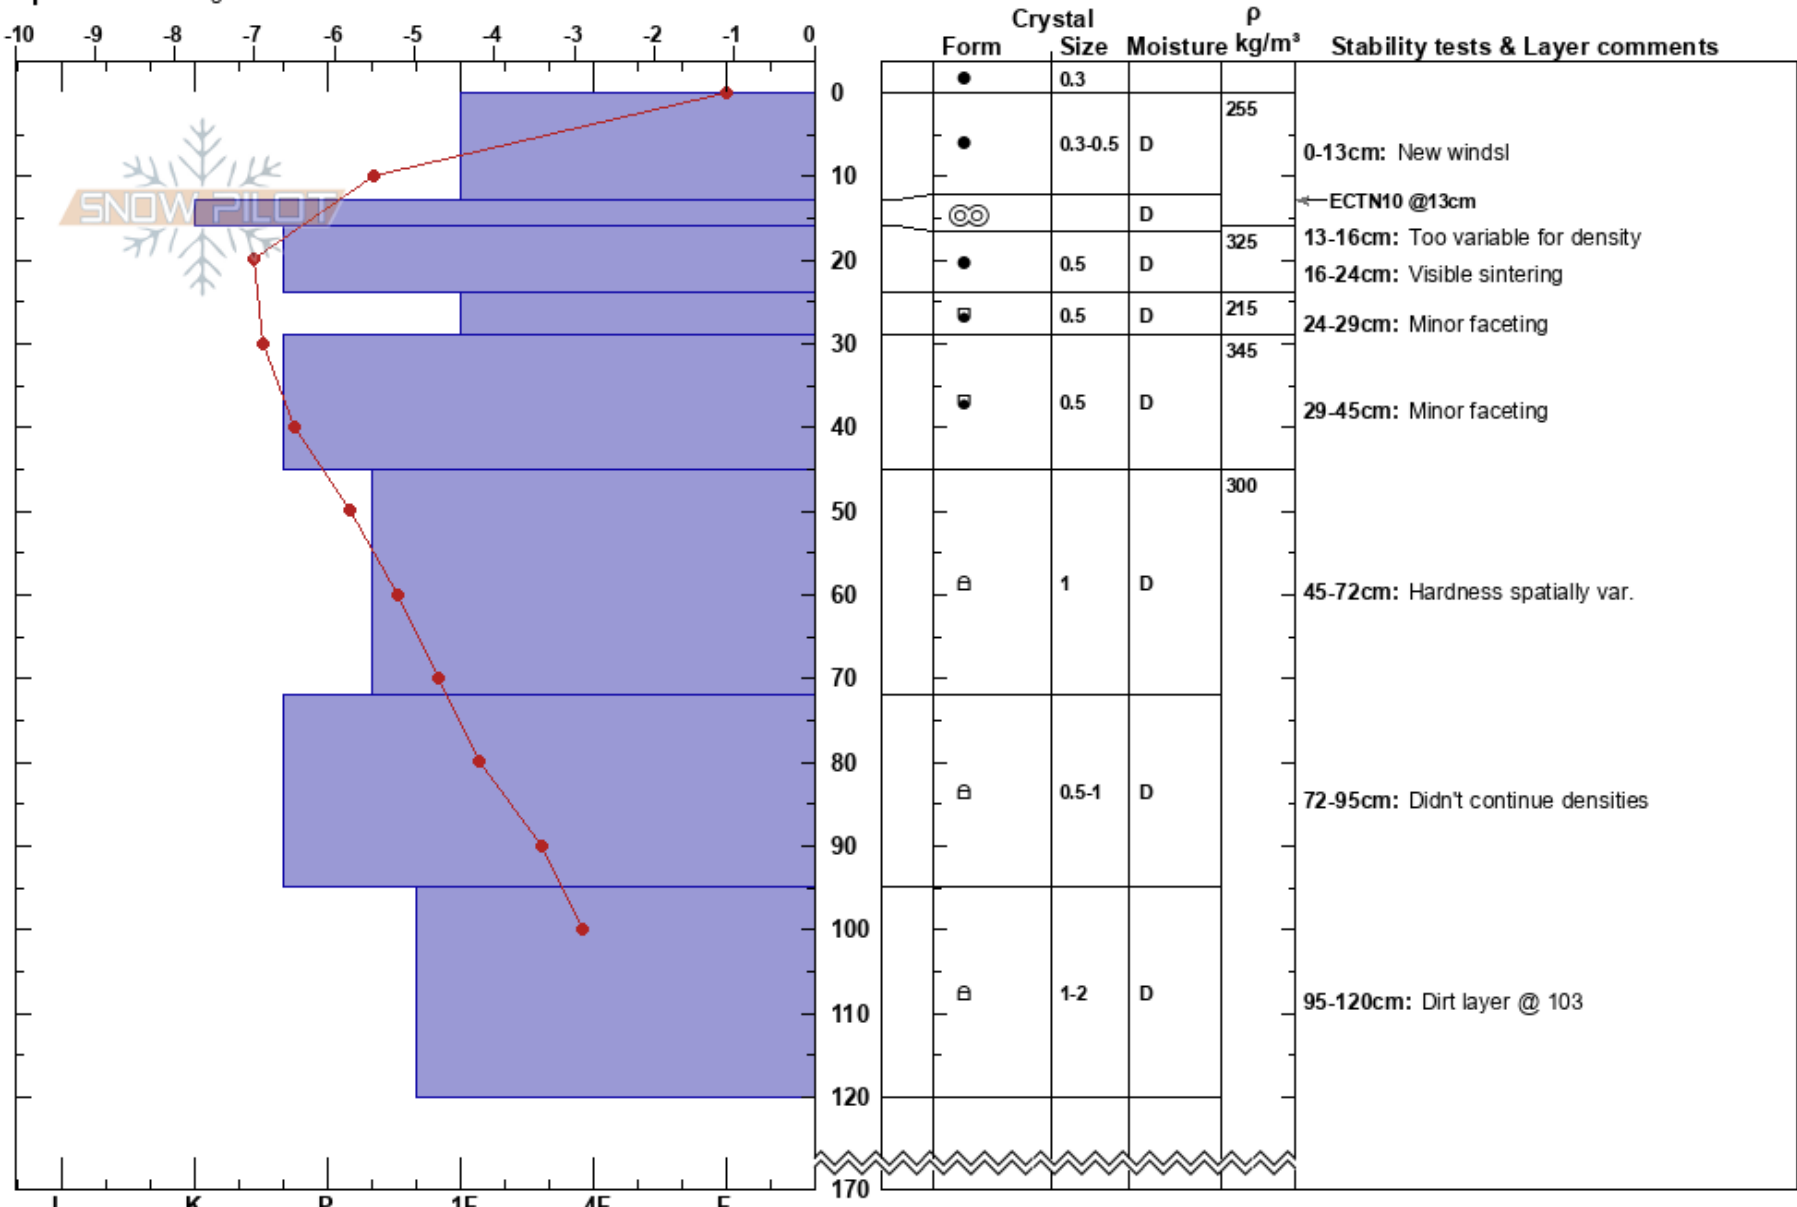

Spirit - 2022-03-12
 Madison Range-N
 MT
 Elevation: 2680 m
 Aspect: NE
 Specifics: Pit dug in a Ski Area

Nata de Leeuw
 03/12/2022 - 9:50am
 Co-ord: 12T 465275W 5009704N
 Slope Angle: 19°
 Wind Loading: previous

Stability: **HS: 170**
 Air Temperature: -0.4°C
 Sky Cover: SCT
 Precipitation: NO
 Wind: S Light Breeze

Layer Notes:
 0-13cm: New windsl
 13-16cm: Too variable for density
 16-24cm: Visible sintering
 24-29cm: Minor faceting
 29-45cm: Minor faceting
 [More Layer Comments below]

Notes: . Additional Layer Comments: 72-45cm: Hardness spatially var.; 95-72cm: Didn't continue densities; 120-95cm: Dirt layer @ 103;