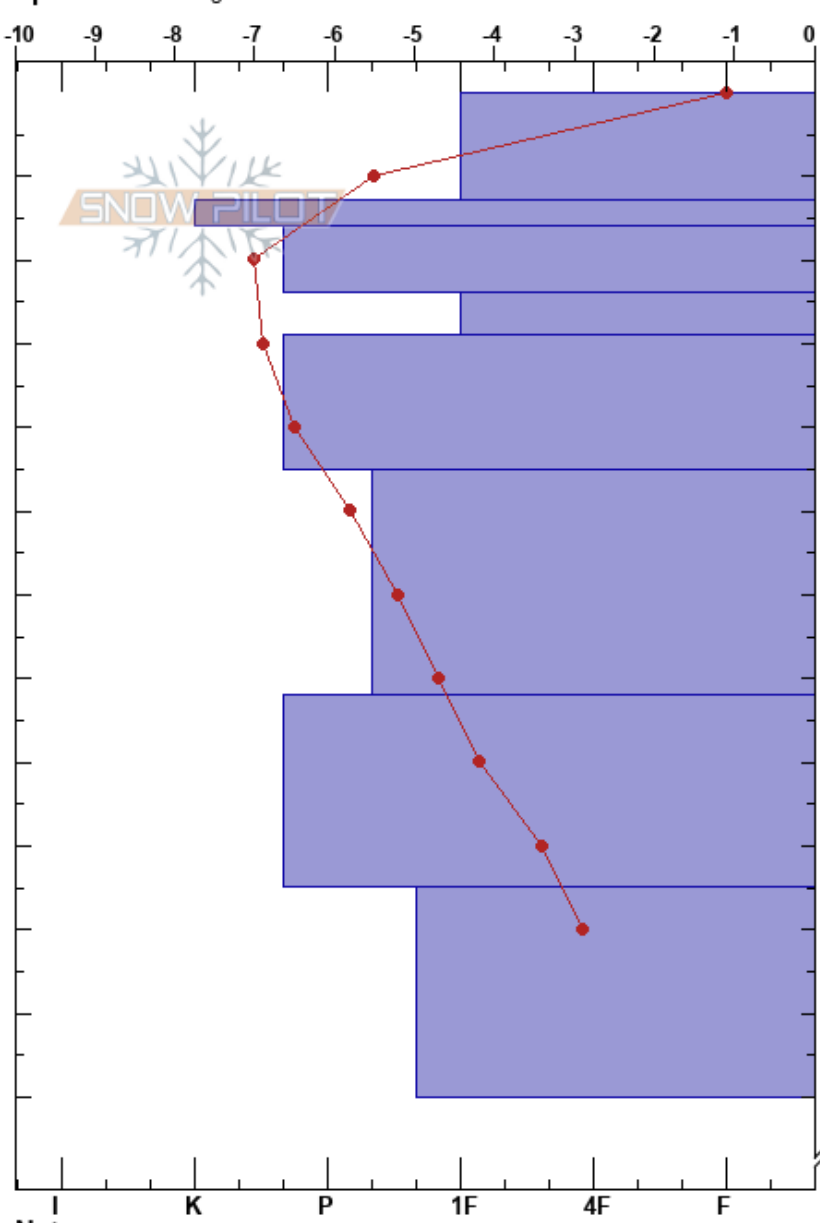

Spirit - 2022-03-12
 Madison Range-N
 MT
 Elevation: 2680 m
 Aspect: NE
 Specifics: Pit dug in a Ski Area

Nata de Leeuw
 03/12/2022 - 9:50am
 Co-ord: 12T 465275W 5009704N
 Slope Angle: 19°
 Wind Loading: previous

Stability: **HS: 170**
 Air Temperature: -0.4°C
 Sky Cover: SCT
 Precipitation: NO
 Wind: S Light Breeze

Layer Notes:
 0-13cm: New windsl
 13-16cm: Too variable for density
 16-24cm: Visible sintering
 24-29cm: Minor faceting
 29-45cm: Minor faceting
 [More Layer Comments below]

Form	Crystal Size	Moisture	ρ kg/m ³	Stability tests & Layer comments
•	0.3			
•	0.3-0.5	D	255	0-13cm: New windsl
⊙		D		← ECTN10 @13cm
•	0.5	D	325	13-16cm: Too variable for density
⊖	0.5	D	215	16-24cm: Visible sintering
⊖	0.5	D	345	24-29cm: Minor faceting
⊖	0.5	D		29-45cm: Minor faceting
⊖	1	D	300	
⊖	0.5-1	D		45-72cm: Hardness spatially var.
⊖	1-2	D		72-95cm: Didn't continue densities
⊖				95-120cm: Dirt layer @ 103

Notes: . Additional Layer Comments: 72-45cm: Hardness spatially var.; 95-72cm: Didn't continue densities; 120-95cm: Dirt layer @ 103;