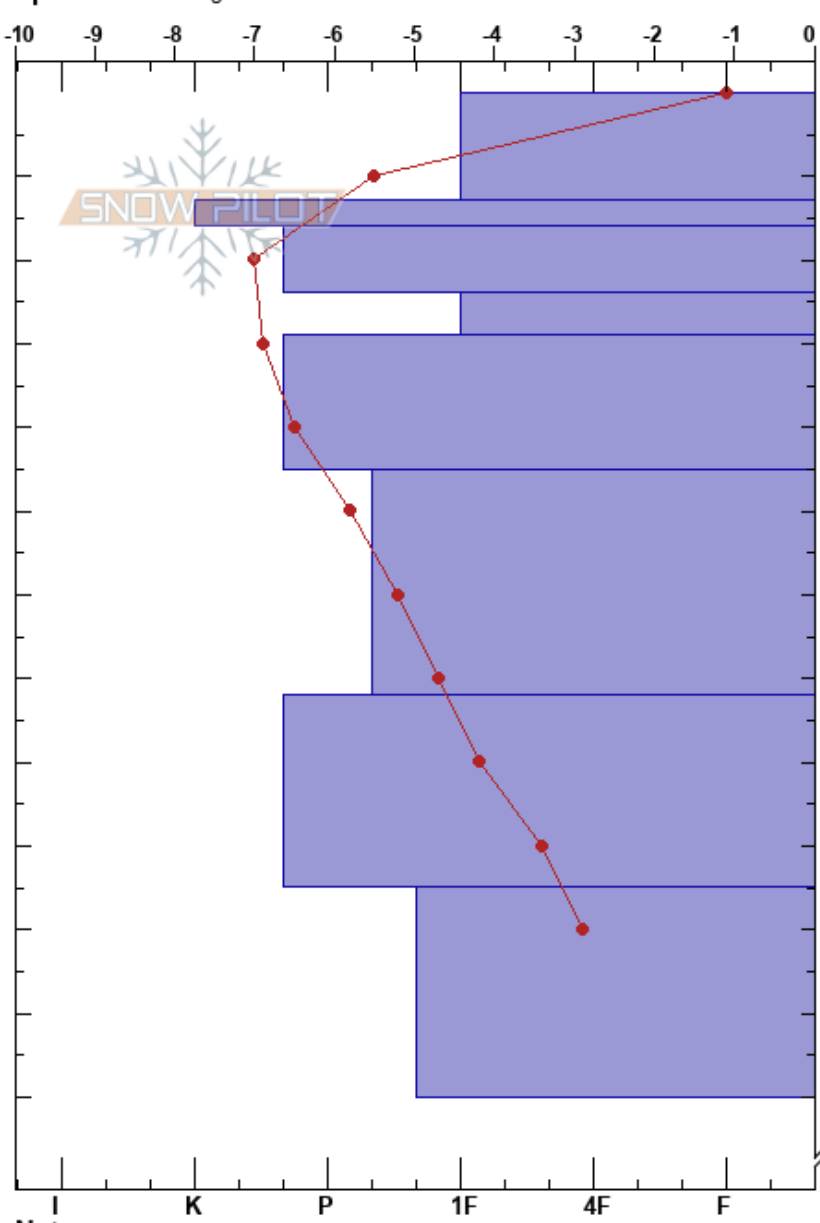

Spirit - 2022-03-12
 Madison Range-N
 MT
 Elevation: 2680 m
 Aspect: NE
 Specifics: Pit dug in a Ski Area

Nata de Leeuw
 03/12/2022 - 9:50am
 Co-ord: 12T 465275W 5009704N
 Slope Angle: 19°
 Wind Loading: previous

Stability: **HS: 170**
 Air Temperature: -0.4°C
 Sky Cover: SCT
 Precipitation: NO
 Wind: S Light Breeze

Layer Notes:
 0-13cm: New windsl
 13-16cm: Too variable for density
 16-24cm: Visible sintering
 24-29cm: Minor faceting
 29-45cm: Minor faceting
 [More Layer Comments below]

Form	Crystal Size	Moisture	ρ kg/m ³	Stability tests & Layer comments
•	0.3		255	
•	0.3-0.5	D		0-13cm: New windsl
⊙		D		← ECTN10 @13cm
•	0.5	D	325	13-16cm: Too variable for density
⊖	0.5	D	215	16-24cm: Visible sintering
⊖	0.5	D	345	24-29cm: Minor faceting
⊖	0.5	D		29-45cm: Minor faceting
⊖	1	D	300	
⊖	0.5-1	D		45-72cm: Hardness spatially var.
⊖	1-2	D		72-95cm: Didn't continue densities
				95-120cm: Dirt layer @ 103

Notes: . Additional Layer Comments: 72-45cm: Hardness spatially var.; 95-72cm: Didn't continue densities; 120-95cm: Dirt layer @ 103;