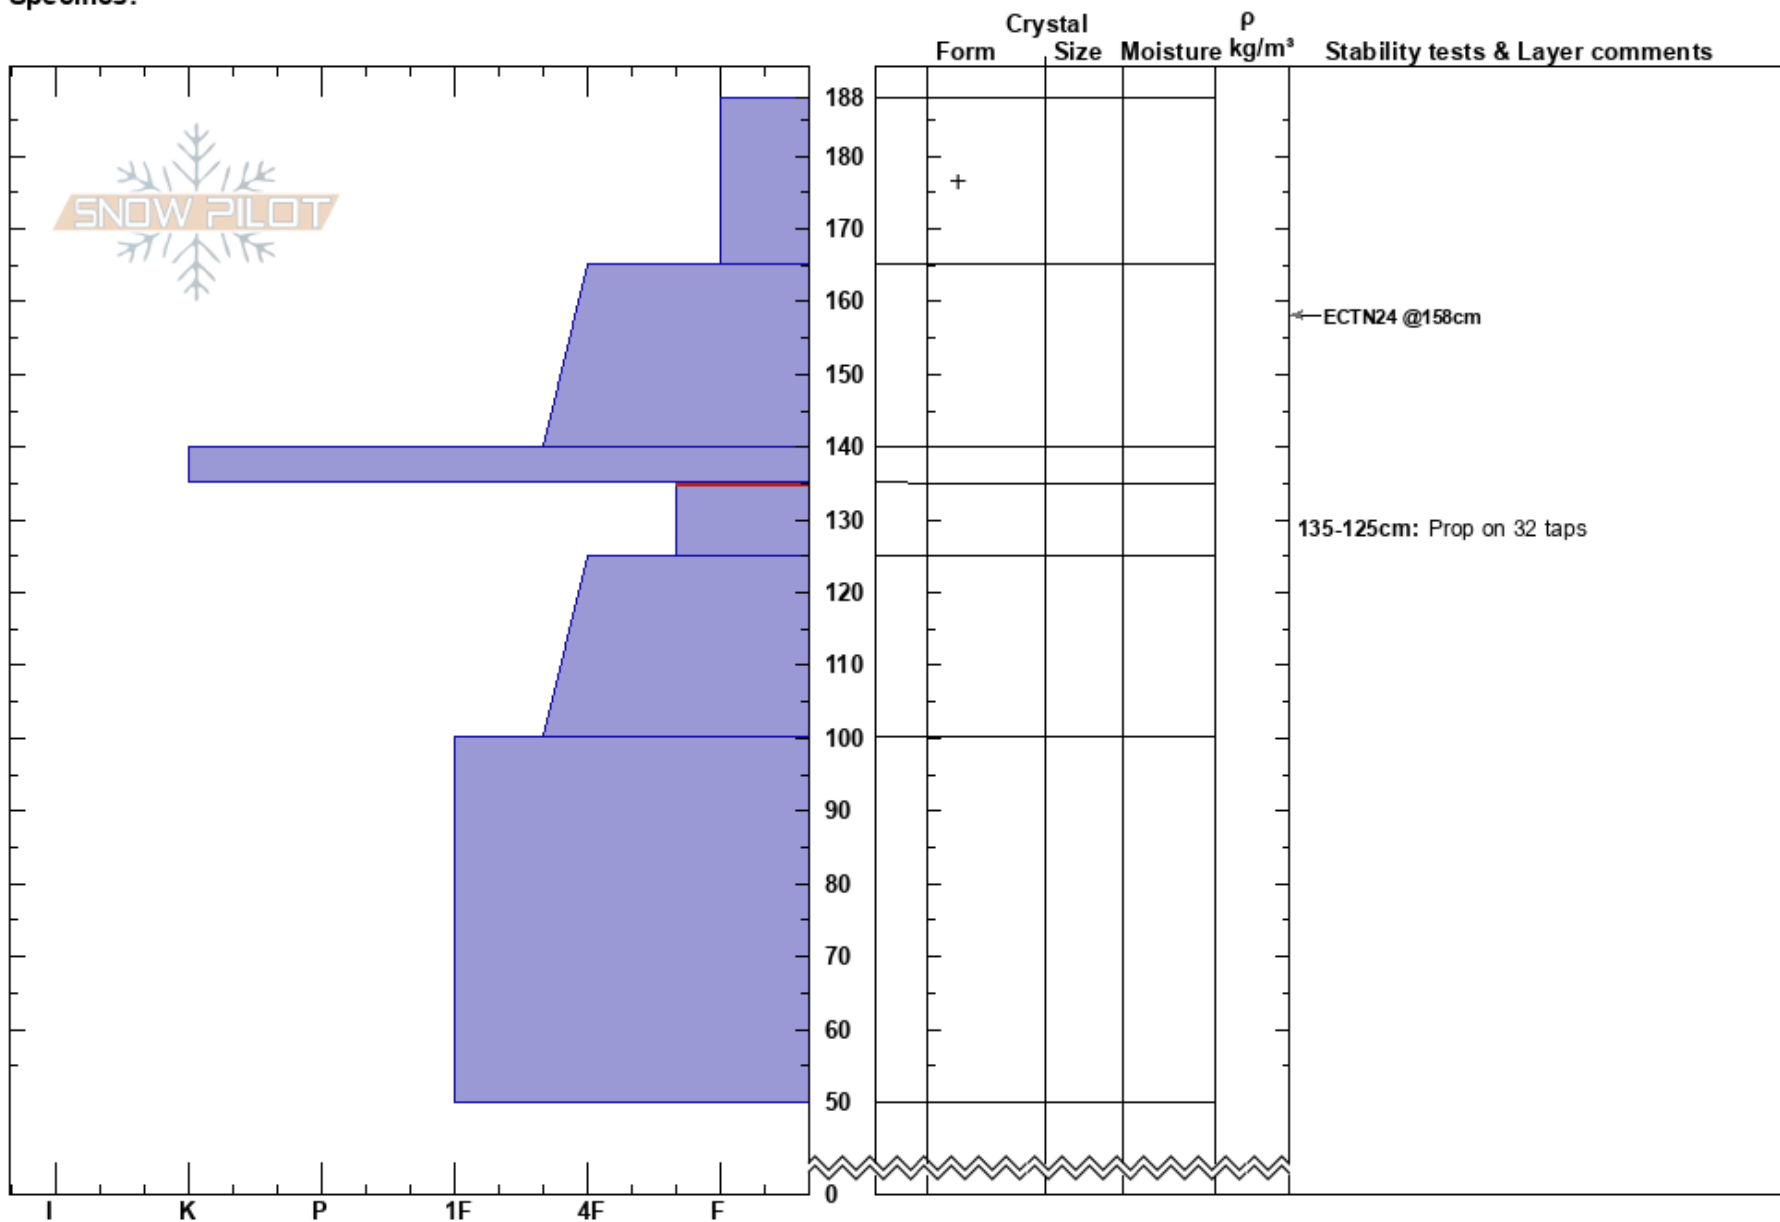

Big Cat 6  
 Uinta Range  
 UT  
 Elevation: 9835 ft  
 Aspect: E  
 Specifics:

Bo Torrey  
 03/13/2022 - 12:10pm  
 Co-ord: 40.82173N, -111.08552W  
 Slope Angle:  
 Wind Loading: yes

Stability: Good  
 Air Temperature:  
 Sky Cover: OVC  
 Precipitation: S1  
 Wind: W Moderate

HS: 188  
 Layer Notes:  
 135-125cm: Prop on 32 taps  
 135-125cm: Problematic layer

Notes: Hard crust capping facets.