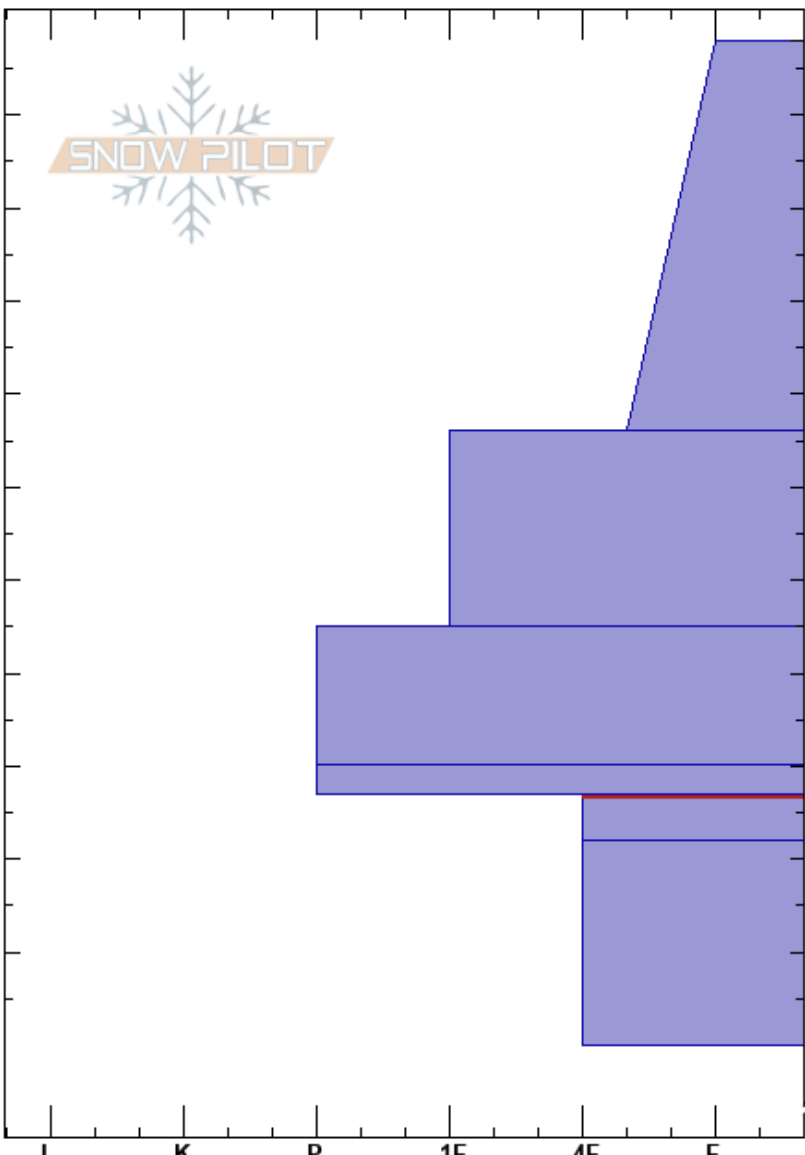

Crown profile
 Park Range
 CO
 Elevation: 9600 ft
 Aspect: N
 Specifics: Pit is adjacent to avalanche: crown; Recent avalanche activity on similar slopes

Eric Deering
 03/13/2022 - 2:30pm
 Co-ord:
 Slope Angle: 38°
 Wind Loading:

Stability: Good
 Air Temperature: 25°F
 Sky Cover: BKN
 Precipitation: NO
 Wind: SW Light Breeze

HS: 198
 Layer Notes:
 117-112cm: Problematic layer

Elevation (ft)	Crystal		Moisture	ρ kg/m ³	Stability tests & Layer comments
	Form	Size			
198					
190					
180	+ (/)	2			
170					
160					
150	/	1-2			
140					
130	/ (•)	0.5-1			
120	⊙ ⊙				
110	□	1-2			
100	□	2			
90					

Notes: Skier triggered slide on steep rocky roll