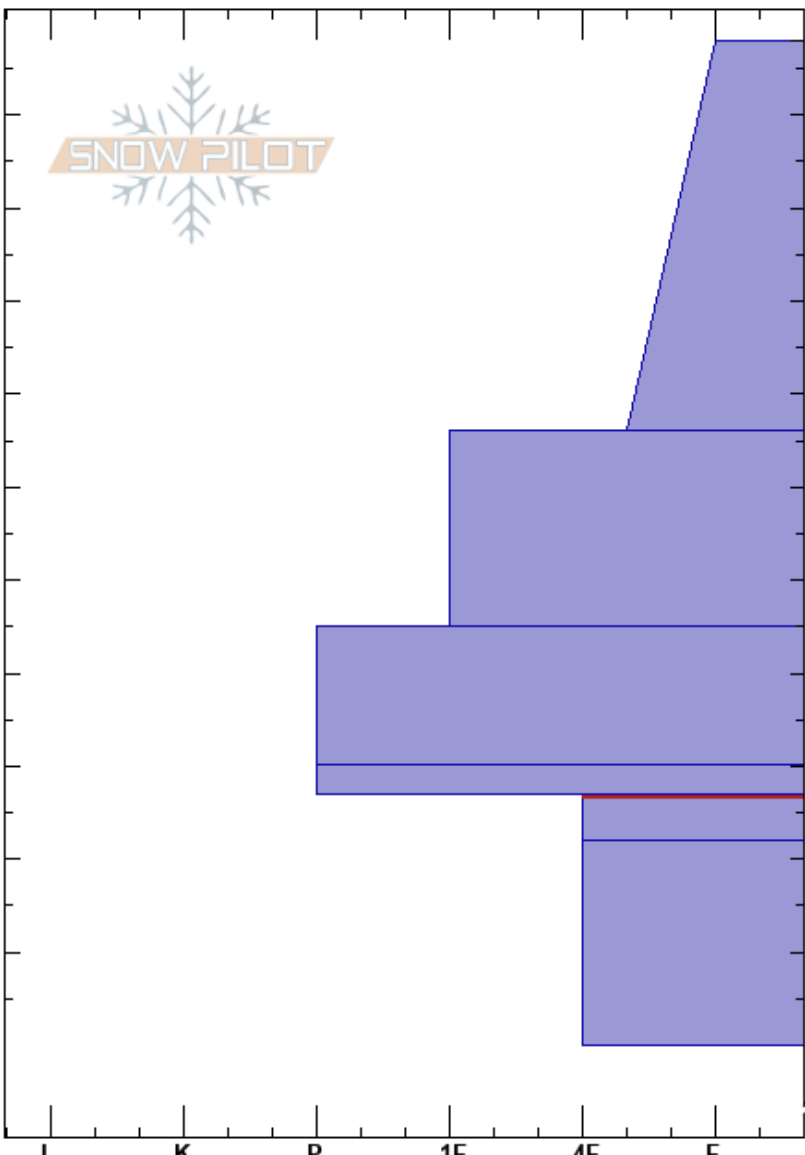

Crown profile
 Park Range
 CO
 Elevation: 9600 ft
 Aspect: N
 Specifics: Pit is adjacent to avalanche: crown; Recent avalanche activity on similar slopes

Eric Deering
 03/13/2022 - 2:30pm
 Co-ord:
 Slope Angle: 38°
 Wind Loading:

Stability: Good
 Air Temperature: 25°F
 Sky Cover: BKN
 Precipitation: NO
 Wind: SW Light Breeze

HS: 198
 Layer Notes:
 117-112cm: Problematic layer

Crystal Form	Crystal Size	Moisture	ρ kg/m ³	Stability tests & Layer comments
+ (/)	2			
/	1-2			
/ (•)	0.5-1			
⊙ ⊙				
□	1-2			
□	2			

Notes: Skier triggered slide on steep rocky roll