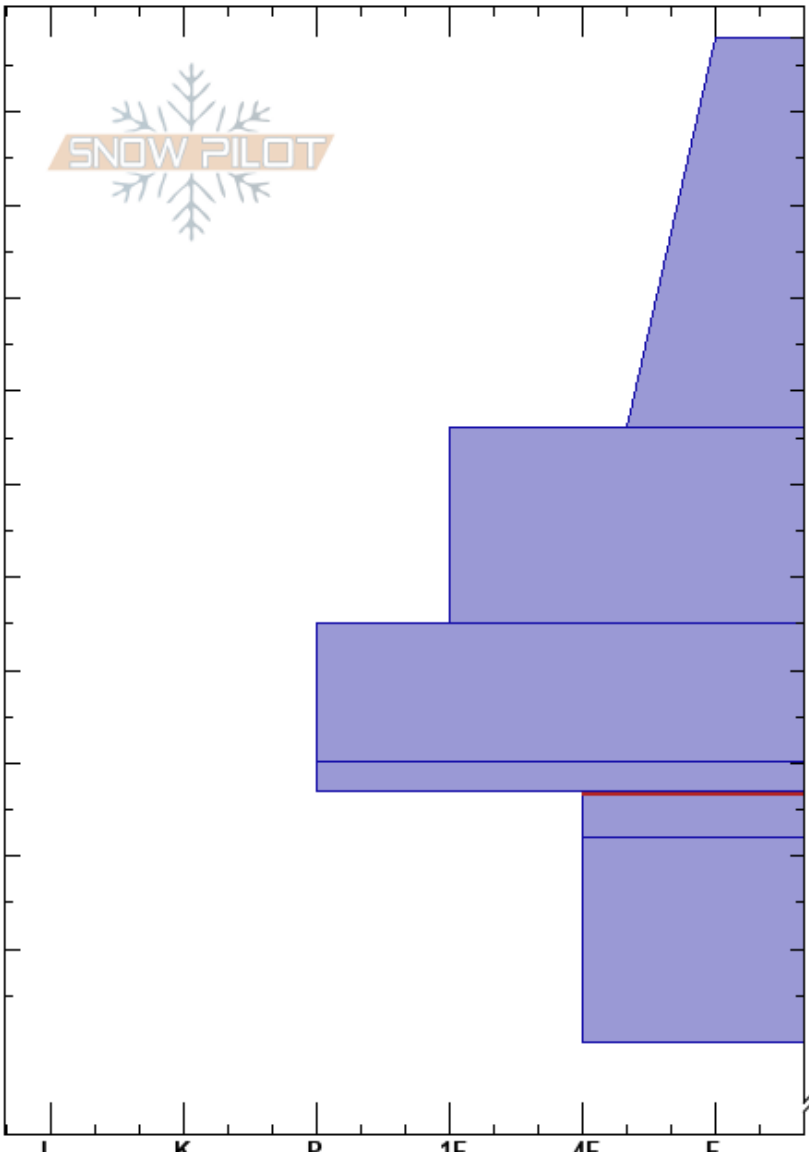

Crown profile
 Park Range
 CO
 Elevation: 9600 ft
 Aspect: N
 Specifics: Pit is adjacent to avalanche: crown; Recent avalanche activity on similar slopes

Eric Deering
 03/13/2022 - 2:30pm
 Co-ord:
 Slope Angle: 38°
 Wind Loading:

Stability: Good
 Air Temperature: 25°F
 Sky Cover: BKN
 Precipitation: NO
 Wind: SW Light Breeze

HS: 198
 Layer Notes:
 117-112cm: Problematic layer

Crystal Form	Crystal Size	Moisture	ρ kg/m ³	Stability tests & Layer comments
+ (/)	2			
/	1-2			
/ (●)	0.5-1			
⊗ ⊗				
□	1-2			
□	2			

Notes: Skier triggered slide on steep rocky roll