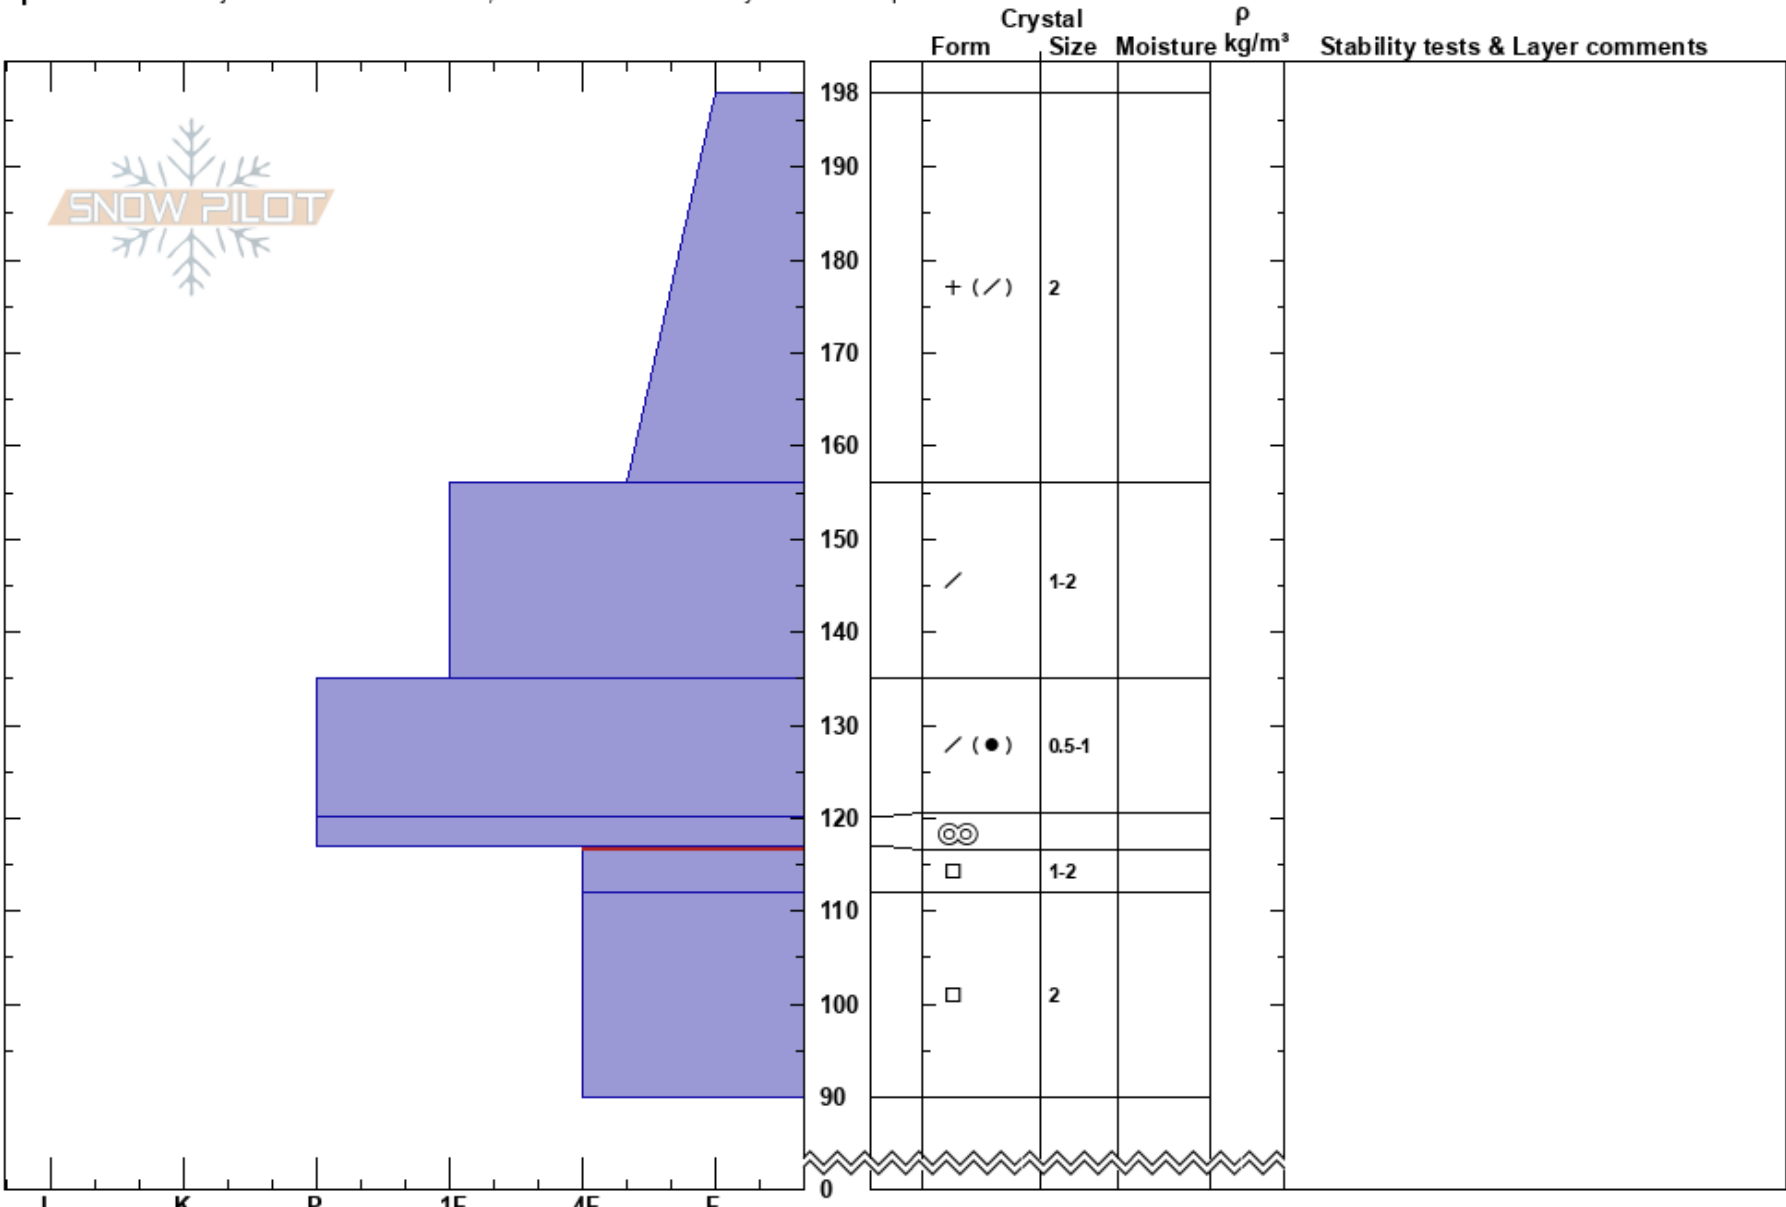

Crown profile  
 Park Range  
 CO  
**Elevation:** 9600 ft  
**Aspect:** N  
**Specifics:** Pit is adjacent to avalanche: crown; Recent avalanche activity on similar slopes

Eric Deering  
 03/13/2022 - 2:30pm  
**Co-ord:**  
**Slope Angle:** 38°  
**Wind Loading:**

**Stability:** Good  
**Air Temperature:** 25°F  
**Sky Cover:** BKN  
**Precipitation:** NO  
**Wind:** SW Light Breeze

**HS:** 198  
**Layer Notes:**  
 117-112cm: Problematic layer

**Notes:** Skier triggered slide on steep rocky roll