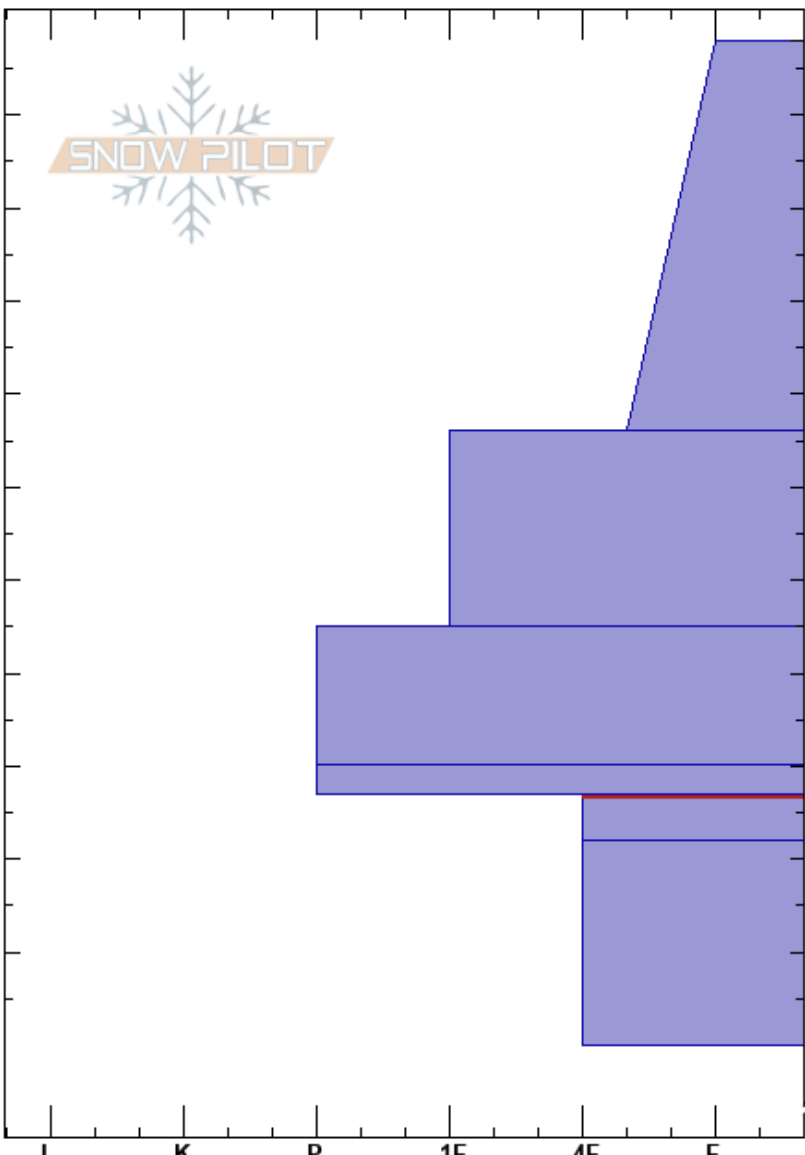

Crown profile  
 Park Range  
 CO  
 Elevation: 9600 ft  
 Aspect: N  
 Specifics: Pit is adjacent to avalanche: crown; Recent avalanche activity on similar slopes

Eric Deering  
 03/13/2022 - 2:30pm  
 Co-ord:  
 Slope Angle: 38°  
 Wind Loading:

Stability: Good  
 Air Temperature: 25°F  
 Sky Cover: BKN  
 Precipitation: NO  
 Wind: SW Light Breeze

HS: 198  
 Layer Notes:  
 117-112cm: Problematic layer

Crystal Form	Crystal Size	Moisture	$\rho$ kg/m <sup>3</sup>	Stability tests & Layer comments
+ ( / )	2			
/	1-2			
/ ( • )	0.5-1			
⊙ ⊙				
□	1-2			
□	2			

Notes: Skier triggered slide on steep rocky roll