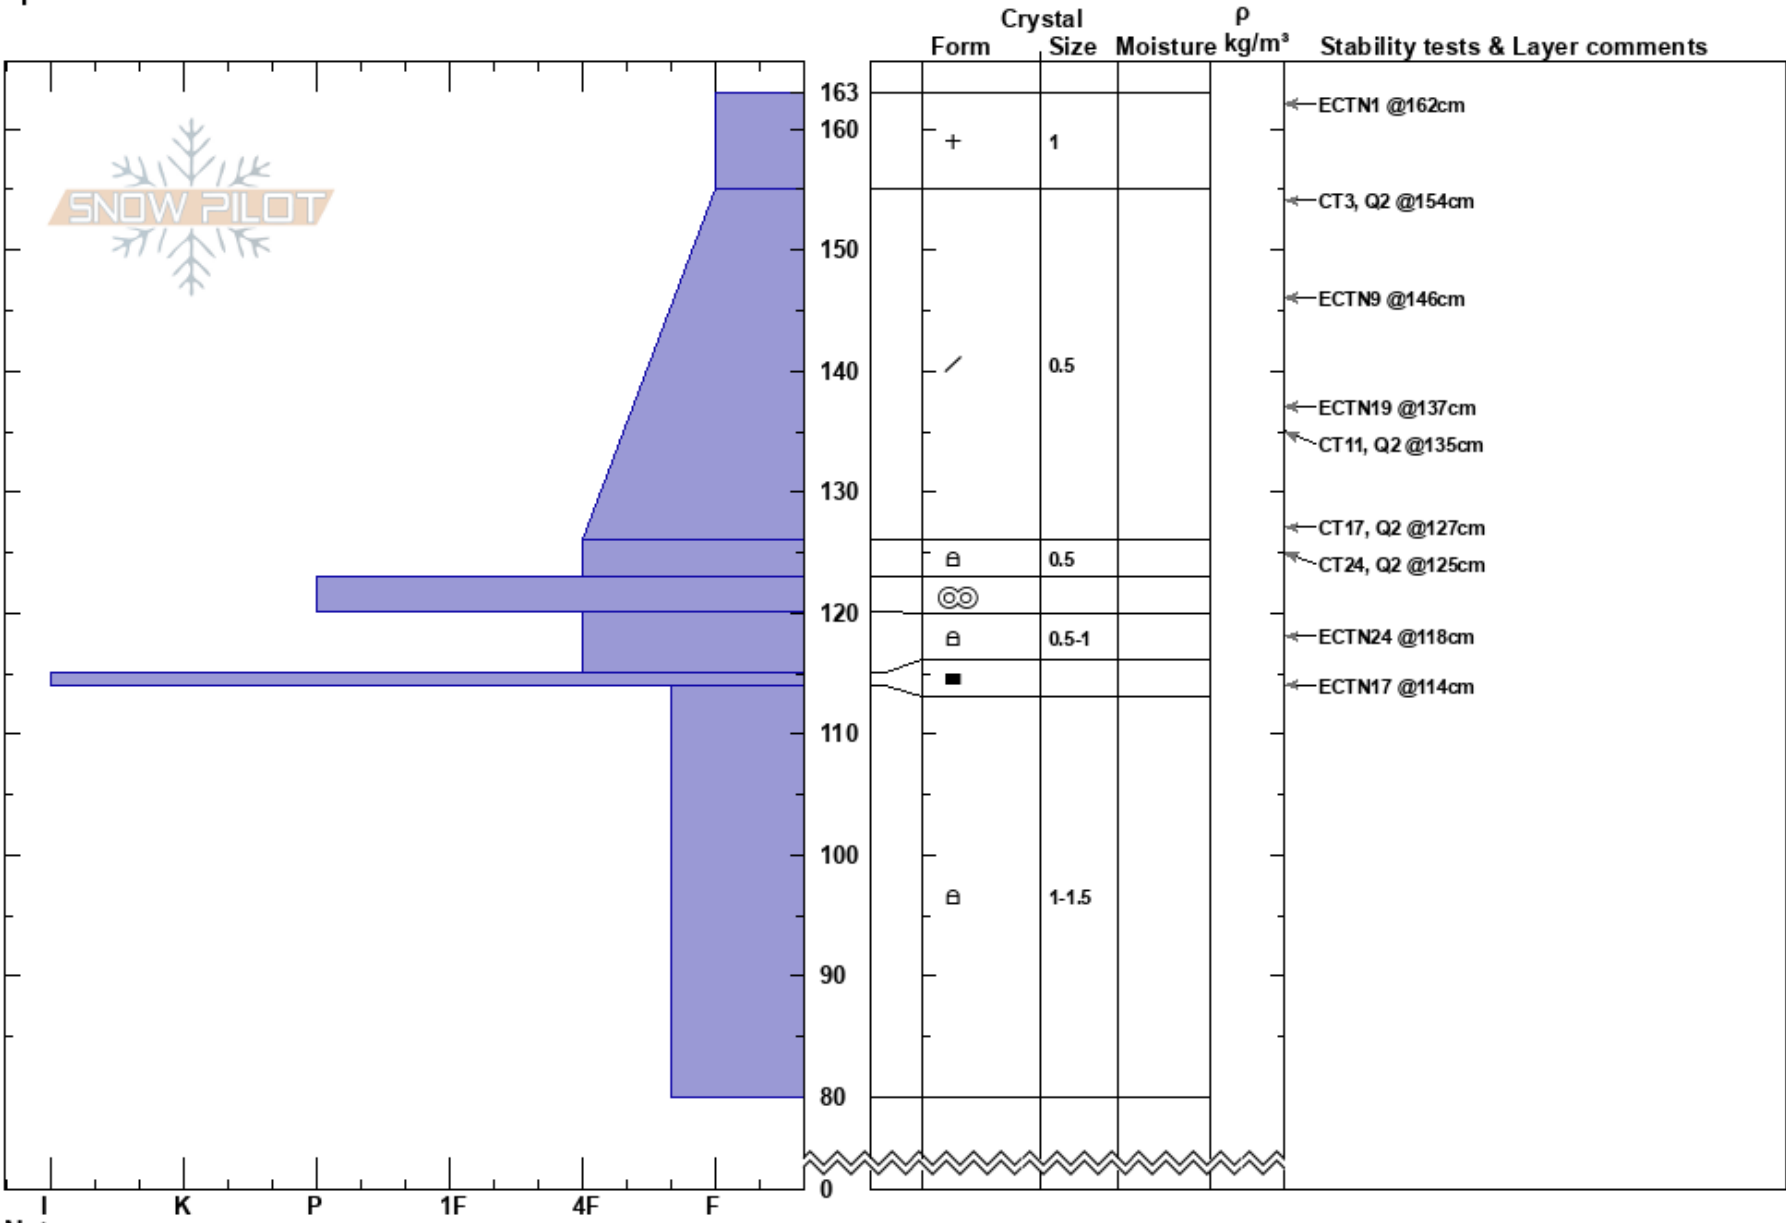

Big Cat 6
 Uinta Range
 UT
 Elevation: 9849 ft
 Aspect: 66°
 Specifics:

Jason Boyer
 03/13/2022 - 11:18am
 Co-ord: 40.82200N, -111.08620W
 Slope Angle: 34°
 Wind Loading: yes

Stability: Good HS: 163 Layer Notes:
 Air Temperature:
 Sky Cover:
 Precipitation: S1
 Wind: E Light Breeze