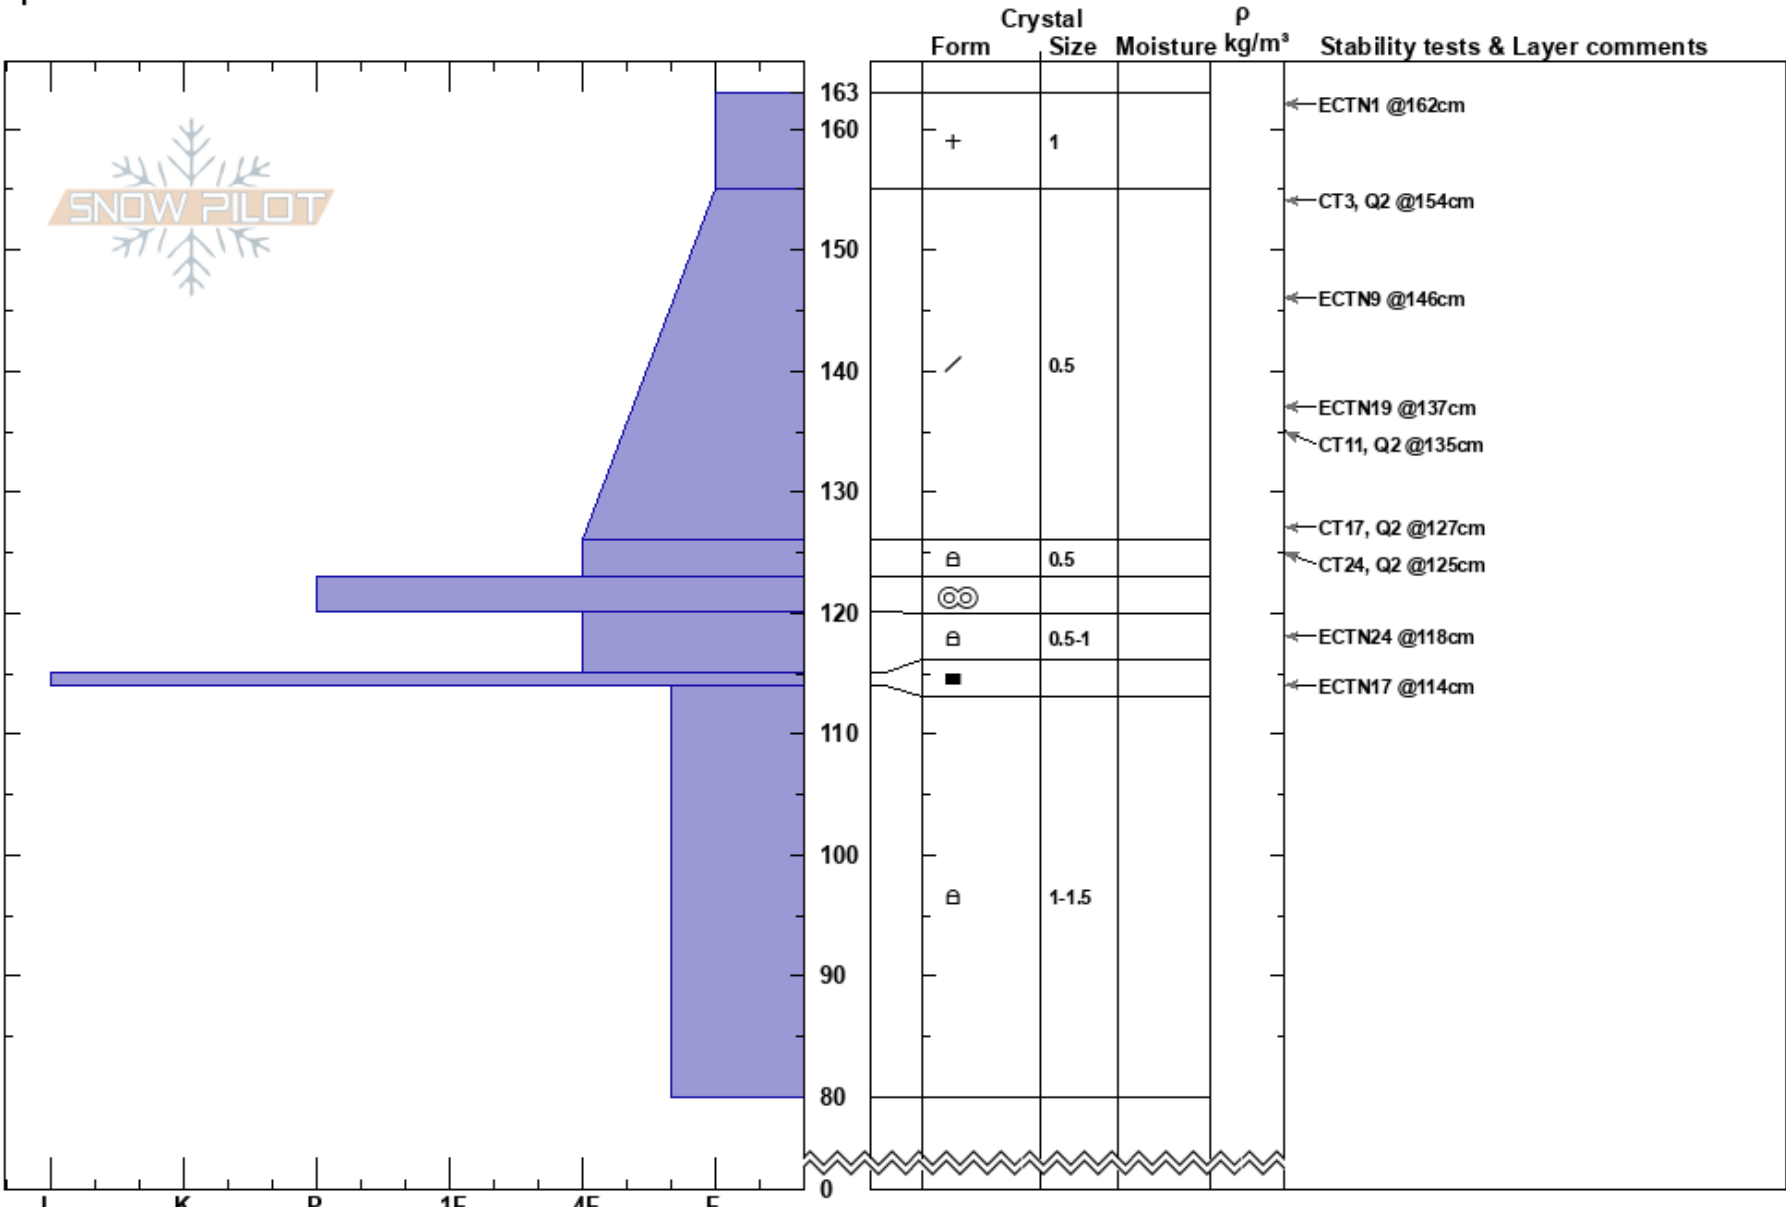

Big Cat 6  
 Uinta Range  
 UT  
 Elevation: 9849 ft  
 Aspect: 66°  
 Specifics:

Jason Boyer  
 03/13/2022 - 11:18am  
 Co-ord: 40.82200N, -111.08620W  
 Slope Angle: 34°  
 Wind Loading: yes

Stability: Good HS: 163 Layer Notes:  
 Air Temperature:  
 Sky Cover:  
 Precipitation: S1  
 Wind: E Light Breeze