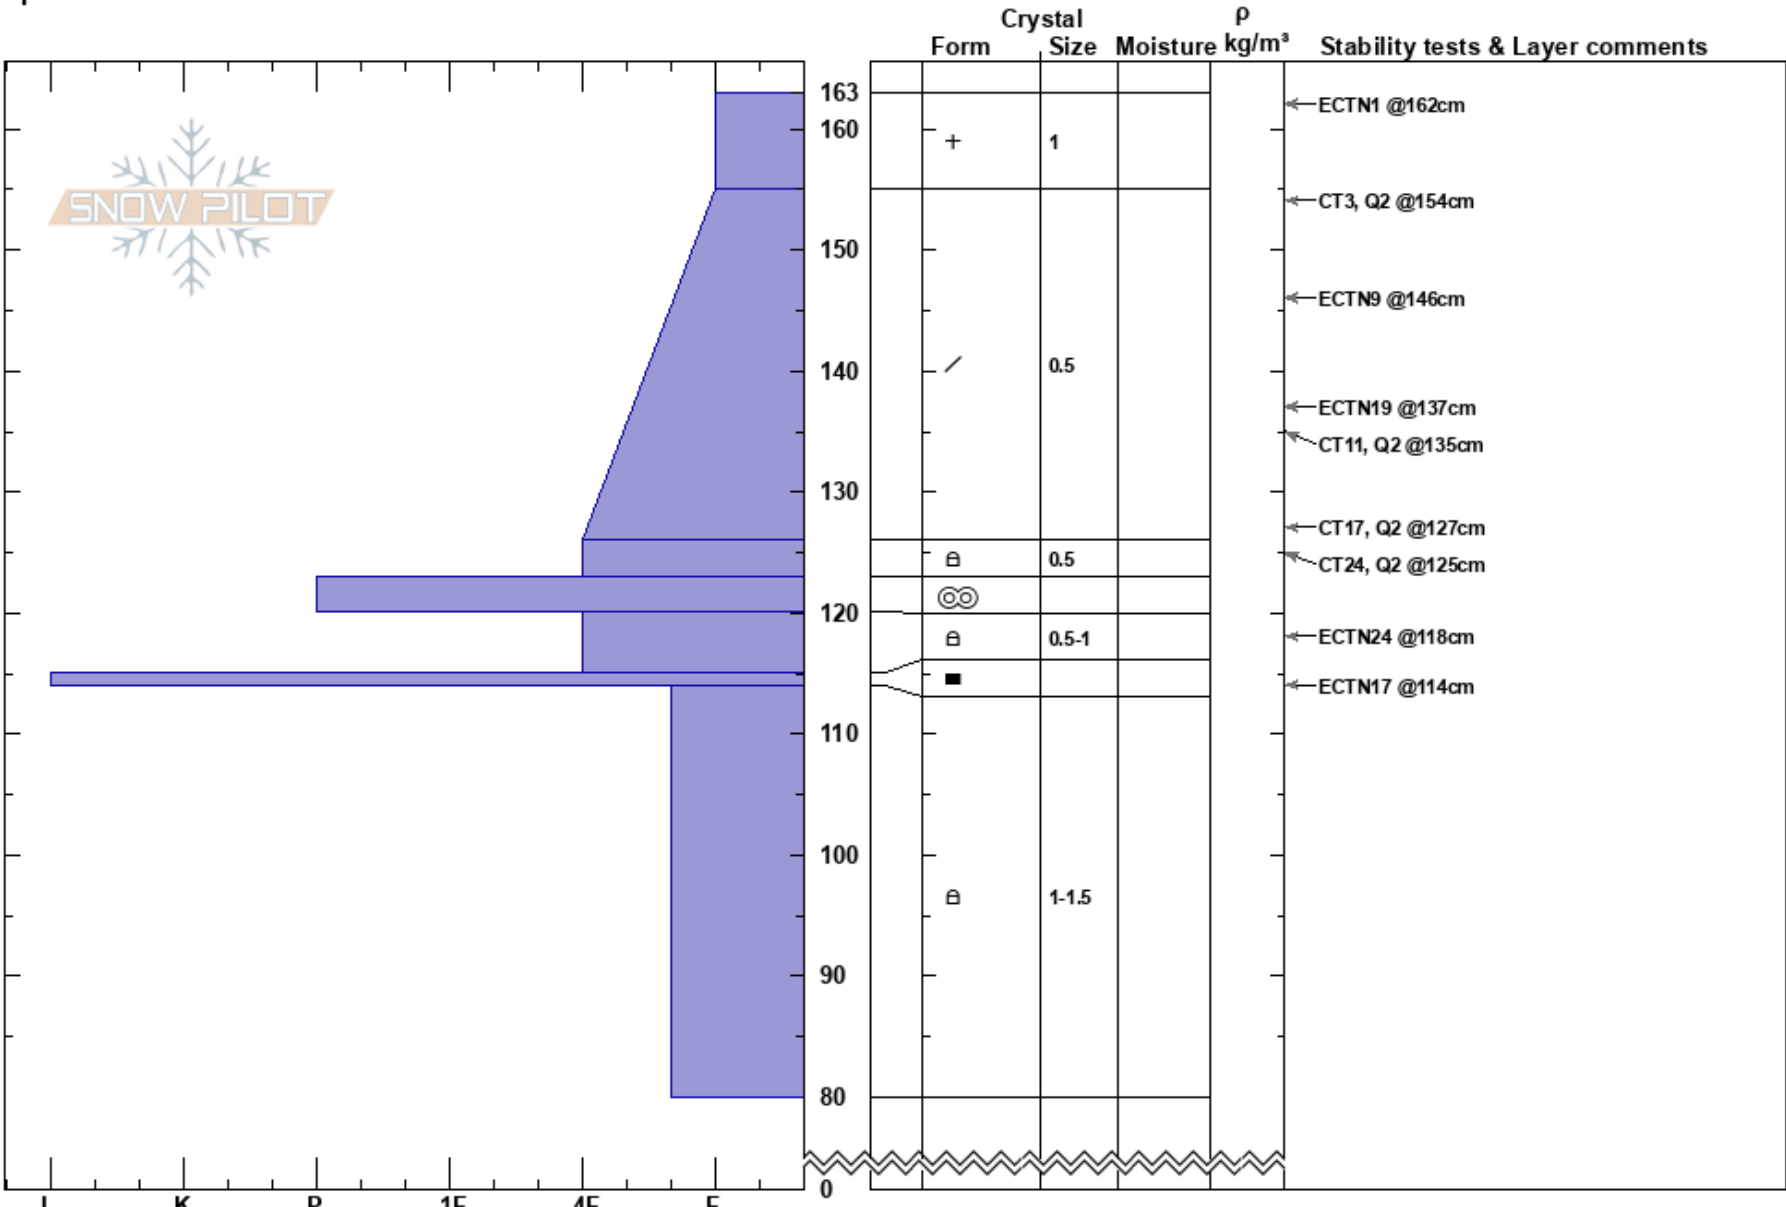

Big Cat 6
 Uinta Range
 UT
 Elevation: 9849 ft
 Aspect: 66°
 Specifics:

Jason Boyer
 03/13/2022 - 11:18am
 Co-ord: 40.82200N, -111.08620W
 Slope Angle: 34°
 Wind Loading: yes

Stability: Good HS: 163 Layer Notes:
 Air Temperature:
 Sky Cover:
 Precipitation: S1
 Wind: E Light Breeze